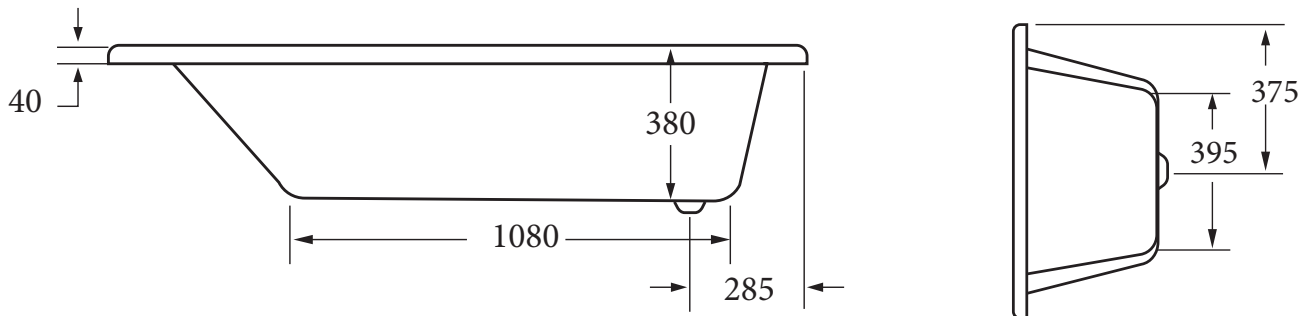

SPECIFICATION SHEET

ATLANTA BATH

CODE: 7802

Features

- Capacity: 159 litres
- Weight: 17.5 kgs
- Made from easy to clean sanitary grade acrylic
- Fibreglass laminate reinforced for optimum strength
- Requires a 40mm waste (not included)
- All Drop-in baths include an adjustable steel support structure
- Dimensions: L1700 X W750 X D380

Technical Details

Note: All measurements shown are in millimetres. Sizes are nominal.

SIDE VIEW

TOP VIEW