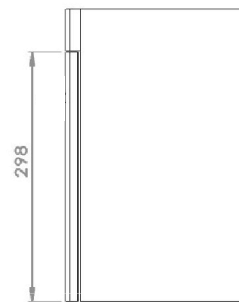

### Features

- Wall Hung
- 1 Door
- Interchangeable 50mm StoneCast Basin
- Gloss White: 2-pack urethane on MRF
- Colours: Laminate finish
- Dimensions: H400 x W400 x D220

### Technical Details

Note: All measurements shown are in millimetres. Sizes are nominal.

FRONT VIEW

SIDE VIEW

TOP VIEW

## Stonecast Ari 400 Basin

Stonecast

3828

H85 X W405 X D220