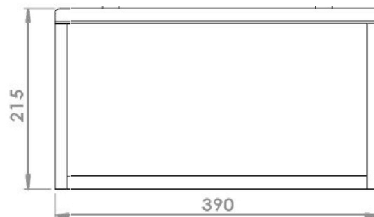

### Features

- Wall Hung
- 1 Door
- Interchangeable 50mm StoneCast Basin
- Gloss White: 2-pack urethane on MRF
- Colours: Laminate finish
- Dimensions: H400 x W400 x D220

### Technical Details

Note: All measurements shown are in millimetres. Sizes are nominal.

FRONT VIEW

SIDE VIEW

TOP VIEW