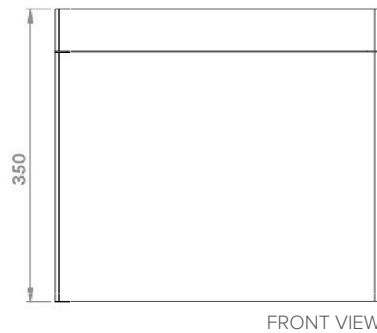

### Features

- Wall Hung
- 1 Door
- Interchangeable 50mm StoneCast Basin
- Gloss White: 2-pack urethane on MRF
- Colours: Laminate finish
- Dimensions: H400 x W400 x D220

### Technical Details

Note: All measurements shown are in millimetres. Sizes are nominal.

FRONT VIEW

SIDE VIEW

TOP VIEW