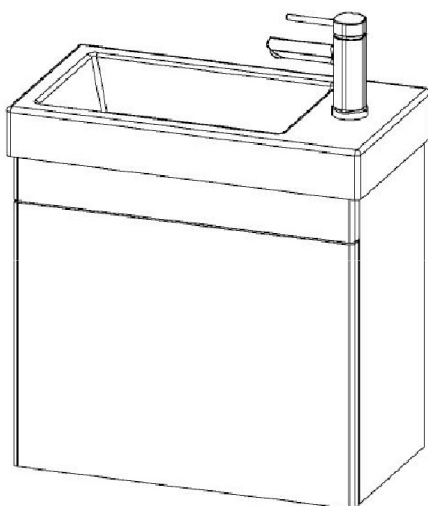

### Features

- Wall Hung
- 1 Door
- Interchangeable 50mm StoneCast Basin
- Gloss White: 2-pack urethane on MRF
- Colours: Laminate finish
- Dimensions: H400 x W400 x D220

### Technical Details

Note: All measurements shown are in millimetres. Sizes are nominal.

FRONT VIEW

SIDE VIEW

TOP VIEW