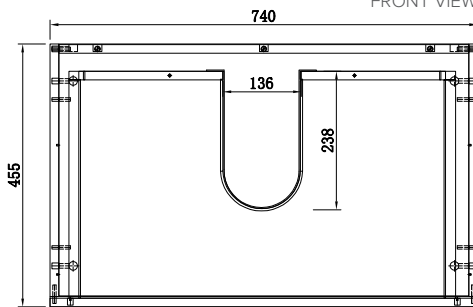

### Features

- Wall Hung
- 1 Drawer
- Single Basin
- Gloss White: 2-pack urethane on MRF
- Colours: Laminate finish
- Dimensions: H420 x W750 x D465

### Technical Details

Note: All measurements shown are in millimetres. Sizes are nominal.

FRONT VIEW

SIDE VIEW

TOP VIEW