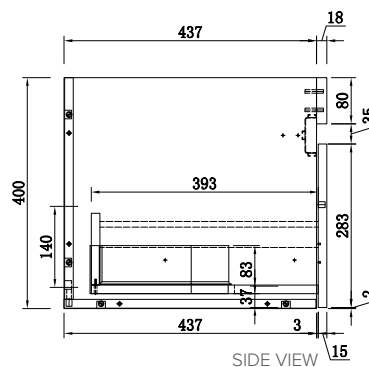

### Features

- Wall Hung
- 1 Drawer
- Single Basin
- Gloss White: 2-pack urethane on MRF
- Colours: Laminate finish
- Dimensions: H420 x W750 x D465

### Technical Details

Note: All measurements shown are in millimetres. Sizes are nominal.

FRONT VIEW

SIDE VIEW

TOP VIEW