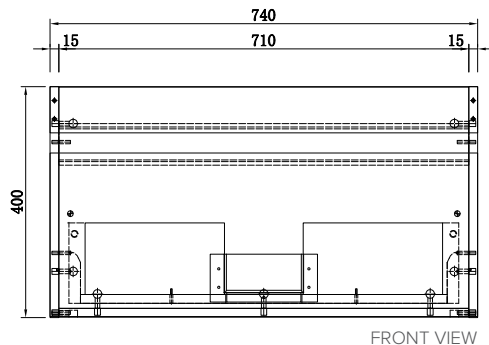

### Features

- Wall Hung
- 1 Drawer
- Single Basin
- Gloss White: 2-pack urethane on MRF
- Colours: Laminate finish
- Dimensions: H420 x W750 x D465

### Technical Details

Note: All measurements shown are in millimetres. Sizes are nominal.

FRONT VIEW

SIDE VIEW

TOP VIEW