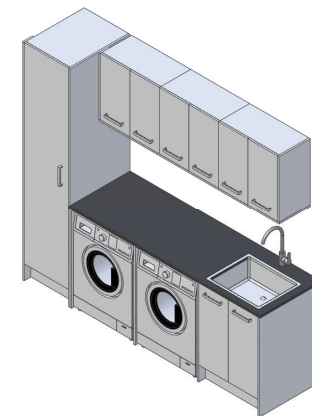

SPECIFICATION SHEET

Cardrona Valley Laundry Left Hand Install

Drawing Title:
**Cardrona Valley
Left Hand Install**

Description:
**Laundry Cardrona Valley
Left Hand Install Option**

Address:
281 Heads Road,
Wanganui. 4501
New Zealand