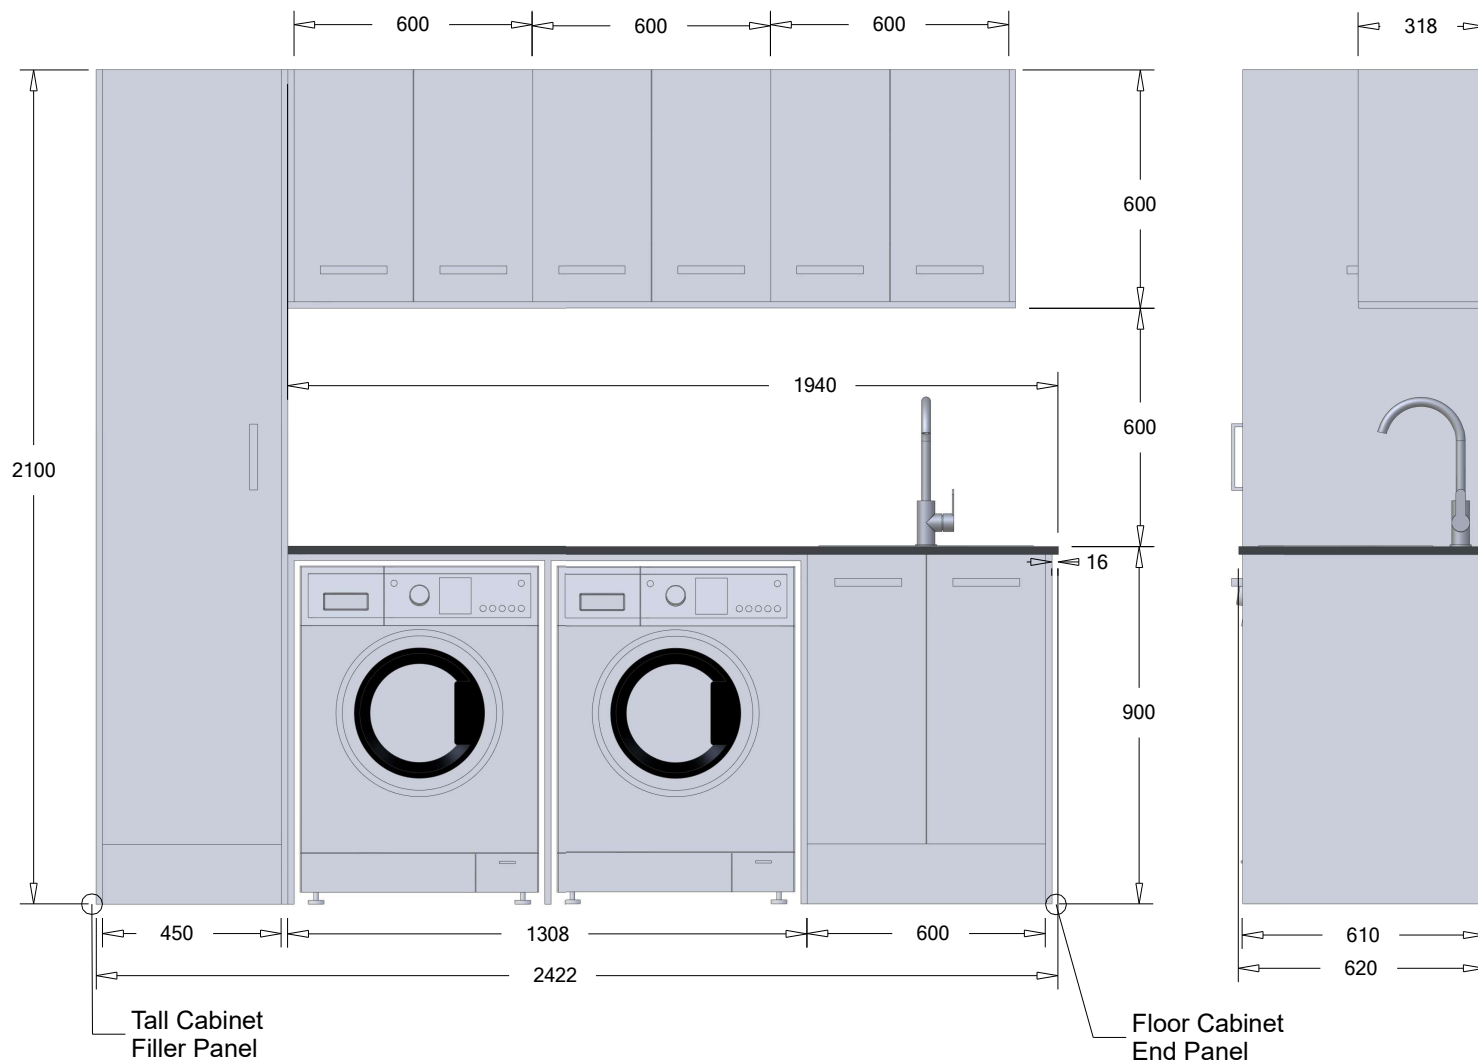

SPECIFICATION SHEET

Cardrona Valley Laundry Left Hand Install

Drawing Title:
**Cardrona Valley
Left Hand Install**

Description:
**Laundry Cardrona Valley
Left Hand Install Option**

Address:
281 Heads Road,
Wanganui. 4501
New Zealand

Phone:
+64(6)349-0194
0800 728 662

Email:
sales@newtech.co.nz

www.newtech.co.nz

Scale:
Dimension: mm