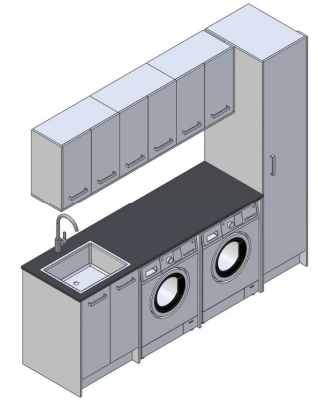

SPECIFICATION SHEET

Cardrona Valley Laundry Right Hand Install

Drawing Title:
**Cardrona Valley
Right Hand Install**

Description:
**Laundry Cardrona Valley
Right Hand Install Option**

Address:
281 Heads Road,
Wanganui. 4501
New Zealand