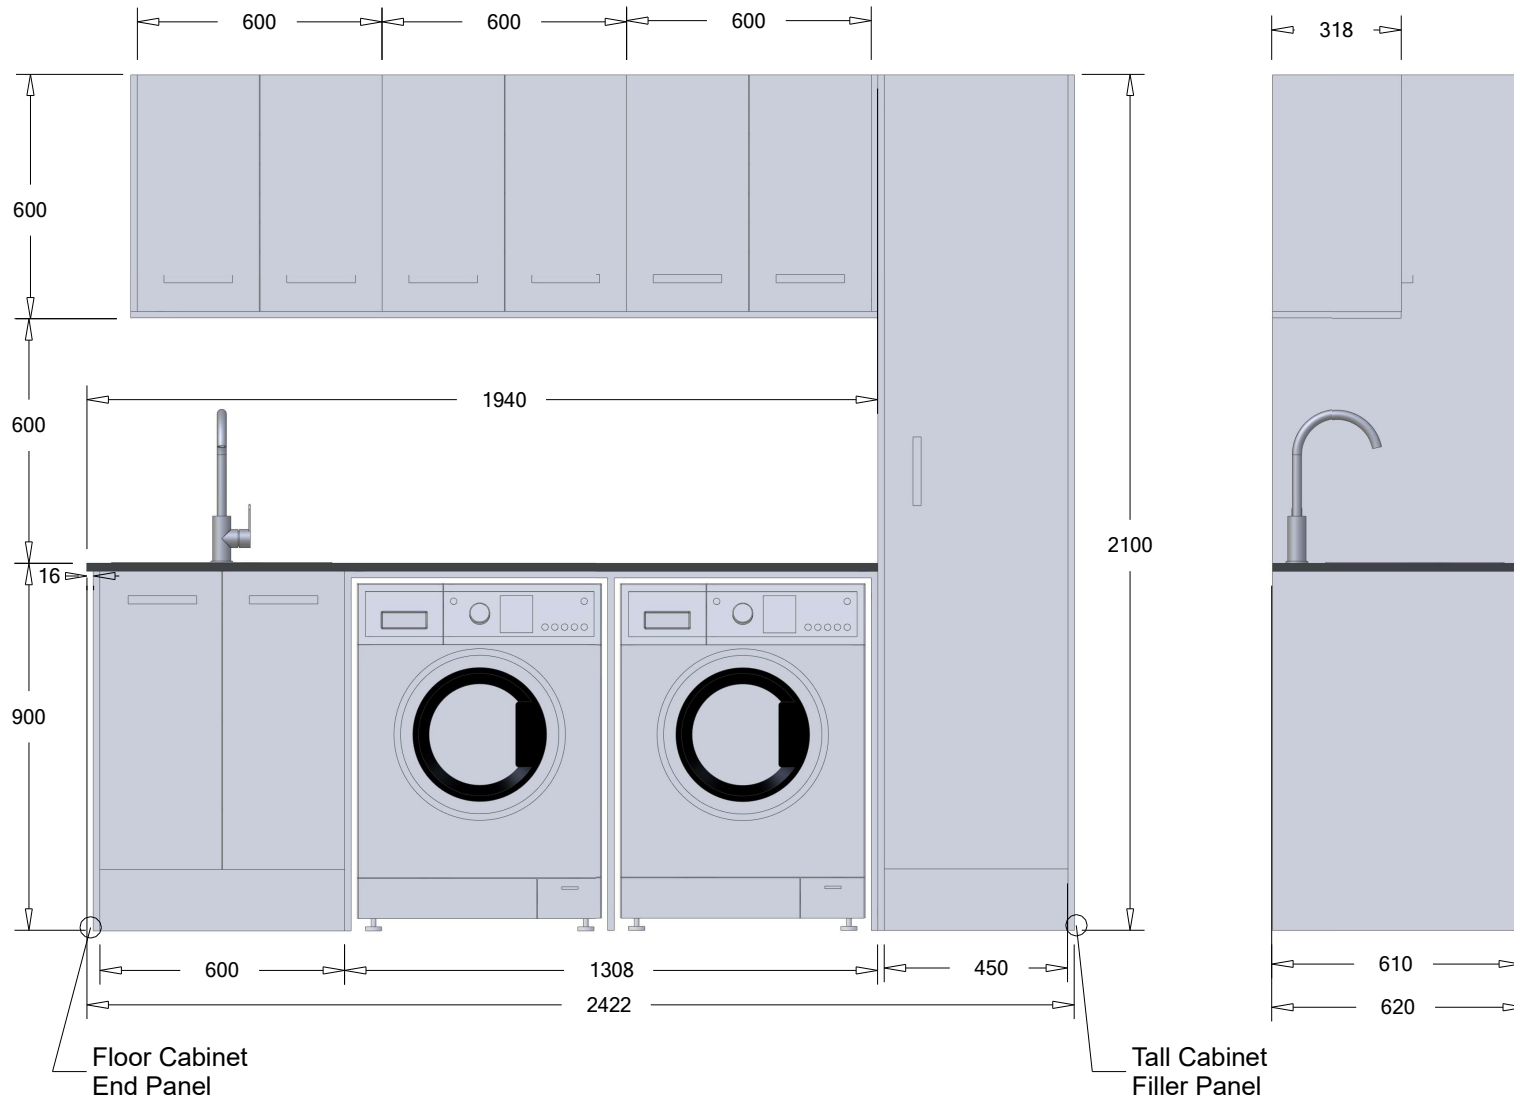

SPECIFICATION SHEET

Cardrona Valley Laundry Right Hand Install

Drawing Title:
**Cardrona Valley
Right Hand Install**

Description:
**Laundry Cardrona Valley
Right Hand Install Option**

Address:
281 Heads Road,
Wanganui. 4501
New Zealand

Phone:
+64(6)349-0194
0800 728 662

Email:
sales@newtech.co.nz

www.newtech.co.nz

Scale:
Dimension: mm