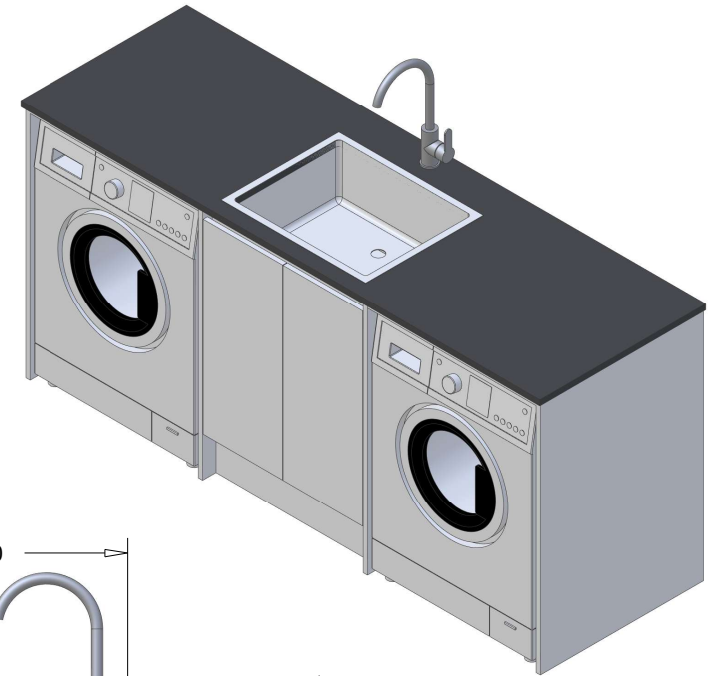

SPECIFICATION SHEET

Castlepoint Plus Laundry Centre Sink

Drawing Title:
**Castlepoint Plus
Centre Sink**

Description:
**Laundry Castlepoint Plus
Centre Sink Option**

Address:
281 Heads Road,
Wanganui. 4501
New Zealand