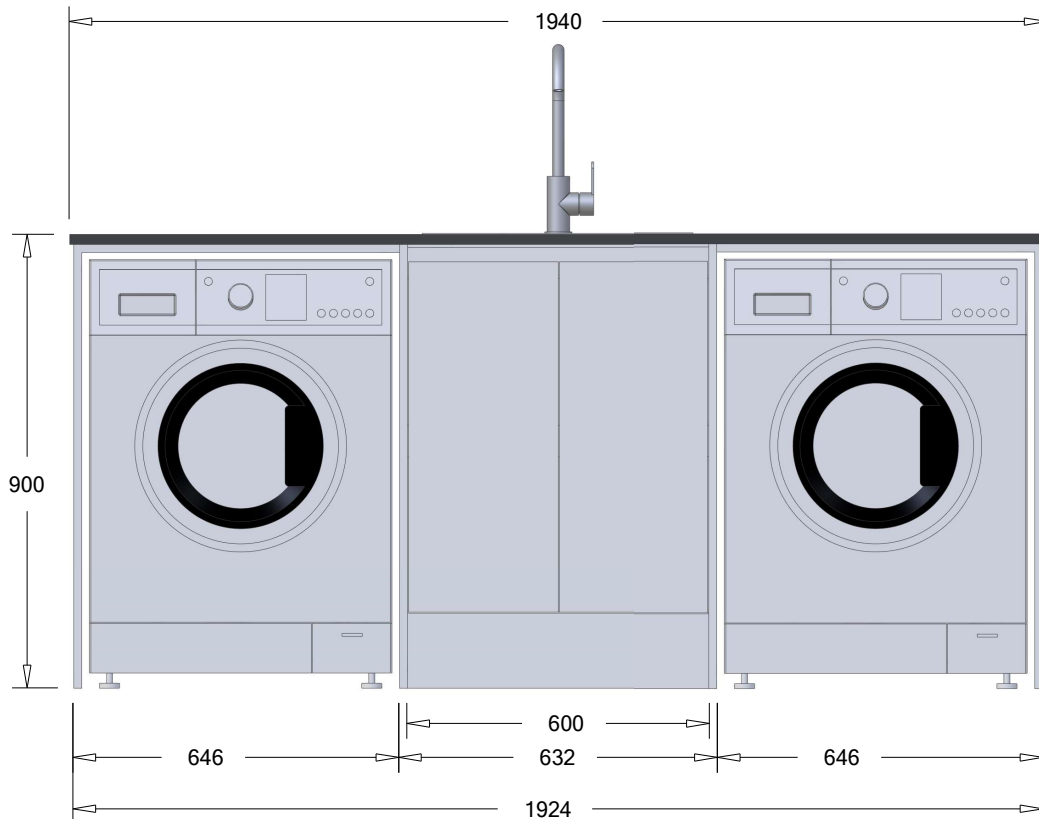

SPECIFICATION SHEET

Castlepoint Plus Laundry Centre Sink

Drawing Title:
**Castlepoint Plus
Centre Sink**

Description:
**Laundry Castlepoint Plus
Centre Sink Option**

Address:
281 Heads Road,
Wanganui. 4501
New Zealand