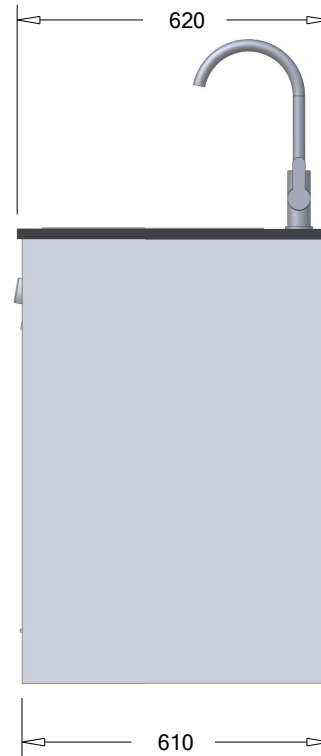

SPECIFICATION SHEET

Castlepoint Plus Laundry Centre Sink

Drawing Title:
**Castlepoint Plus
Centre Sink**

Description:
**Laundry Castlepoint Plus
Centre Sink Option**

Address:
281 Heads Road,
Wanganui. 4501
New Zealand

Phone:
+64(6)349-0194
0800 728 662

Email:
sales@newtech.co.nz

www.newtech.co.nz

Scale:
Dimension: mm