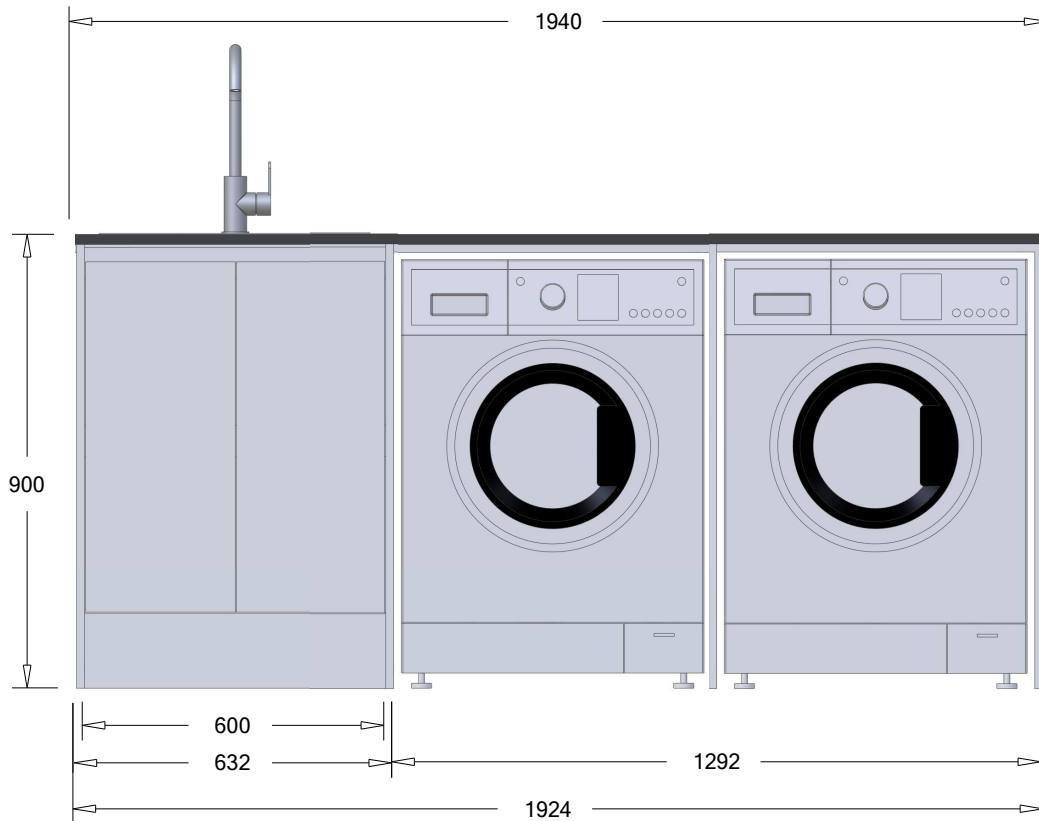

SPECIFICATION SHEET

Castlepoint Plus Laundry Left Hand Sink

Scale:
Dimension: mm

Drawing Title:
**Castlepoint Plus
Left Hand Sink**

Description:
**Laundry Castlepoint Plus
Left Hand Sink Option**

Address:
281 Heads Road,
Wanganui. 4501
New Zealand