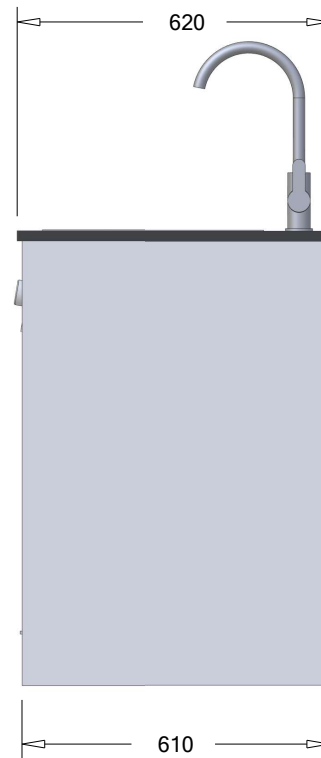

SPECIFICATION SHEET

Castlepoint Plus Laundry Left Hand Sink

Scale:
Dimension: mm

Drawing Title:
**Castlepoint Plus
Left Hand Sink**

Description:
**Laundry Castlepoint Plus
Left Hand Sink Option**

Address:
281 Heads Road,
Wanganui. 4501
New Zealand