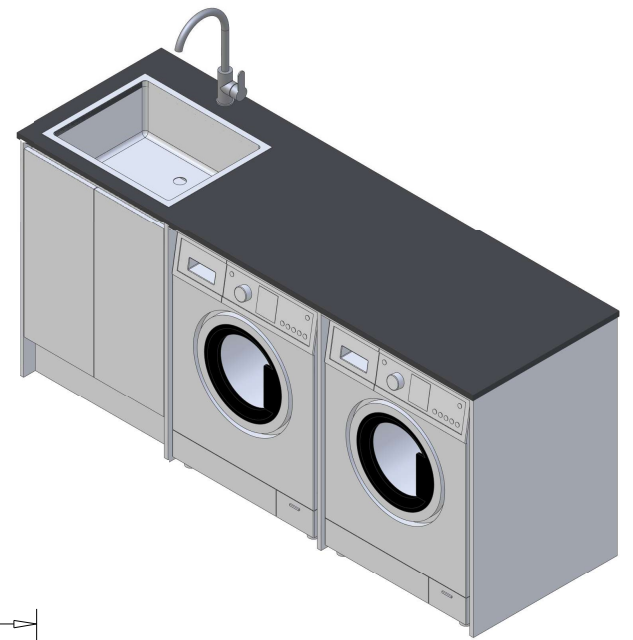

SPECIFICATION SHEET

Castlepoint Plus Laundry Left Hand Sink

Scale:
Dimension: mm

Drawing Title:
**Castlepoint Plus
Left Hand Sink**

Description:
**Laundry Castlepoint Plus
Left Hand Sink Option**

Address:
281 Heads Road,
Wanganui. 4501
New Zealand