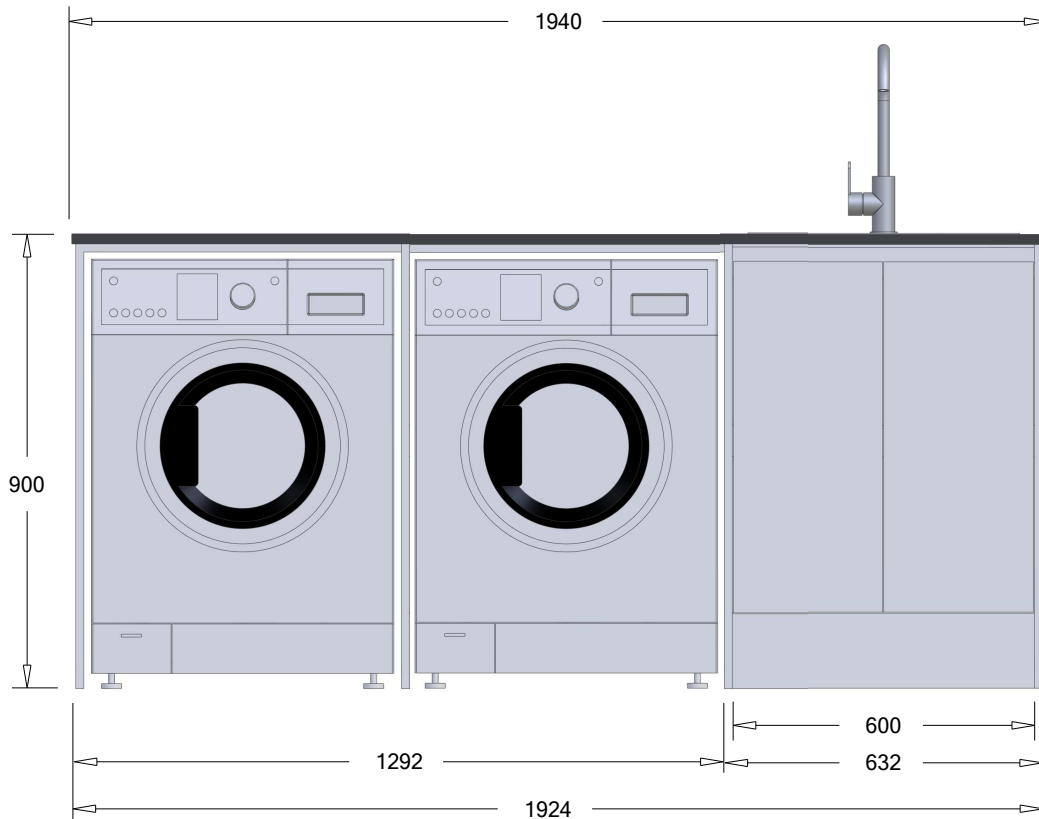

SPECIFICATION SHEET

Castlepoint Plus Laundry Right Hand Sink

Scale:
Dimension: mm

Drawing Title:
**Castlepoint Plus
Right Hand Sink**

Description:
**Laundry Castlepoint Plus
Right Hand Sink Option**

Address:
281 Heads Road,
Wanganui. 4501
New Zealand