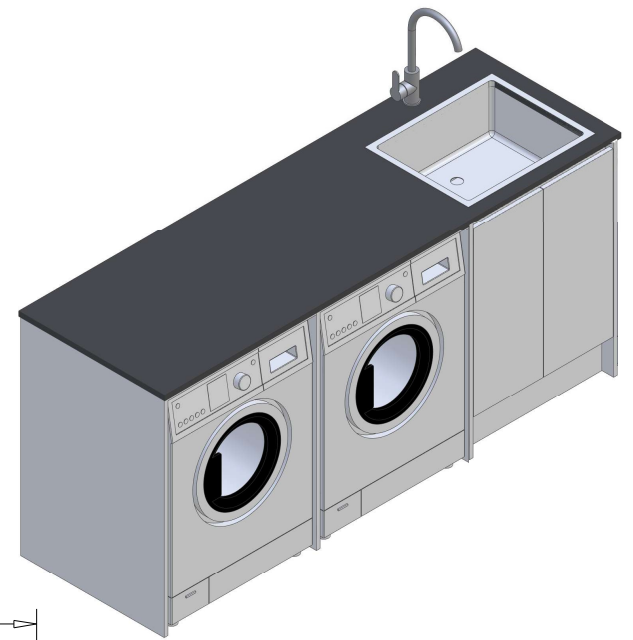

SPECIFICATION SHEET

Castlepoint Plus Laundry Right Hand Sink

Scale:
Dimension: mm

Drawing Title:
**Castlepoint Plus
Right Hand Sink**

Description:
**Laundry Castlepoint Plus
Right Hand Sink Option**

Address:
281 Heads Road,
Wanganui. 4501
New Zealand