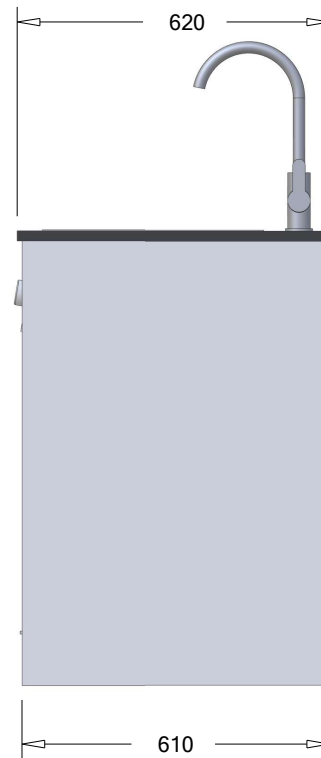

SPECIFICATION SHEET

Castlepoint Plus Laundry Right Hand Sink

Scale:
Dimension: mm

Drawing Title:
**Castlepoint Plus
Right Hand Sink**

Description:
**Laundry Castlepoint Plus
Right Hand Sink Option**

Address:
281 Heads Road,
Wanganui. 4501
New Zealand