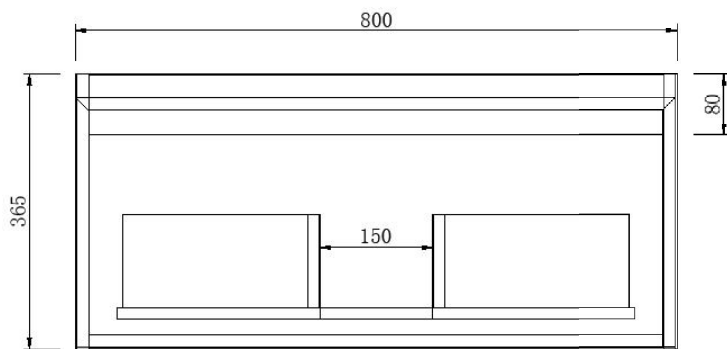

### Features

- Wall Hung
- 1 Drawer
- Single Basin
- Gloss White: 2-pack urethane on MRF
- Colours: Timber Veneer on Plywood
- Dimensions: H445 x W815 x D355

### Technical Details

Note: All measurements shown are in millimetres. Sizes are nominal.

FRONT VIEW

SIDE VIEW

TOP VIEW