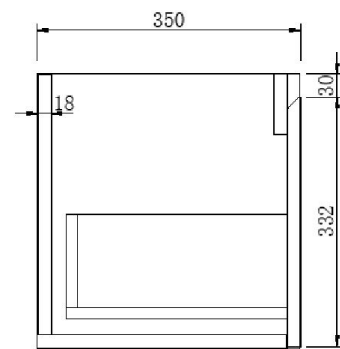

### Features

- Wall Hung
- 1 Drawer
- Single Basin
- Gloss White: 2-pack urethane on MRF
- Colours: Timber Veneer on Plywood
- Dimensions: H445 x W815 x D355

### Technical Details

Note: All measurements shown are in millimetres. Sizes are nominal.

FRONT VIEW

SIDE VIEW

TOP VIEW