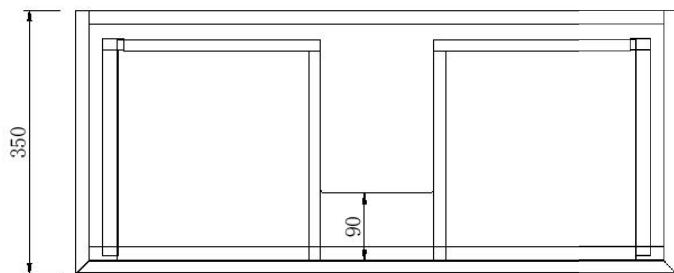

### Features

- Wall Hung
- 1 Drawer
- Single Basin
- Gloss White: 2-pack urethane on MRF
- Colours: Timber Veneer on Plywood
- Dimensions: H445 x W815 x D355

### Technical Details

Note: All measurements shown are in millimetres. Sizes are nominal.

FRONT VIEW

SIDE VIEW

TOP VIEW