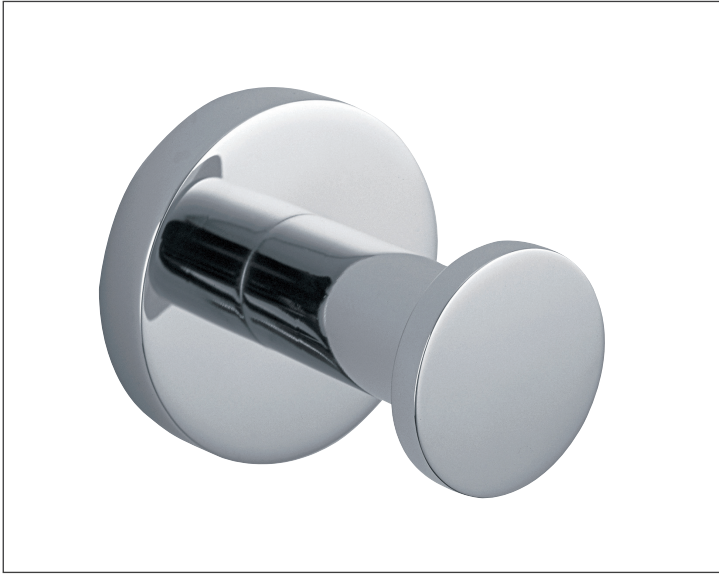

## Evoked Robe Hook

### Features

- Colours: Chrome, Matte Black, Brushed Nickel, Gunmetal, and Brushed Brass
- Dimensions: H48 x D50