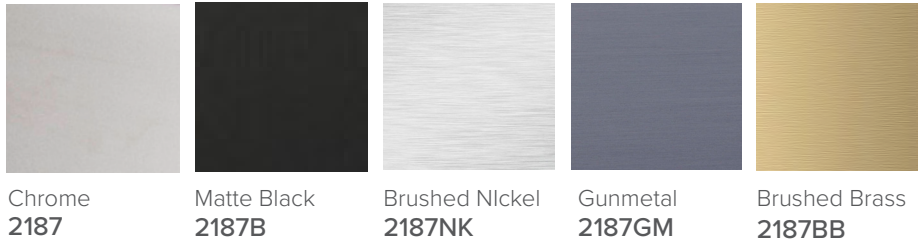

## Evoked Clicker 32mm Basin Waste (No Overflow)

### Features

- One touch pop-up basin waste
- Size: 32mm
- Colours: Chrome, Matte Black, Brushed Nickel, Gunmetal and Brushed Brass

### Colour Options with Code