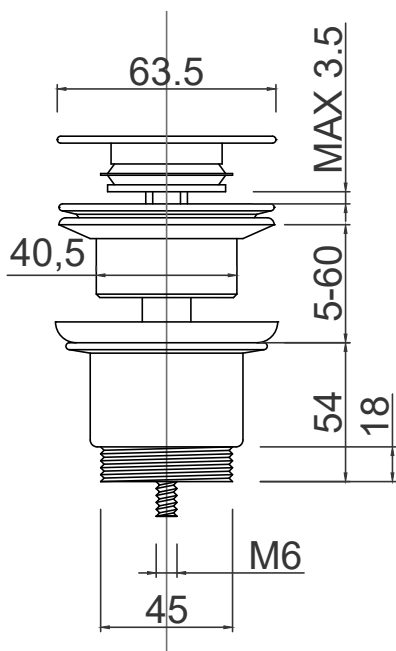

SPECIFICATION SHEET

Evoke 2-Piece 40mm Top Fix Bath Waste

Features

- One touch pop-up top fix bath waste
- Size: 40mm
- Colours: Chrome, Matte Black, Brushed Nickel, Gunmetal
- Evoke Bath Trap available [2204]

Colour Options with Code

Chrome
2280

Matte Black
2280B

Brushed Nickel
2280NK

Gunmetal
2280GM

Technical Details

Note: All measurements shown are in millimetres. Sizes are nominal.

Evoke Low Profile Bath Trap [2204]