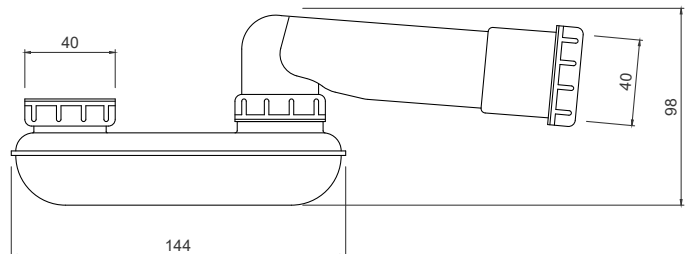

SPECIFICATION SHEET

Evoke 2-Piece 40mm Top Fix Bath Waste

Features

- One touch pop-up top fix bath waste
- Size: 40mm
- Colours: Chrome, Matte Black, Brushed Nickel, Gunmetal
- Evoke Bath Trap available [2204]

Colour Options with Code

Chrome
2280

Matte Black
2280B

Brushed Nickel
2280NK

Gunmetal
2280GM

Technical Details

Note: All measurements shown are in millimetres. Sizes are nominal.

Evoke Low Profile Bath Trap [2204]