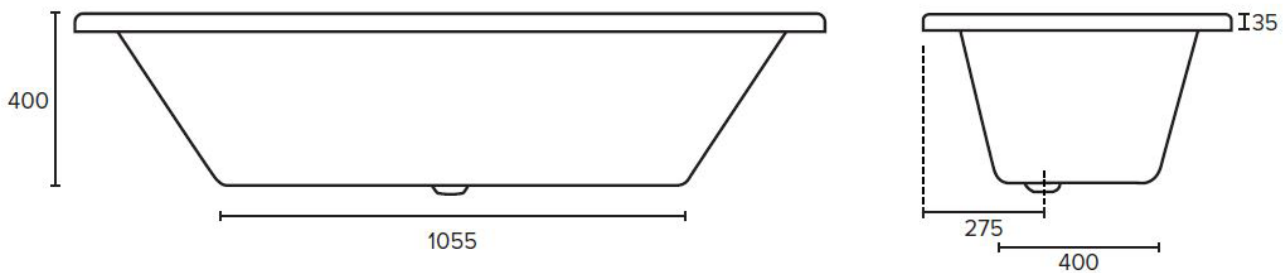

SPECIFICATION SHEET

HOUSTON BATH

CODE: 7800

Features

- Made from easy to clean sanitary grade acrylic
- Fibreglass laminate reinforced for optimum strength
- Requires a 40mm waste (not included)
- All Drop-in baths include an adjustable steel support structure
- Dimensions: L1700 X W750 X D380

Technical Details

Note: All measurements shown are in millimetres. Sizes are nominal.

SIDE VIEW

TOP VIEW