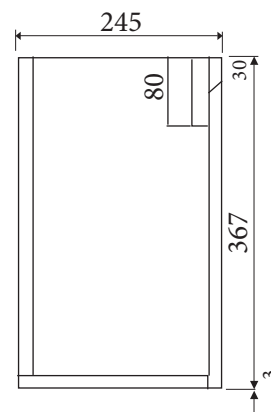

SPECIFICATION SHEET

Kolum Junior 500mm 2 Door, Left Hand Tap Wall Vanity

Features

- Wall Hung
- 2 Doors
- Vitreous China Basin, Left Hand Tap
- Gloss White: 2-pack urethane on MRF
- Colours: Timber Veneer on Plywood
- Dimensions: H535 x W500 x D250

Colour Options with Code

Gloss White
8575L

Gloss Black
8575GBL

Washed Oak
8570L

American
Walnut
8572L

Dark Oak
8574L

Technical Details

Note: All measurements shown are in millimetres. Sizes are nominal.

FRONT VIEW

SIDE VIEW

TOP VIEW

SPECIFICATION SHEET

Kolum Junior Wall Mounted Left Tap Basin

Vitreous China with Overflow
3733L

H150 x W510 x D250