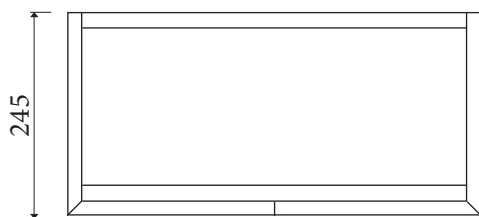

SPECIFICATION SHEET

Kolum Junior 500mm 2 Door, Left Hand Tap Wall Vanity

Features

- Wall Hung
- 2 Doors
- Vitreous China Basin, Left Hand Tap
- Gloss White: 2-pack urethane on MRF
- Colours: Timber Veneer on Plywood
- Dimensions: H535 x W500 x D250

Colour Options with Code

Gloss White
8575L

Gloss Black
8575GBL

Washed Oak
8570L

American
Walnut
8572L

Dark Oak
8574L

Technical Details

Note: All measurements shown are in millimetres. Sizes are nominal.

FRONT VIEW

SIDE VIEW

TOP VIEW

SPECIFICATION SHEET

Kolum Junior Wall Mounted Left Tap Basin

Vitreous China with Overflow
3733L

H150 x W510 x D250