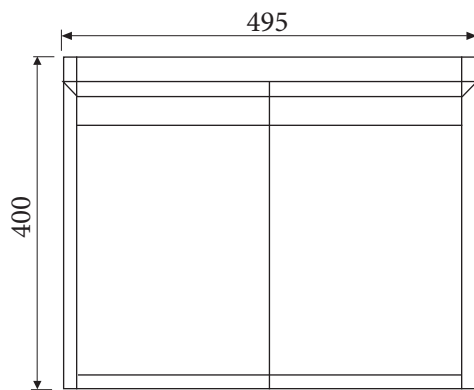

SPECIFICATION SHEET

Kolum Junior 500mm 2 Door, Left Hand Tap Wall Vanity

Features

- Wall Hung
- 2 Doors
- Vitreous China Basin, Left Hand Tap
- Gloss White: 2-pack urethane on MRF
- Colours: Timber Veneer on Plywood
- Dimensions: H535 x W500 x D250

Colour Options with Code

Gloss White
8575L

Gloss Black
8575GBL

Washed Oak
8570L

American
Walnut
8572L

Dark Oak
8574L

Technical Details

Note: All measurements shown are in millimetres. Sizes are nominal.

FRONT VIEW

SIDE VIEW

TOP VIEW

SPECIFICATION SHEET

Kolum Junior Wall Mounted Left Tap Basin

Vitreous China with Overflow
3733L

H150 x W510 x D250