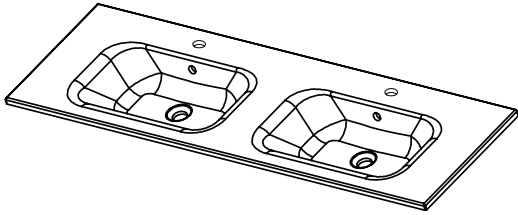

SPECIFICATION SHEET

1500mm Basin Options

Via

StoneCast with overflow
Double Basin Option
VIA1500D

W1500 x D460 x H20