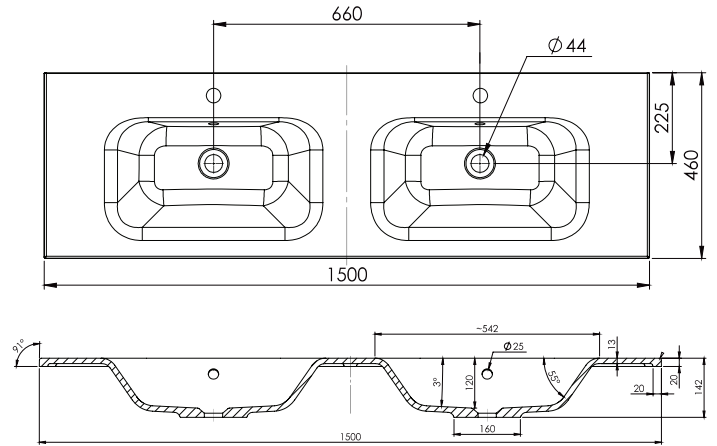

SPECIFICATION SHEET

1500mm Basin Options

Via

StoneCast with overflow
Double Basin Option
VIA1500D

W1500 x D460 x H20