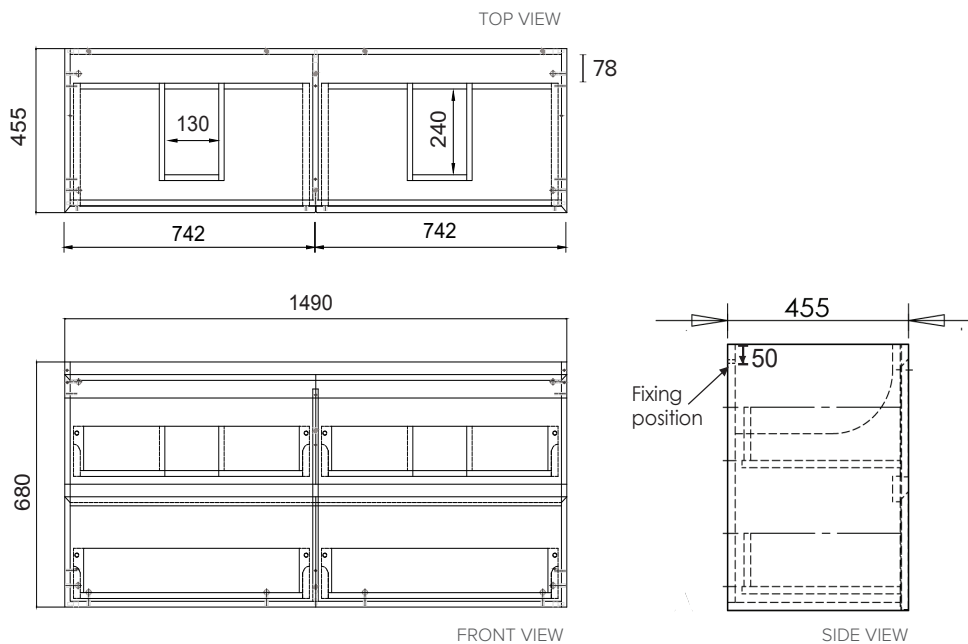

### Features

- Wall Hung
- 4 Drawers
- Double Basin
- Colours: Timber Veneer on Plywood
- Dimensions: H730 x W1500 x D465

### Technical Details

Note: All measurements shown are in millimetres. Sizes are nominal.

### Via

StoneCast with overflow  
Double Basin Option  
VIA1500D

W1500 x D460 x H20