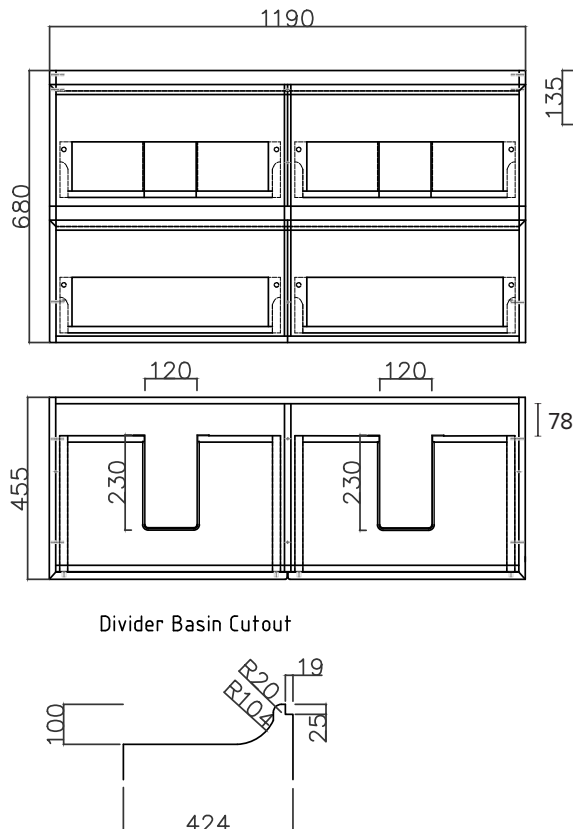

SPECIFICATION SHEET

Kolum 1200mm 4 Drawer Double Basin Wall Vanity

Features

- Double Height Wall Hung
- 4 Drawers
- Double Basin
- Colours: Timber Veneer on Plywood
- Dimensions: H700 x W1200 x D465

Colour Options with Code

Blanco Oak
8638

American Walnut
8632

Dark Oak
8634

Washed Oak
8636

Technical Details

Note: All measurements shown are in millimetres. Sizes are nominal.

Runner to be hard on base

SPECIFICATION SHEET

1200mm Double Basin Options

Via

StoneCast with overflow
VIA1200D

W1210 x D460 x H20

Ponti

StoneCast with overflow
PO1200D

W1200 x D460 x H50

Ari

StoneCast with overflow
VA1200D

W1200 x D465 x H50

SPECIFICATION SHEET

1200mm Double Basin Options

Clasico

Vitreous China with overflow
4235

W1200 x D465 x H20