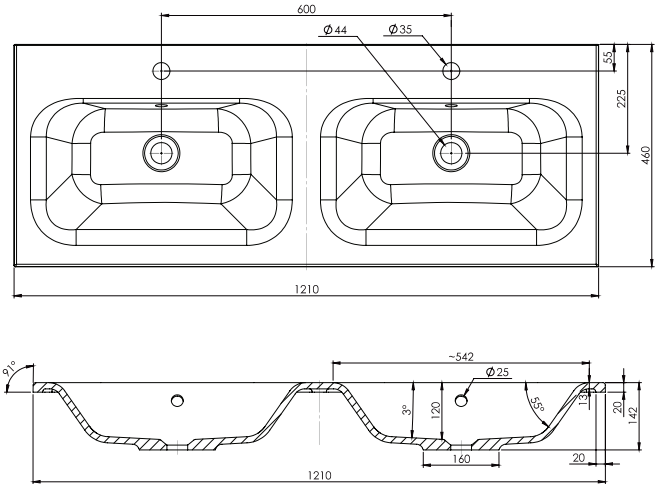

SPECIFICATION SHEET

Kolum 1200mm 4 Drawer Double Basin Wall Vanity

Features

- Double Height Wall Hung
- 4 Drawers
- Double Basin
- Colours: Timber Veneer on Plywood
- Dimensions: H700 x W1200 x D465

Colour Options with Code

Blanco Oak
8638

American Walnut
8632

Dark Oak
8634

Washed Oak
8636

Technical Details

Note: All measurements shown are in millimetres. Sizes are nominal.

Runner to be hard on base

SPECIFICATION SHEET

1200mm Double Basin Options

Via

StoneCast with overflow
VIA1200D

W1210 x D460 x H20

Ponti

StoneCast with overflow
PO1200D

W1200 x D460 x H50

Ari

StoneCast with overflow
VA1200D

W1200 x D465 x H50

SPECIFICATION SHEET

1200mm Double Basin Options

Clasico

Vitreous China with overflow
4235

W1200 x D465 x H20