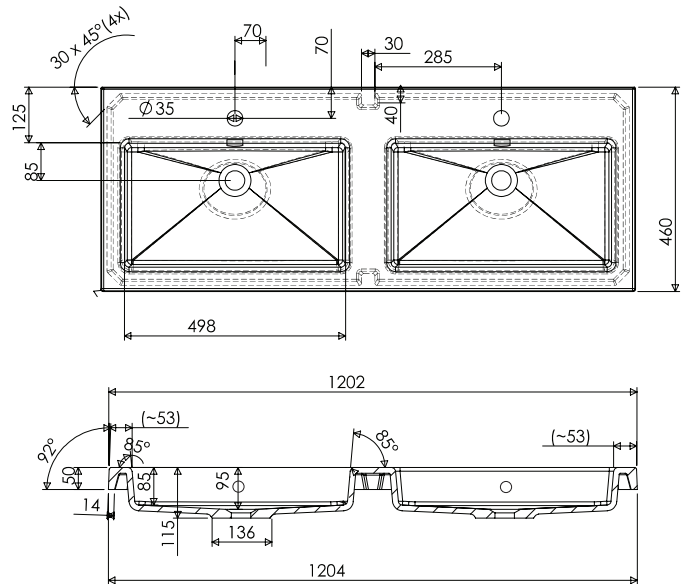

SPECIFICATION SHEET

Kolum 1200mm 4 Drawer Double Basin Wall Vanity

Features

- Double Height Wall Hung
- 4 Drawers
- Double Basin
- Colours: Timber Veneer on Plywood
- Dimensions: H700 x W1200 x D465

Colour Options with Code

1200mm Double Basin Options

Via

StoneCast with overflow
VIA1200D

W1210 x D460 x H20

Ponti

StoneCast with overflow
PO1200D

W1200 x D460 x H50

Ari

StoneCast with overflow
VA1200D

W1200 x D465 x H50

SPECIFICATION SHEET

1200mm Double Basin Options

Clasico

Vitreous China with overflow
4235

W1200 x D465 x H20