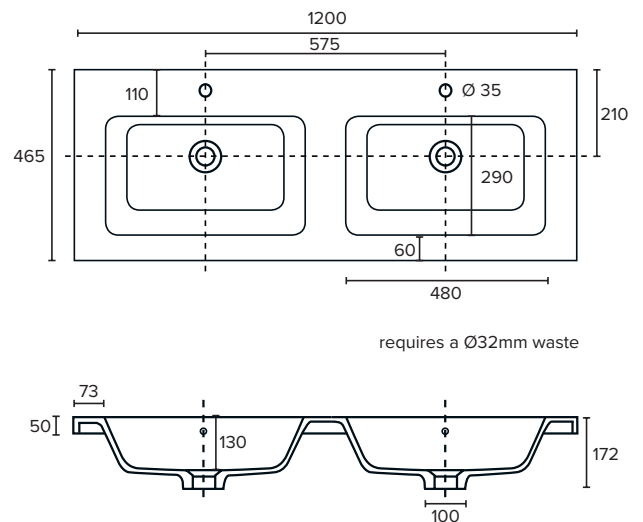

SPECIFICATION SHEET

Kolum 1200mm 4 Drawer Double Basin Wall Vanity

Features

- Double Height Wall Hung
- 4 Drawers
- Double Basin
- Colours: Timber Veneer on Plywood
- Dimensions: H700 x W1200 x D465

Colour Options with Code

1200mm Double Basin Options

Via

StoneCast with overflow
VIA1200D

W1210 x D460 x H20

Ponti

StoneCast with overflow
PO1200D

W1200 x D460 x H50

Ari

StoneCast with overflow
VA1200D

W1200 x D465 x H50

SPECIFICATION SHEET

1200mm Double Basin Options

Clasico

Vitreous China with overflow
4235

W1200 x D465 x H20