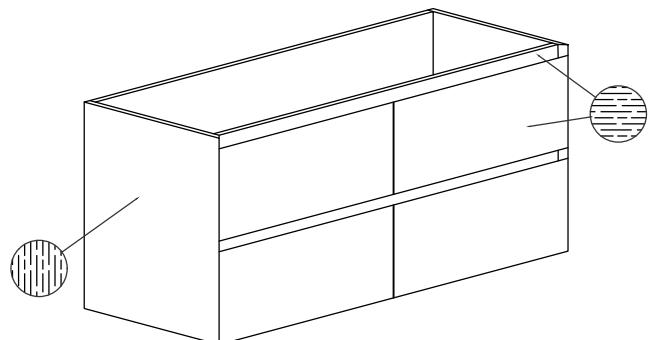

SPECIFICATION SHEET

Kolum 1200mm 4 Drawer Double Basin Wall Vanity

Features

- Double Height Wall Hung
- 4 Drawers
- Double Basin
- Colours: Timber Veneer on Plywood
- Dimensions: H700 x W1200 x D465

Colour Options with Code

Blanco Oak
8638

American Walnut
8632

Dark Oak
8634

Washed Oak
8636

Technical Details

Note: All measurements shown are in millimetres. Sizes are nominal.

Runner to be hard on base

SPECIFICATION SHEET

1200mm Double Basin Options

Via

StoneCast with overflow
VIA1200D

W1210 x D460 x H20

Ponti

StoneCast with overflow
PO1200D

W1200 x D460 x H50

Ari

StoneCast with overflow
VA1200D

W1200 x D465 x H50

SPECIFICATION SHEET

1200mm Double Basin Options

Clasico

Vitreous China with overflow
4235

W1200 x D465 x H20