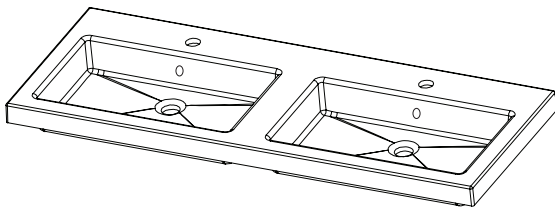

SPECIFICATION SHEET

Kolum 1200mm 4 Drawer Double Basin Wall Vanity

Features

- Double Height Wall Hung
- 4 Drawers
- Double Basin
- Colours: Timber Veneer on Plywood
- Dimensions: H700 x W1200 x D465

Colour Options with Code

1200mm Double Basin Options

Via

StoneCast with overflow
VIA1200D

W1210 x D460 x H20

Ponti

StoneCast with overflow
PO1200D

W1200 x D460 x H50

Ari

StoneCast with overflow
VA1200D

W1200 x D465 x H50

SPECIFICATION SHEET

1200mm Double Basin Options

Clasico

Vitreous China with overflow
4235

W1200 x D465 x H20