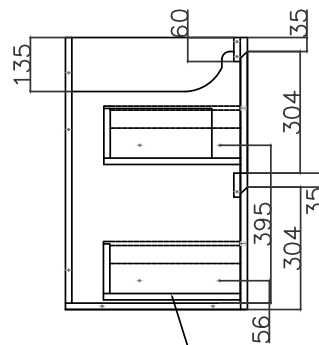

SPECIFICATION SHEET

Kolum 1200mm 4 Drawer Double Basin Wall Vanity

Features

- Double Height Wall Hung
- 4 Drawers
- Double Basin
- Colours: Timber Veneer on Plywood
- Dimensions: H700 x W1200 x D465

Colour Options with Code

Blanco Oak
8638

American Walnut
8632

Dark Oak
8634

Washed Oak
8636

Technical Details

Note: All measurements shown are in millimetres. Sizes are nominal.

Runner to be hard on base

SPECIFICATION SHEET

1200mm Double Basin Options

Via

StoneCast with overflow
VIA1200D

W1210 x D460 x H20

Ponti

StoneCast with overflow
PO1200D

W1200 x D460 x H50

Ari

StoneCast with overflow
VA1200D

W1200 x D465 x H50

SPECIFICATION SHEET

1200mm Double Basin Options

Clasico

Vitreous China with overflow
4235

W1200 x D465 x H20