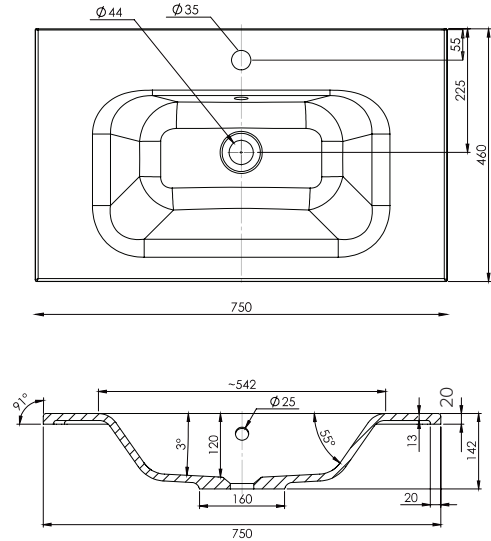

SPECIFICATION SHEET

750mm Basin Options

Via

StoneCast with overflow
VIA750

W750 x D460 x H20