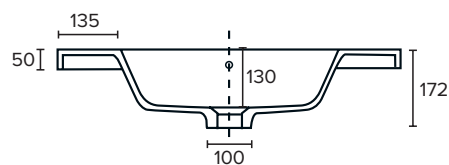

### Technical Details

Note: All measurements shown are in millimetres. Sizes are nominal.

### Ari

StoneCast with overflow  
VA750

W750 x D465 x H50

requires a  $\phi 32$ mm waste