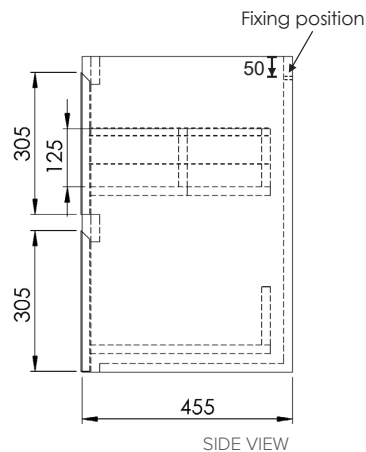

### Features

- Wall Hung
- 2 Drawers
- Single Basin
- Colours: Timber Veneer on Plywood
- Dimensions: H700 x W750 x D465

### Technical Details

Note: All measurements shown are in millimetres. Sizes are nominal.

### Via

StoneCast with overflow  
VIA750

W750 x D460 x H20

### Ari

StoneCast with overflow  
VA750

W750 x D465 x H50

requires a  $\phi 32$ mm waste