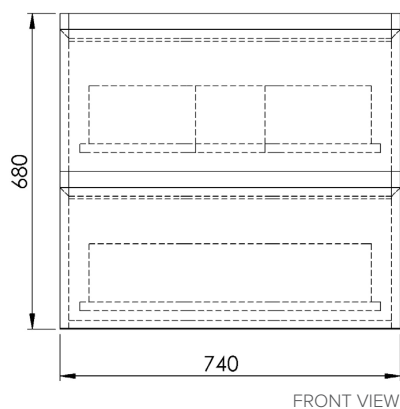

### Features

- Wall Hung
- 2 Drawers
- Single Basin
- Colours: Timber Veneer on Plywood
- Dimensions: H700 x W750 x D465

### Technical Details

Note: All measurements shown are in millimetres. Sizes are nominal.

### Via

StoneCast with overflow  
VIA750

W750 x D460 x H20

### Ari

StoneCast with overflow  
VA750

W750 x D465 x H50

requires a  $\phi 32$ mm waste