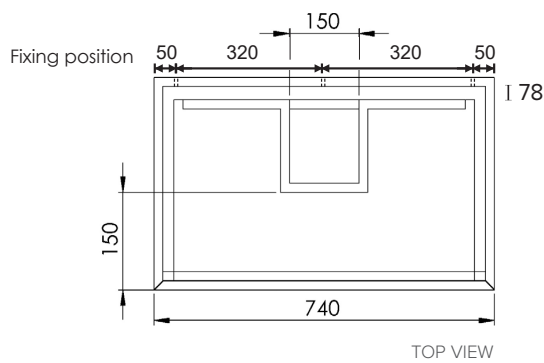

### Features

- Wall Hung
- 2 Drawers
- Single Basin
- Colours: Timber Veneer on Plywood
- Dimensions: H700 x W750 x D465

### Technical Details

Note: All measurements shown are in millimetres. Sizes are nominal.