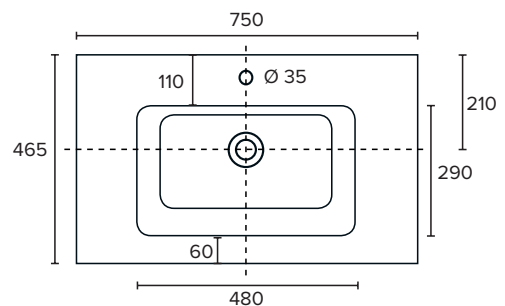

### Technical Details

Note: All measurements shown are in millimetres. Sizes are nominal.

### Via

StoneCast with overflow  
VIA750

W750 x D460 x H20

### Ari

StoneCast with overflow  
VA750

W750 x D465 x H50

requires a  $\phi 32$ mm waste

## 750mm Basin Options