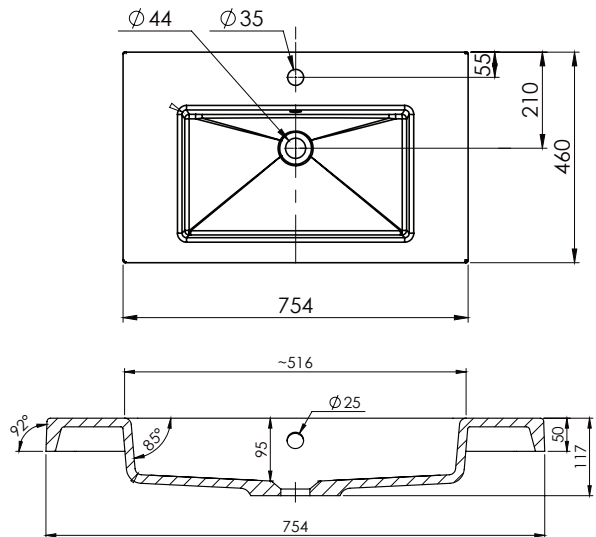

### Technical Details

Note: All measurements shown are in millimetres. Sizes are nominal.

### Via

StoneCast with overflow  
VIA750

W750 x D460 x H20

### Ari

StoneCast with overflow  
VA750

W750 x D465 x H50

requires a  $\phi 32$ mm waste