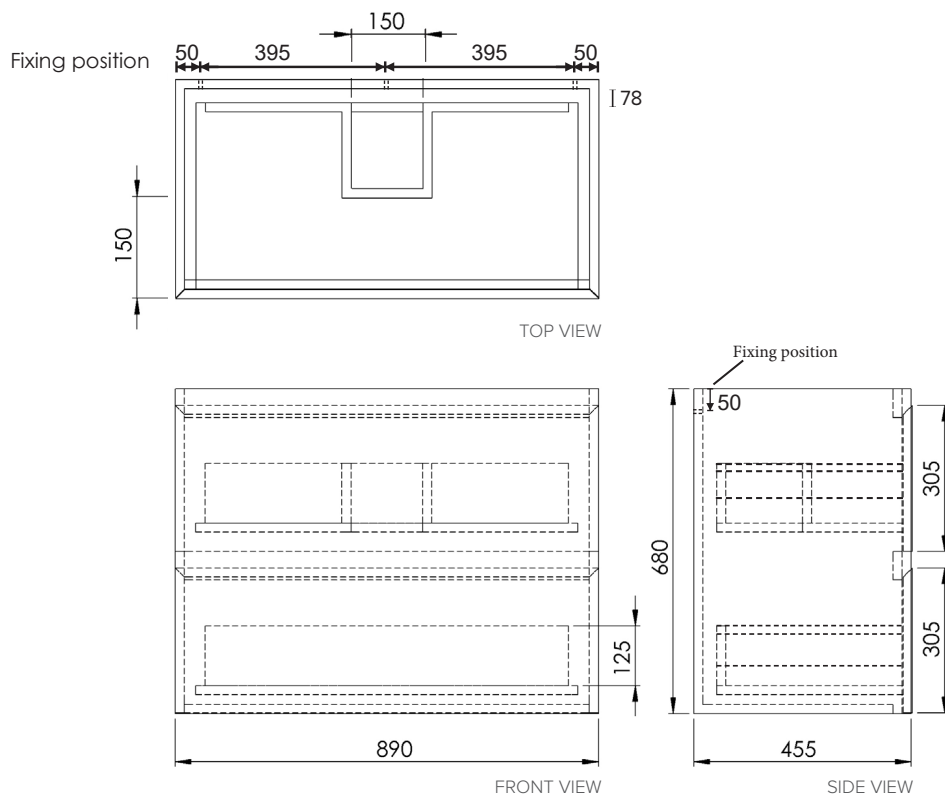

### Features

- Wall Hung
- 2 Drawers
- Single Basin
- Colours: Timber Veneer on Plywood
- Dimensions: H700 x W900 x D465

### Technical Details

Note: All measurements shown are in millimetres. Sizes are nominal.

### Via

StoneCast with overflow  
VIA900

W900 x D460 x H20

## 900mm Basin Options