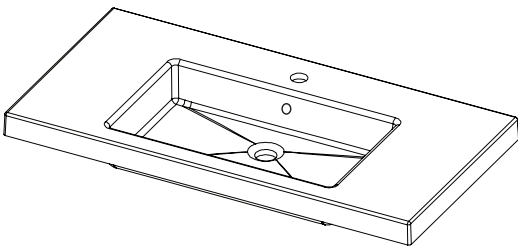

Ponti

StoneCast with overflow
PO900

W900 x D460 x H50