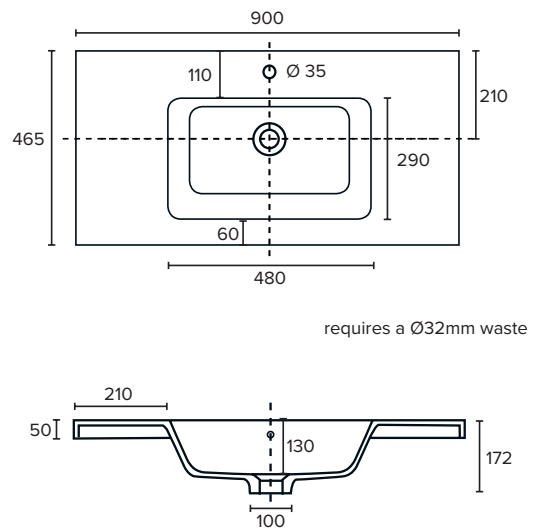

Ari

StoneCast with overflow
VA900

W900 x D465 x H50