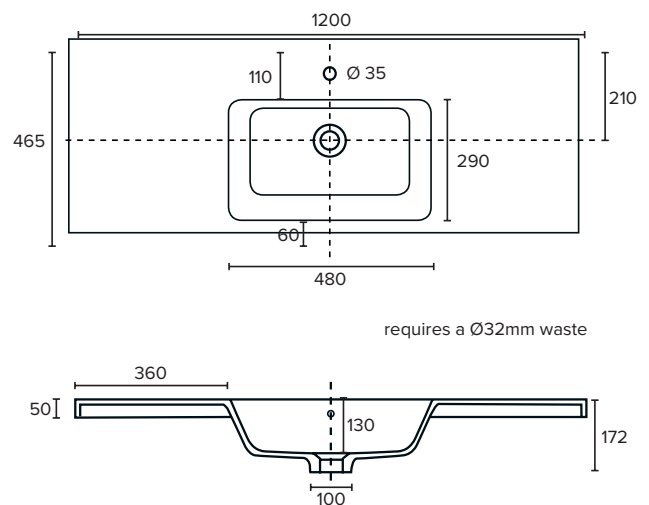

SPECIFICATION SHEET

Kolum 1200mm 4 Drawer Single Basin Wall Vanity

Features

- Double Height Wall Hung
- 4 Drawers
- Single Basin
- Colours: Timber Veneer on Plywood
- Dimensions: H700 x W1200 x D465

Colour Options with Code

Blanco Oak
8661

American Walnut
8656

Dark Oak
8658

Washed Oak
8660

Technical Details

Note: All measurements shown are in millimetres. Sizes are nominal.

Divider Basin Cutout

SPECIFICATION SHEET

1200mm Basin Options

Via

StoneCast with overflow
VIA1200

W1210 x D460 x H20

Ponti

StoneCast with overflow
PO1200

W1200 x D460 x H50

Ari

StoneCast with overflow
VA1200

W1200 x D465 x H50

SPECIFICATION SHEET

1200mm Basin Options

Clasico

Vitreous China with overflow
4230

W1200 x D465 x H20