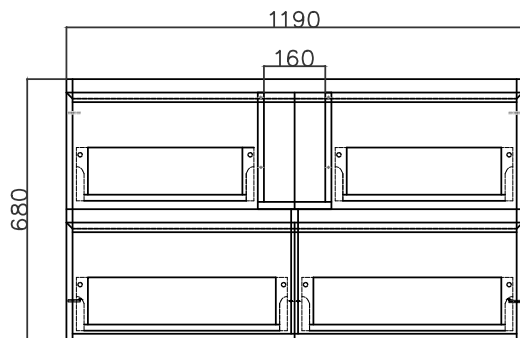

SPECIFICATION SHEET

Kolum 1200mm 4 Drawer Single Basin Wall Vanity

Features

- Double Height Wall Hung
- 4 Drawers
- Single Basin
- Colours: Timber Veneer on Plywood
- Dimensions: H700 x W1200 x D465

Colour Options with Code

Blanco Oak
8661

American Walnut
8656

Dark Oak
8658

Washed Oak
8660

Technical Details

Note: All measurements shown are in millimetres. Sizes are nominal.

Divider Basin Cutout

SPECIFICATION SHEET

1200mm Basin Options

Via

StoneCast with overflow
VIA1200

W1210 x D460 x H20

Ponti

StoneCast with overflow
PO1200

W1200 x D460 x H50

Ari

StoneCast with overflow
VA1200

W1200 x D465 x H50

SPECIFICATION SHEET

1200mm Basin Options

Clasico

Vitreous China with overflow
4230

W1200 x D465 x H20