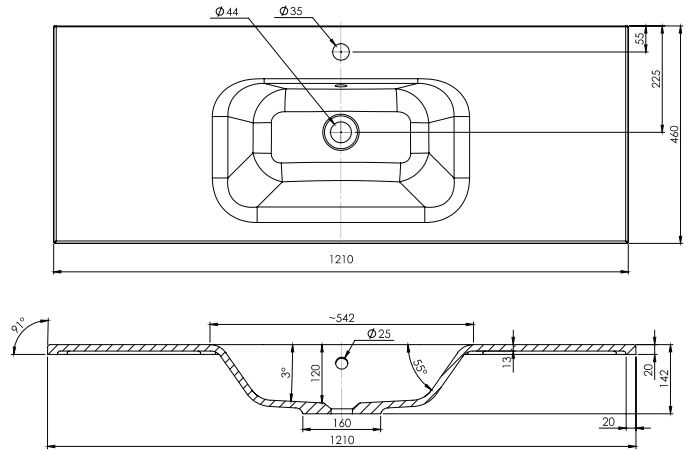

SPECIFICATION SHEET

Kolum 1200mm 4 Drawer Single Basin Wall Vanity

Features

- Double Height Wall Hung
- 4 Drawers
- Single Basin
- Colours: Timber Veneer on Plywood
- Dimensions: H700 x W1200 x D465

Colour Options with Code

Blanco Oak
8661

American Walnut
8656

Dark Oak
8658

Washed Oak
8660

Technical Details

Note: All measurements shown are in millimetres. Sizes are nominal.

Divider Basin Cutout

SPECIFICATION SHEET

1200mm Basin Options

Via

StoneCast with overflow
VIA1200

W1210 x D460 x H20

Ponti

StoneCast with overflow
PO1200

W1200 x D460 x H50

Ari

StoneCast with overflow
VA1200

W1200 x D465 x H50

SPECIFICATION SHEET

1200mm Basin Options

Clasico

Vitreous China with overflow
4230

W1200 x D465 x H20