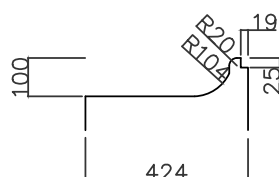

SPECIFICATION SHEET

Kolum 1200mm 4 Drawer Single Basin Wall Vanity

Features

- Double Height Wall Hung
- 4 Drawers
- Single Basin
- Colours: Timber Veneer on Plywood
- Dimensions: H700 x W1200 x D465

Colour Options with Code

Blanco Oak
8661

American Walnut
8656

Dark Oak
8658

Washed Oak
8660

Technical Details

Note: All measurements shown are in millimetres. Sizes are nominal.

Divider Basin Cutout

SPECIFICATION SHEET

1200mm Basin Options

Via

StoneCast with overflow
VIA1200

W1210 x D460 x H20

Ponti

StoneCast with overflow
PO1200

W1200 x D460 x H50

Ari

StoneCast with overflow
VA1200

W1200 x D465 x H50

SPECIFICATION SHEET

1200mm Basin Options

Clasico

Vitreous China with overflow
4230

W1200 x D465 x H20