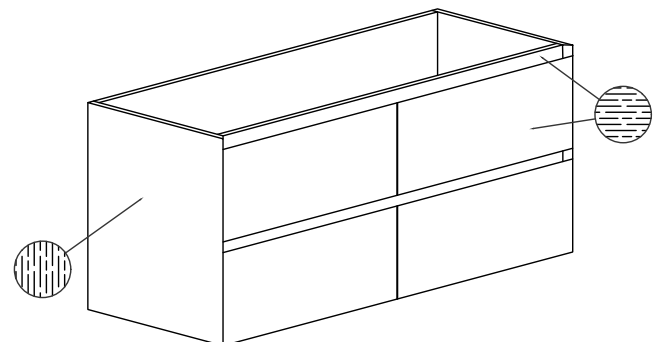

SPECIFICATION SHEET

Kolum 1200mm 4 Drawer Single Basin Wall Vanity

Features

- Double Height Wall Hung
- 4 Drawers
- Single Basin
- Colours: Timber Veneer on Plywood
- Dimensions: H700 x W1200 x D465

Colour Options with Code

Blanco Oak
8661

American Walnut
8656

Dark Oak
8658

Washed Oak
8660

Technical Details

Note: All measurements shown are in millimetres. Sizes are nominal.

Divider Basin Cutout

SPECIFICATION SHEET

1200mm Basin Options

Via

StoneCast with overflow
VIA1200

W1210 x D460 x H20

Ponti

StoneCast with overflow
PO1200

W1200 x D460 x H50

Ari

StoneCast with overflow
VA1200

W1200 x D465 x H50

SPECIFICATION SHEET

1200mm Basin Options

Clasico

Vitreous China with overflow
4230

W1200 x D465 x H20