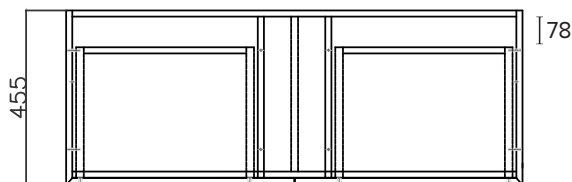

SPECIFICATION SHEET

Kolum 1200mm 4 Drawer Single Basin Wall Vanity

Features

- Double Height Wall Hung
- 4 Drawers
- Single Basin
- Colours: Timber Veneer on Plywood
- Dimensions: H700 x W1200 x D465

Colour Options with Code

Blanco Oak
8661

American Walnut
8656

Dark Oak
8658

Washed Oak
8660

Technical Details

Note: All measurements shown are in millimetres. Sizes are nominal.

Divider Basin Cutout

SPECIFICATION SHEET

1200mm Basin Options

Via

StoneCast with overflow
VIA1200

W1210 x D460 x H20

Ponti

StoneCast with overflow
PO1200

W1200 x D460 x H50

Ari

StoneCast with overflow
VA1200

W1200 x D465 x H50

SPECIFICATION SHEET

1200mm Basin Options

Clasico

Vitreous China with overflow
4230

W1200 x D465 x H20