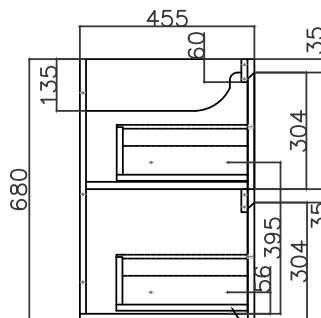

SPECIFICATION SHEET

Kolum 1200mm 4 Drawer Single Basin Wall Vanity

Features

- Double Height Wall Hung
- 4 Drawers
- Single Basin
- Colours: Timber Veneer on Plywood
- Dimensions: H700 x W1200 x D465

Colour Options with Code

Blanco Oak
8661

American Walnut
8656

Dark Oak
8658

Washed Oak
8660

Technical Details

Note: All measurements shown are in millimetres. Sizes are nominal.

Divider Basin Cutout

SPECIFICATION SHEET

1200mm Basin Options

Via

StoneCast with overflow
VIA1200

W1210 x D460 x H20

Ponti

StoneCast with overflow
PO1200

W1200 x D460 x H50

Ari

StoneCast with overflow
VA1200

W1200 x D465 x H50

SPECIFICATION SHEET

1200mm Basin Options

Clasico

Vitreous China with overflow
4230

W1200 x D465 x H20