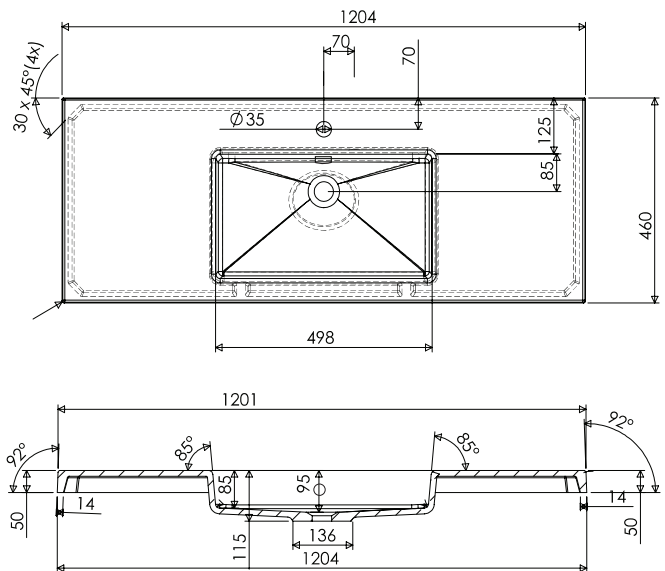

SPECIFICATION SHEET

Kolum 1200mm 4 Drawer Single Basin Wall Vanity

Features

- Double Height Wall Hung
- 4 Drawers
- Single Basin
- Colours: Timber Veneer on Plywood
- Dimensions: H700 x W1200 x D465

Colour Options with Code

Blanco Oak
8661

American Walnut
8656

Dark Oak
8658

Washed Oak
8660

Technical Details

Note: All measurements shown are in millimetres. Sizes are nominal.

Divider Basin Cutout

SPECIFICATION SHEET

1200mm Basin Options

Via

StoneCast with overflow
VIA1200

W1210 x D460 x H20

Ponti

StoneCast with overflow
PO1200

W1200 x D460 x H50

Ari

StoneCast with overflow
VA1200

W1200 x D465 x H50

SPECIFICATION SHEET

1200mm Basin Options

Clasico

Vitreous China with overflow
4230

W1200 x D465 x H20