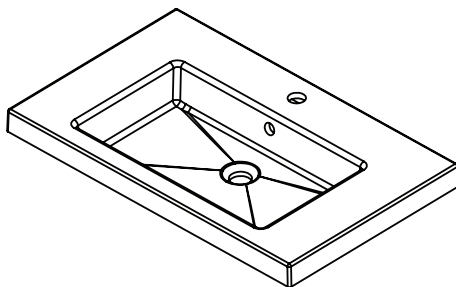

SPECIFICATION SHEET

Kolum 750mm 1 Drawer Wall Vanity

Features

- Wall Hung
- 1 Drawer
- Gloss White: 2-pack urethane on MRF
- Colours: Timber Veneer on Plywood
- Dimensions: H420 x W750 x D465

Colour Options with Code

TOP VIEW

SPECIFICATION SHEET

750mm Basin Options

Via

StoneCast with overflow
VIA750

W750 x D460 x H20

Ponti

StoneCast with overflow
PO750

W750 x D460 x H50

Ari

StoneCast with overflow
VA750

W750 x D465 x H50

requires a $\phi 32$ mm waste

SPECIFICATION SHEET

750mm Basin Options

Clasico