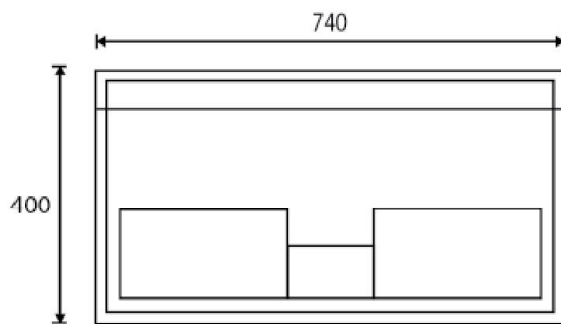

Technical Details

Note: All measurements shown are in millimetres. Sizes are nominal.

FRONT VIEW