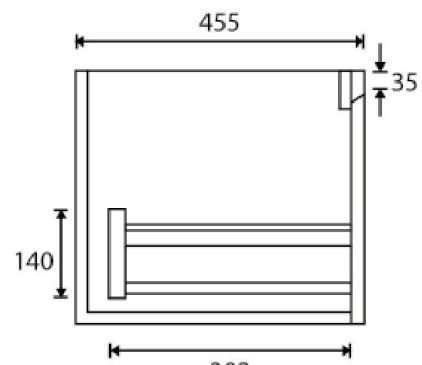

SPECIFICATION SHEET

Kolum 750mm 1 Drawer Wall Vanity

Features

- Wall Hung
- 1 Drawer
- Gloss White: 2-pack urethane on MRF
- Colours: Timber Veneer on Plywood
- Dimensions: H420 x W750 x D465

Colour Options with Code

Gloss White
8530

American
Walnut
8500

Dark Oak
8502

Washed Oak
8504

Technical Details

Note: All measurements shown are in millimetres. Sizes are nominal.

FRONT VIEW

SIDE VIEW

W750 x D460 x H50

Ari

StoneCast with overflow
VA750

W750 x D465 x H50

requires a $\phi 32$ mm waste

SPECIFICATION SHEET

750mm Basin Options

Clasico

Vitreous China with overflow
4220

W760 x D465 x H20