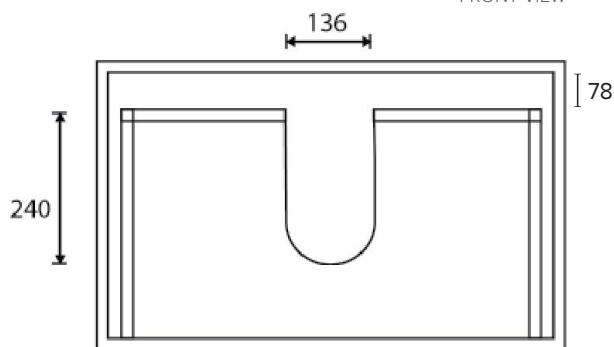

SPECIFICATION SHEET

Kolum 750mm 1 Drawer Wall Vanity

Features

- Wall Hung
- 1 Drawer
- Gloss White: 2-pack urethane on MRF
- Colours: Timber Veneer on Plywood
- Dimensions: H420 x W750 x D465

Colour Options with Code

TOP VIEW

SPECIFICATION SHEET

750mm Basin Options

Via

StoneCast with overflow
VIA750

W750 x D460 x H20

Ponti

StoneCast with overflow
PO750

W750 x D460 x H50

Ari

StoneCast with overflow
VA750

W750 x D465 x H50

requires a $\phi 32$ mm waste

SPECIFICATION SHEET

750mm Basin Options

Clasico

Vitreous China with overflow
4220

W760 x D465 x H20