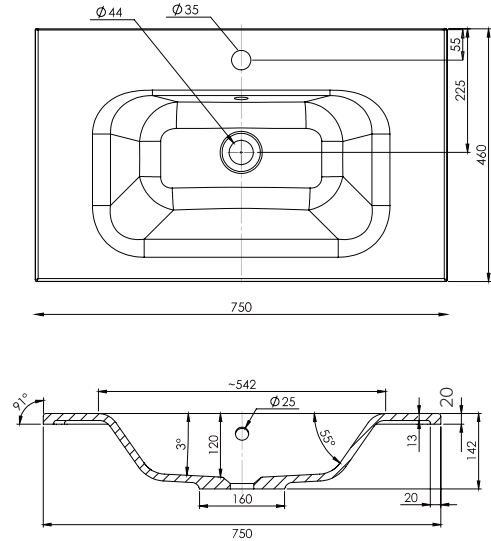

SPECIFICATION SHEET

Kolum 750mm 1 Drawer Wall Vanity

Features

- Wall Hung
- 1 Drawer
- Gloss White: 2-pack urethane on MRF
- Colours: Timber Veneer on Plywood
- Dimensions: H420 x W750 x D465

Colour Options with Code

TOP VIEW

SPECIFICATION SHEET

750mm Basin Options

Via

StoneCast with overflow
VIA750

W750 x D460 x H20

Ponti

StoneCast with overflow
PO750

W750 x D460 x H50

Ari

StoneCast with overflow
VA750

W750 x D465 x H50

requires a $\phi 32$ mm waste

SPECIFICATION SHEET

750mm Basin Options

Clasico

Vitreous China with overflow
4220

W760 x D465 x H20