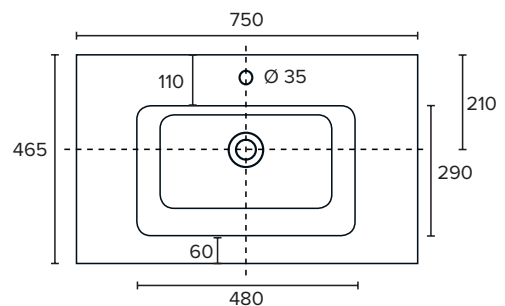

SPECIFICATION SHEET

Kolum 750mm 1 Drawer Wall Vanity

Features

- Wall Hung
- 1 Drawer
- Gloss White: 2-pack urethane on MRF
- Colours: Timber Veneer on Plywood
- Dimensions: H420 x W750 x D465

Colour Options with Code

TOP VIEW

SPECIFICATION SHEET

750mm Basin Options

Via

StoneCast with overflow
VIA750

W750 x D460 x H20

Ponti

StoneCast with overflow
PO750

W750 x D460 x H50

Ari

StoneCast with overflow
VA750

W750 x D465 x H50

requires a $\phi 32$ mm waste

SPECIFICATION SHEET

750mm Basin Options

Clasico

Vitreous China with overflow
4220

W760 x D465 x H20