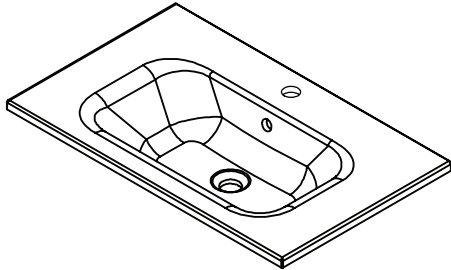

SPECIFICATION SHEET

Kolum 750mm 1 Drawer Wall Vanity

Features

- Wall Hung
- 1 Drawer
- Gloss White: 2-pack urethane on MRF
- Colours: Timber Veneer on Plywood
- Dimensions: H420 x W750 x D465

Colour Options with Code

TOP VIEW

SPECIFICATION SHEET

750mm Basin Options

Via

StoneCast with overflow
VIA750

W750 x D460 x H20

Ponti

StoneCast with overflow
PO750

W750 x D460 x H50

Ari

StoneCast with overflow
VA750

W750 x D465 x H50

requires a $\phi 32$ mm waste

SPECIFICATION SHEET

750mm Basin Options

Clasico