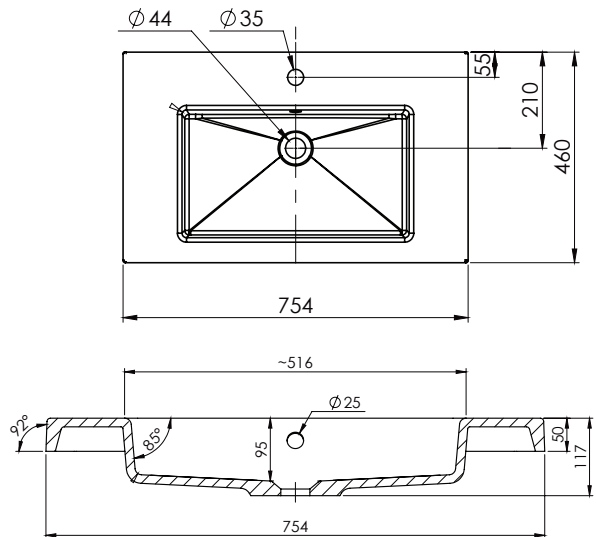

SPECIFICATION SHEET

Kolum 750mm 1 Drawer Wall Vanity

Features

- Wall Hung
- 1 Drawer
- Gloss White: 2-pack urethane on MRF
- Colours: Timber Veneer on Plywood
- Dimensions: H420 x W750 x D465

Colour Options with Code

TOP VIEW

SPECIFICATION SHEET

750mm Basin Options

Via

StoneCast with overflow
VIA750

W750 x D460 x H20

Ponti

StoneCast with overflow
PO750

W750 x D460 x H50

Ari

StoneCast with overflow
VA750

W750 x D465 x H50

requires a $\phi 32$ mm waste

SPECIFICATION SHEET

750mm Basin Options

Clasico

Vitreous China with overflow
4220

W760 x D465 x H20