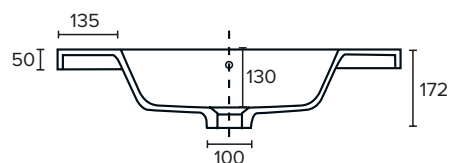

SPECIFICATION SHEET

Kolum 750mm 1 Drawer Wall Vanity

Features

- Wall Hung
- 1 Drawer
- Gloss White: 2-pack urethane on MRF
- Colours: Timber Veneer on Plywood
- Dimensions: H420 x W750 x D465

Colour Options with Code

TOP VIEW

SPECIFICATION SHEET

750mm Basin Options

Via

StoneCast with overflow
VIA750

W750 x D460 x H20

Ponti

StoneCast with overflow
PO750

W750 x D460 x H50

Ari

StoneCast with overflow
VA750

W750 x D465 x H50

requires a $\phi 32$ mm waste

SPECIFICATION SHEET

750mm Basin Options

Clasico

Vitreous China with overflow
4220

W760 x D465 x H20