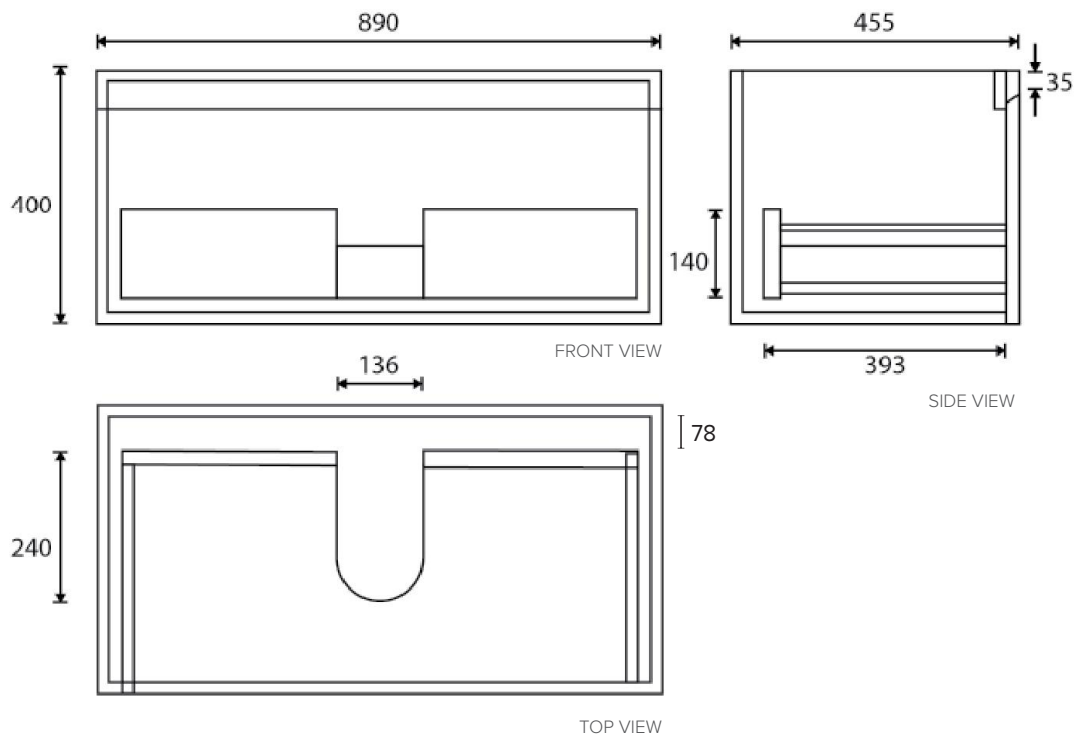

### Features

- Wall Hung
- 1 Drawer
- Gloss White: 2-pack urethane on MRF
- Colours: Timber Veneer on Plywood
- Dimensions: H420 x W900 x D465

### Technical Details

Note: All measurements shown are in millimetres. Sizes are nominal.

### Via

StoneCast with overflow  
VIA900

W900 x D460 x H20

## 900mm Basin Options