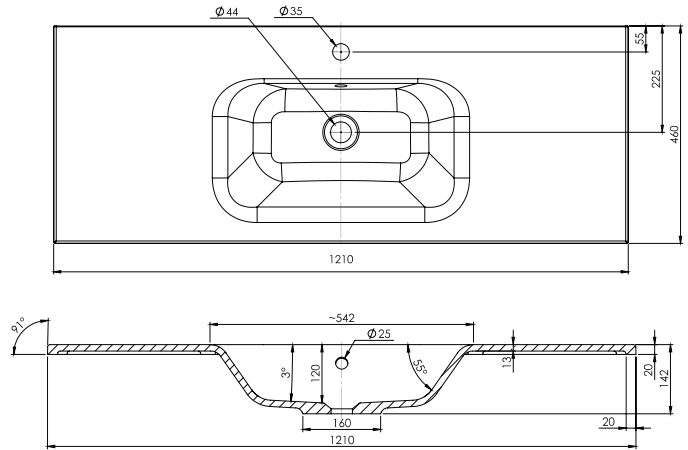

SPECIFICATION SHEET

Kolum 1200mm 2 Drawer Wall Vanity

Features

- Wall Hung
- 2 Drawers
- Gloss White: 2-pack urethane on MRF
- Colours: Timber Veneer on Plywood
- Dimensions: H420 x W1200 x D465

Colour Options with Code

TOP VIEW

SPECIFICATION SHEET

1200mm Basin Options

Via

StoneCast with overflow
VIA1200

W1210 x D460 x H20

Ponti

StoneCast with overflow
PO1200

W1200 x D460 x H50

Ari

StoneCast with overflow
VA1200

W1200 x D465 x H50

SPECIFICATION SHEET

1200mm Basin Options

Clasico

Vitreous China with overflow
4230

W1200 x D465 x H20