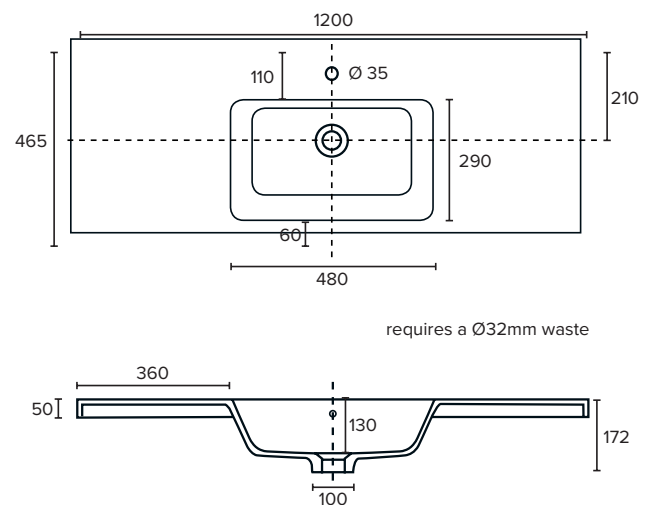

SPECIFICATION SHEET

Kolum 1200mm 2 Drawer Wall Vanity

Features

- Wall Hung
- 2 Drawers
- Gloss White: 2-pack urethane on MRF
- Colours: Timber Veneer on Plywood
- Dimensions: H420 x W1200 x D465

Colour Options with Code

TOP VIEW

SPECIFICATION SHEET

1200mm Basin Options

Via

StoneCast with overflow
VIA1200

W1210 x D460 x H20

Ponti

StoneCast with overflow
PO1200

W1200 x D460 x H50

Ari

StoneCast with overflow
VA1200

W1200 x D465 x H50

SPECIFICATION SHEET

1200mm Basin Options

Clasico

Vitreous China with overflow
4230

W1200 x D465 x H20