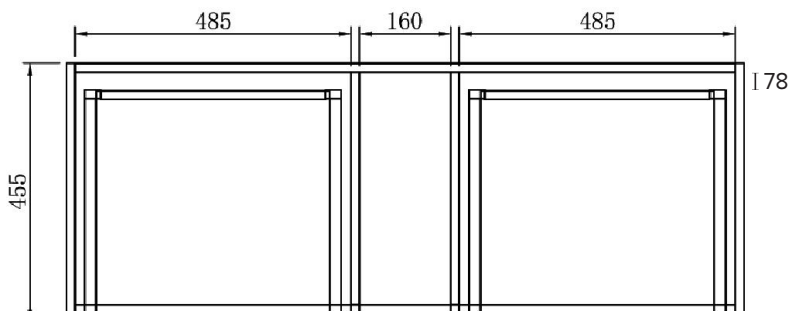

SPECIFICATION SHEET

Kolum 1200mm 2 Drawer Wall Vanity

Features

- Wall Hung
- 2 Drawers
- Gloss White: 2-pack urethane on MRF
- Colours: Timber Veneer on Plywood
- Dimensions: H420 x W1200 x D465

Colour Options with Code

TOP VIEW

SPECIFICATION SHEET

1200mm Basin Options

Via

StoneCast with overflow
VIA1200

W1210 x D460 x H20

Ponti

StoneCast with overflow
PO1200

W1200 x D460 x H50

Ari

StoneCast with overflow
VA1200

W1200 x D465 x H50

SPECIFICATION SHEET

1200mm Basin Options

Clasico

Vitreous China with overflow
4230

W1200 x D465 x H20