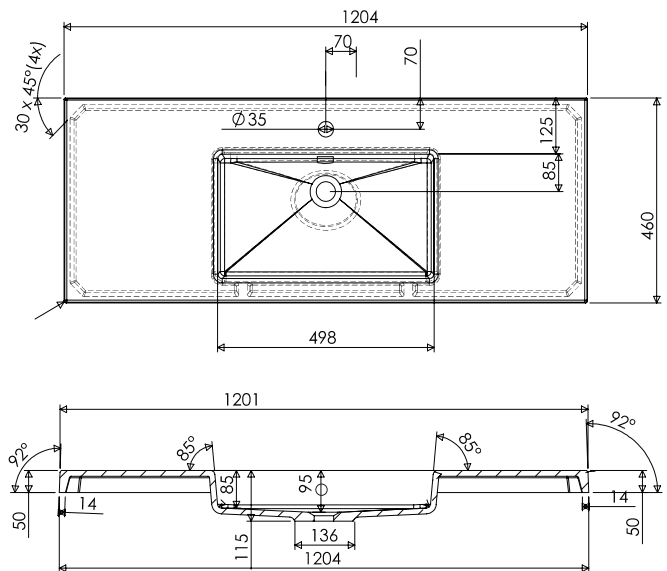

SPECIFICATION SHEET

Kolum 1200mm 2 Drawer Wall Vanity

Features

- Wall Hung
- 2 Drawers
- Gloss White: 2-pack urethane on MRF
- Colours: Timber Veneer on Plywood
- Dimensions: H420 x W1200 x D465

Colour Options with Code

TOP VIEW

SPECIFICATION SHEET

1200mm Basin Options

Via

StoneCast with overflow
VIA1200

W1210 x D460 x H20

Ponti

StoneCast with overflow
PO1200

W1200 x D460 x H50

Ari

StoneCast with overflow
VA1200

W1200 x D465 x H50

SPECIFICATION SHEET

1200mm Basin Options

Clasico

Vitreous China with overflow
4230

W1200 x D465 x H20