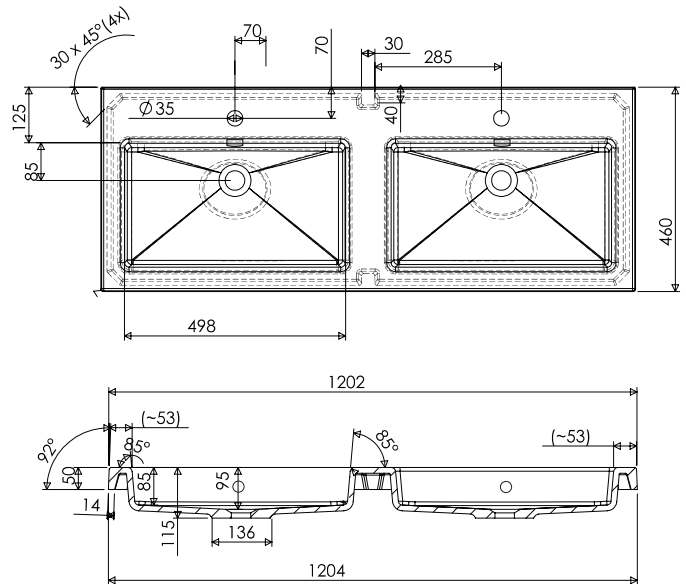

Ponti

StoneCast with overflow
PO1200D

W1200 x D460 x H50