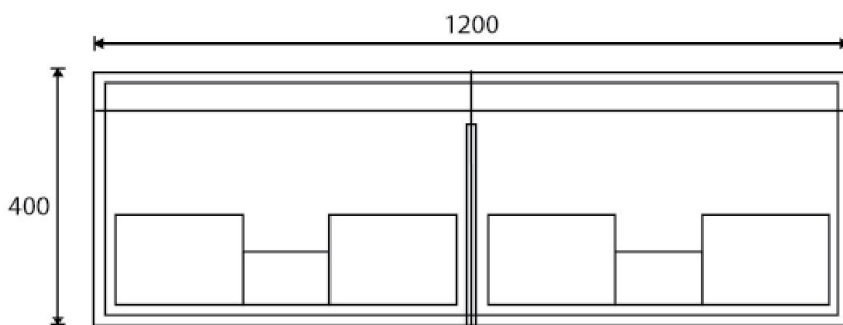

### Features

- Wall Hung
- 2 Drawers
- Double Basin
- Gloss White: 2-pack urethane on MRF
- Colours: Timber Veneer on Plywood
- Dimensions: H420 x W1200 x D465

### Technical Details

Note: All measurements shown are in millimetres. Sizes are nominal.

FRONT VIEW

SIDE VIEW

TOP VIEW