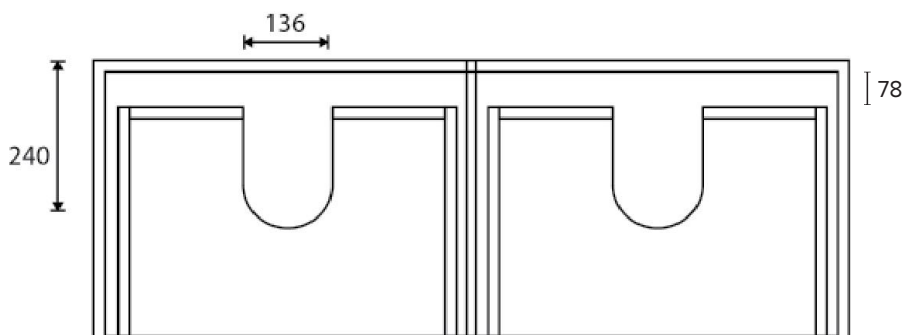

### Features

- Wall Hung
- 2 Drawers
- Double Basin
- Gloss White: 2-pack urethane on MRF
- Colours: Timber Veneer on Plywood
- Dimensions: H420 x W1200 x D465

### Technical Details

Note: All measurements shown are in millimetres. Sizes are nominal.

FRONT VIEW

SIDE VIEW

TOP VIEW

## 1200mm Double Basin Options