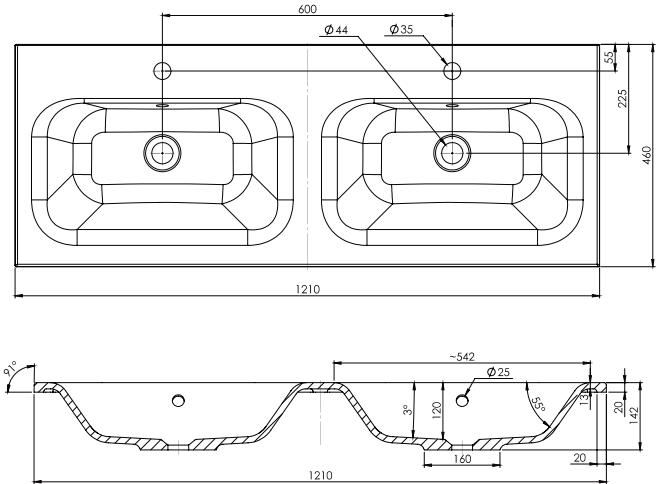

SPECIFICATION SHEET

1200mm Double Basin Options

Via

StoneCast with overflow
VIA1200D

W1210 x D460 x H20