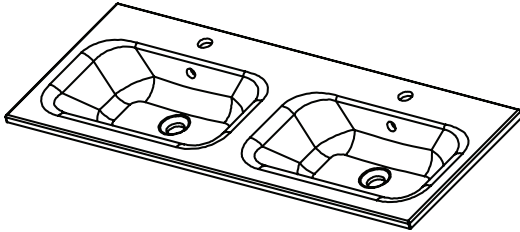

SPECIFICATION SHEET

1200mm Double Basin Options

Via

StoneCast with overflow
VIA1200D

W1210 x D460 x H20