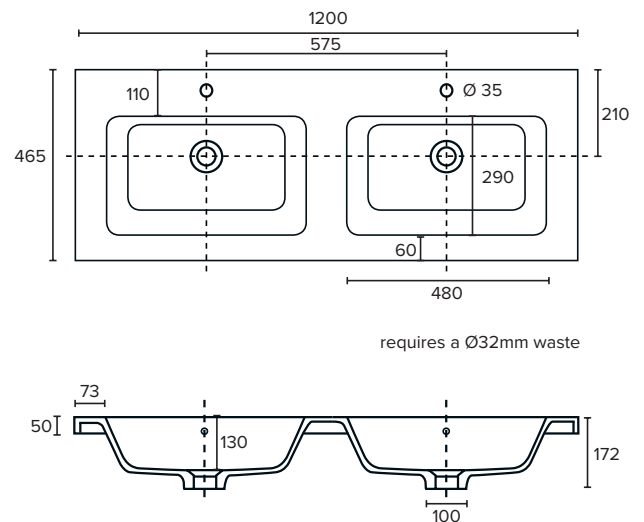

Ari

StoneCast with overflow
VA1200D

W1200 x D465 x H50