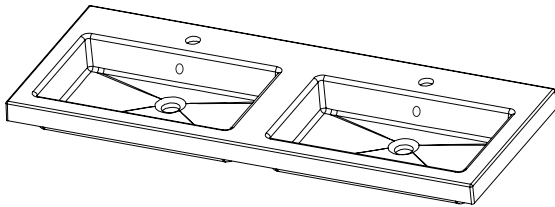

Ponti

StoneCast with overflow
PO1200D

W1200 x D460 x H50