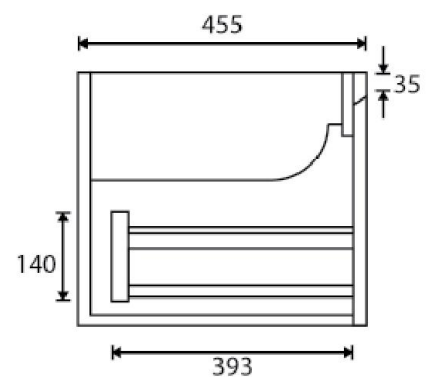

### Features

- Wall Hung
- 2 Drawers
- Double Basin
- Gloss White: 2-pack urethane on MRF
- Colours: Timber Veneer on Plywood
- Dimensions: H420 x W1200 x D465

### Technical Details

Note: All measurements shown are in millimetres. Sizes are nominal.

FRONT VIEW

SIDE VIEW

TOP VIEW

## 1200mm Double Basin Options