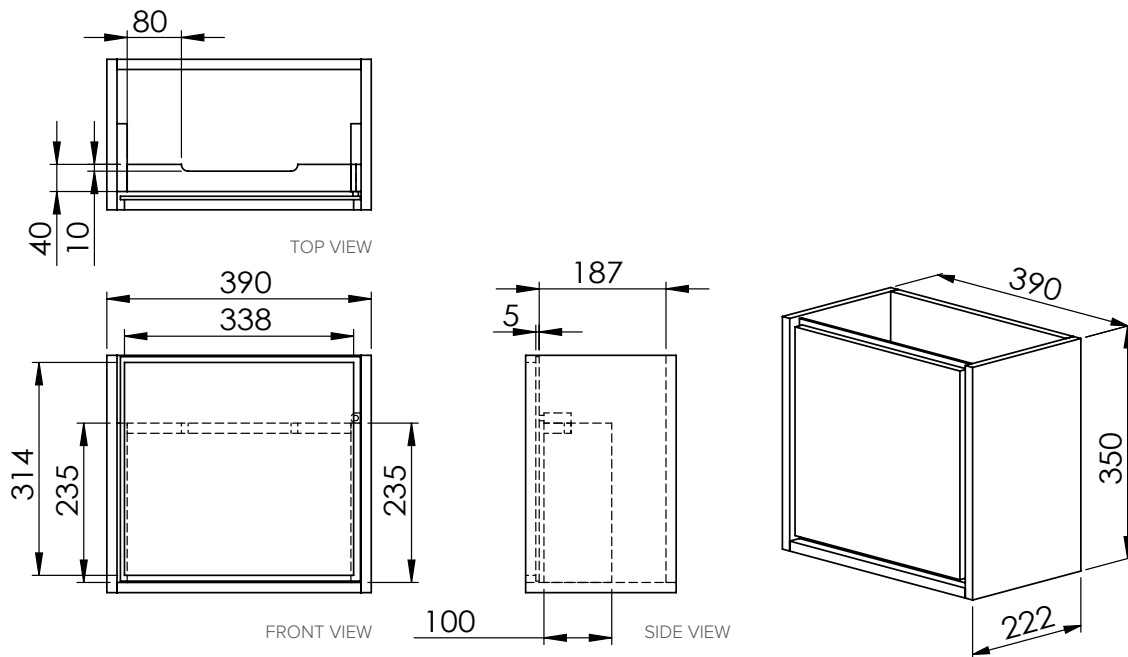

SPECIFICATION SHEET

Madera 400mm 1 Door Wall Vanity

Features

- Wall Hung
- 1 Door, Push-to-open
- Single Basin
- Colours: Timber Veneer on Plywood
- Dimensions: H365 x W400 x D220

Colour Options with Code

Blanco Oak
8662BO

Washed Oak
8662WO

American
Walnut
8662AW

Dark Oak
8662DO

Technical Details

Note: All measurements shown are in millimetres. Sizes are nominal.

SPECIFICATION SHEET

Stonecast Ari 400 Basin

Stonecast

3828

H85 X W405 X D220

SPECIFICATION SHEET

Stonecast Delgado 400 Basin

Stonecast

D40015

H146 X W400 X D225