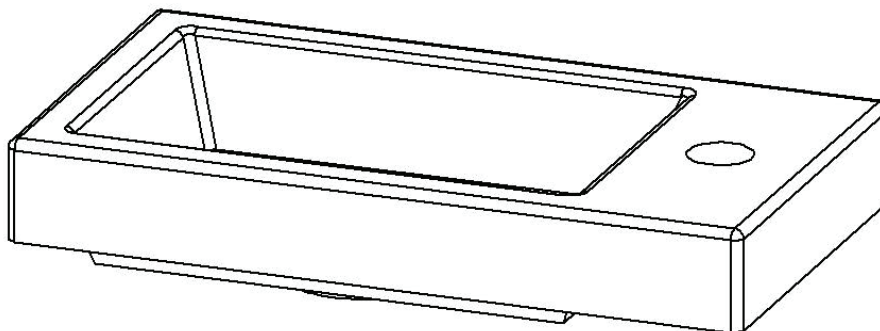

SPECIFICATION SHEET

Madera 400mm 1 Door Wall Vanity

Features

- Wall Hung
- 1 Door, Push-to-open
- Single Basin
- Colours: Timber Veneer on Plywood
- Dimensions: H365 x W400 x D220

Colour Options with Code

Blanco Oak
8662BO

Washed Oak
8662WO

American
Walnut
8662AW

Dark Oak
8662DO

Technical Details

Note: All measurements shown are in millimetres. Sizes are nominal.

SPECIFICATION SHEET

Stonecast Ari 400 Basin

Stonecast

3828

H85 X W405 X D220

SPECIFICATION SHEET

Stonecast Delgado 400 Basin

Stonecast

D40015

H146 X W400 X D225