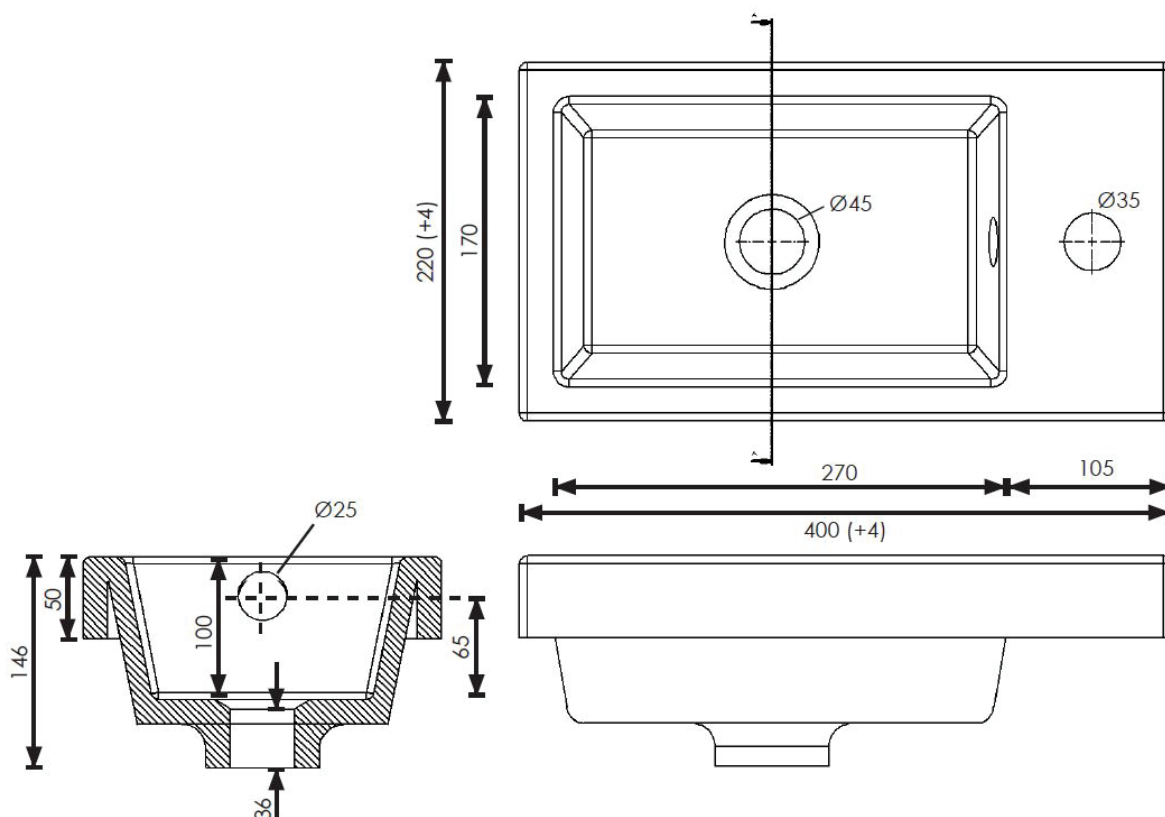

SPECIFICATION SHEET

Madera 400mm 1 Door Wall Vanity

Features

- Wall Hung
- 1 Door, Push-to-open
- Single Basin
- Colours: Timber Veneer on Plywood
- Dimensions: H365 x W400 x D220

Colour Options with Code

Blanco Oak
8662BO

Washed Oak
8662WO

American
Walnut
8662AW

Dark Oak
8662DO

Technical Details

Note: All measurements shown are in millimetres. Sizes are nominal.

SPECIFICATION SHEET

Stonecast Ari 400 Basin

Stonecast

3828

H85 X W405 X D220

SPECIFICATION SHEET

Stonecast Delgado 400 Basin

Stonecast

D40015

H146 X W400 X D225