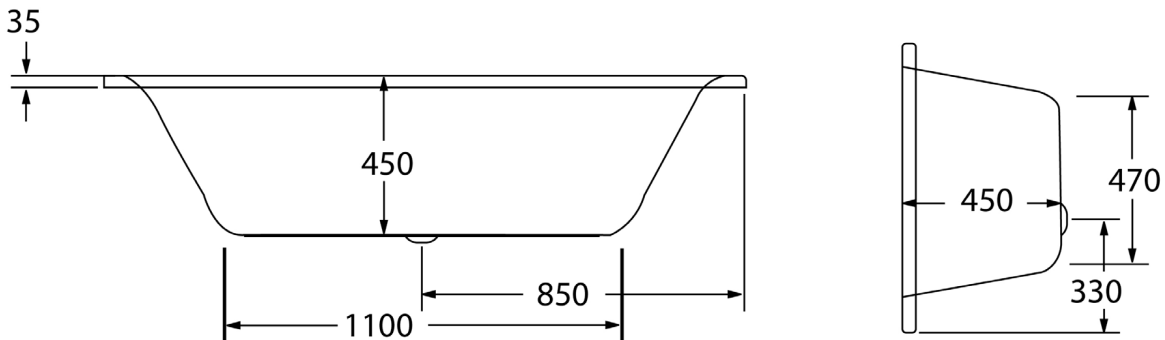

### Features

- Capacity: 200 litres
- Weight: 22 kgs
- Made from easy to clean sanitary grade acrylic
- Fibreglass laminate reinforced for optimum strength
- Requires a 40mm waste (not included)
- All Drop-in baths include an adjustable steel support structure
- Dimensions: L1700 X W750 X D450

### Technical Details

Note: All measurements shown are in millimetres. Sizes are nominal.

SIDE VIEW

TOP VIEW