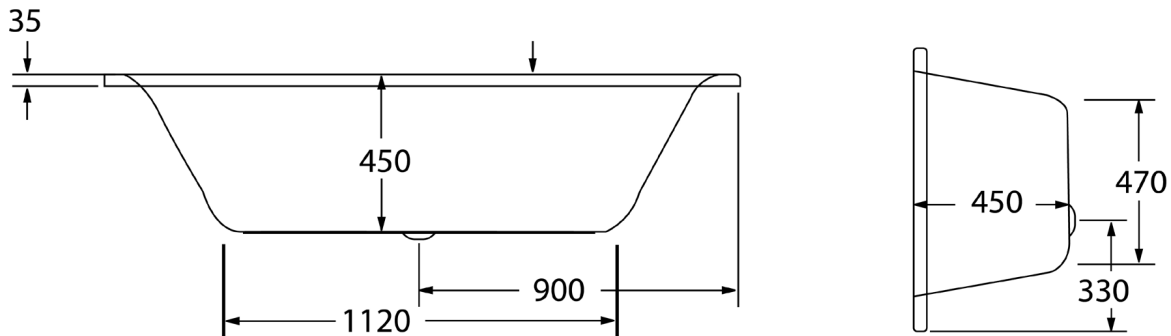

SPECIFICATION SHEET

MAISON BATH

CODE: 7806

Features

- Capacity: 230 litres
- Weight: 24 kgs
- Made from easy to clean sanitary grade acrylic
- Fibreglass laminate reinforced for optimum strength
- Requires a 40mm waste (not included)
- All Drop-in baths include an adjustable steel support structure
- Dimensions: L1800 X W800 X D450

Technical Details

Note: All measurements shown are in millimetres. Sizes are nominal.

SIDE VIEW

TOP VIEW