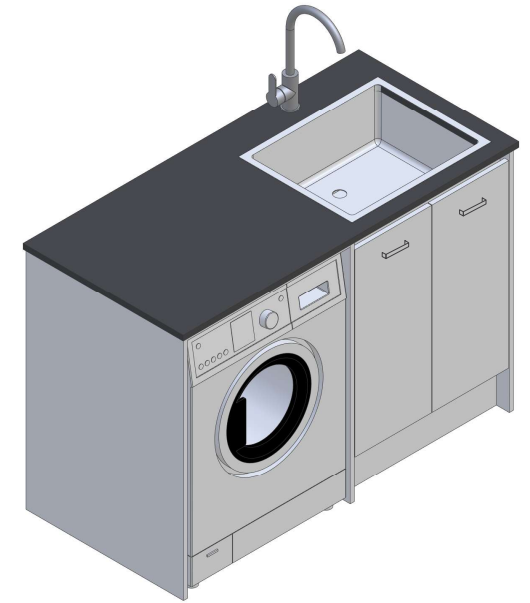

SPECIFICATION SHEET

Matakana Laundry Right Hand Sink

Scale:
Dimension: mm

Drawing Title:

**Matakana
Right Hand Sink**

Description:

**Laundry Matakana
Right Hand Sink Option**

Address: