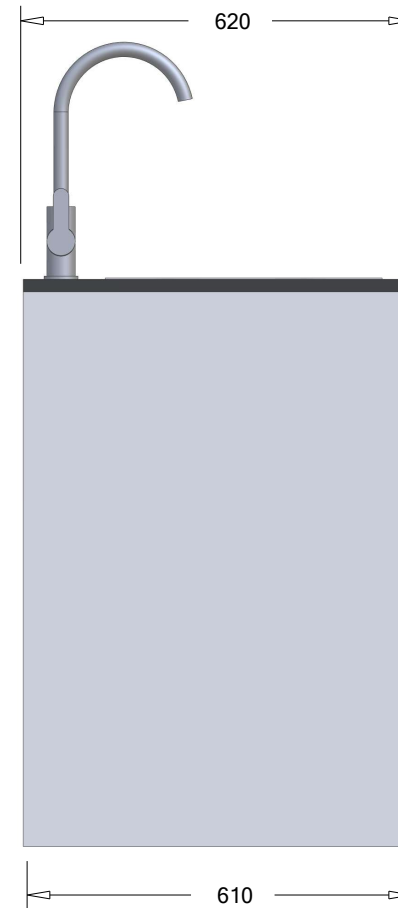

SPECIFICATION SHEET

Matakana Laundry Right Hand Sink

Scale:
Dimension: mm

Drawing Title:

**Matakana
Right Hand Sink**

Description:

**Laundry Matakana
Right Hand Sink Option**

Address: