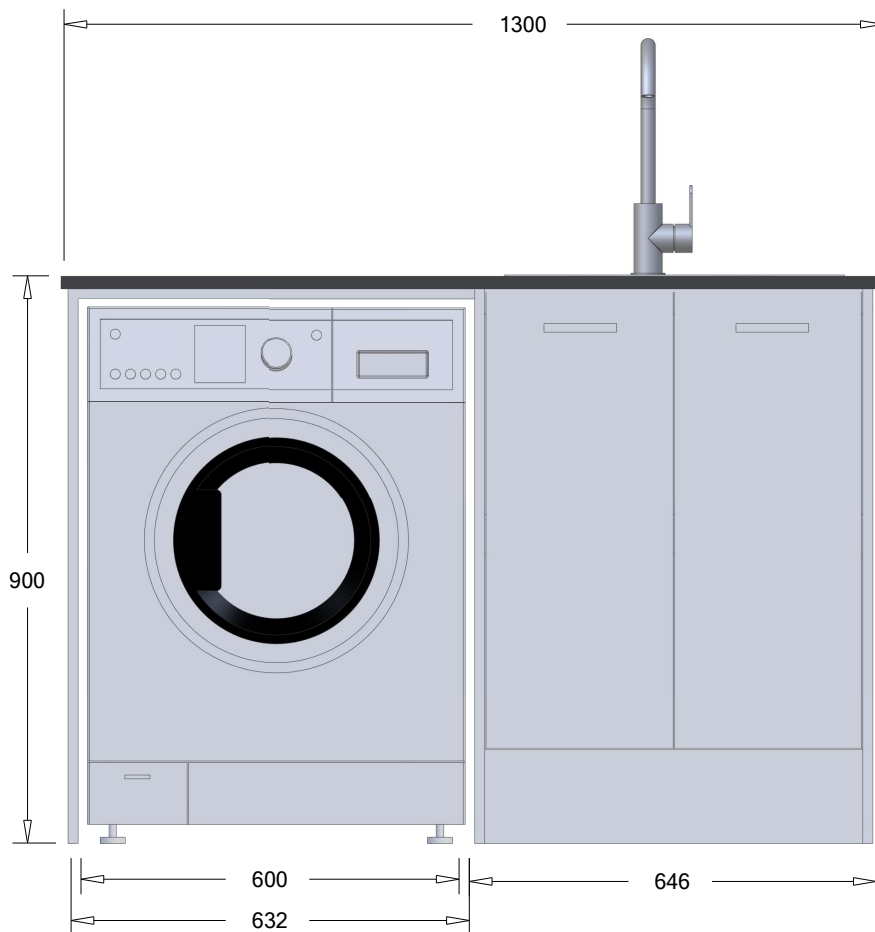

SPECIFICATION SHEET

Matakana Laundry Right Hand Sink

Scale:
Dimension: mm

Drawing Title:

**Matakana
Right Hand Sink**

Description:

**Laundry Matakana
Right Hand Sink Option**

Address: