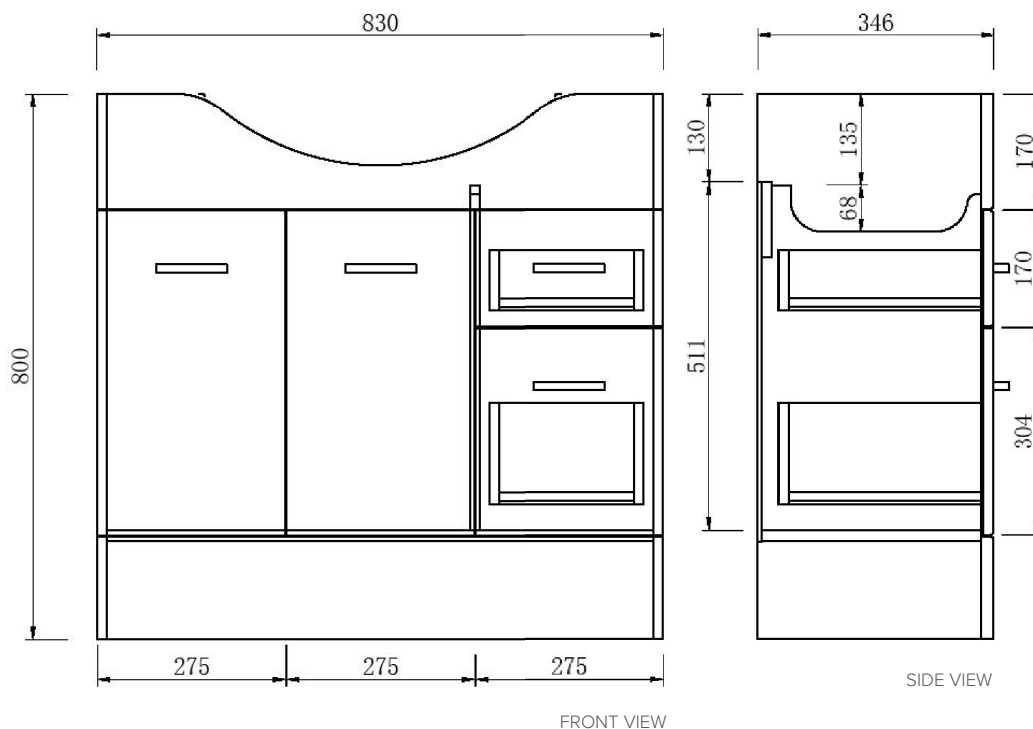

### Features

- Floorstanding
- 2 Doors
- 2 Drawers
- Single Basin
- Gloss White: 2-pack urethane on MRF
- Colours: Laminate Finish
- Dimensions: H850 x W870 x D490

### Technical Details

Note: All measurements shown are in millimetres. Sizes are nominal.

## Montana 870 Basin

Vitreous China with Overflow  
10087

W870 x D490