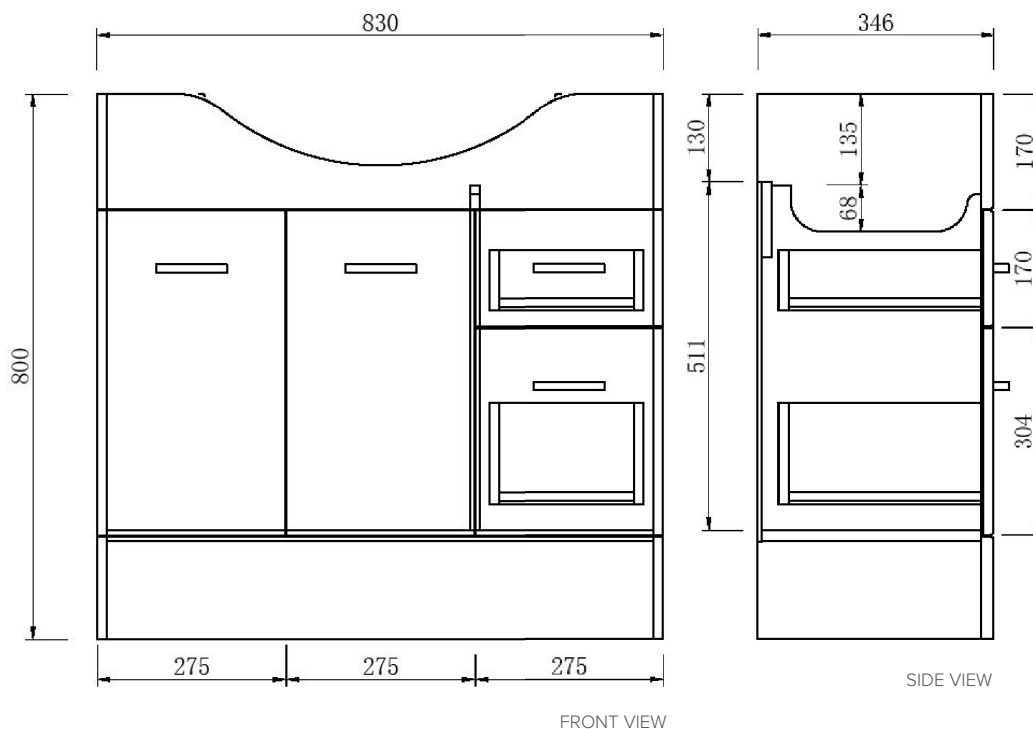

## Montana 870mm 2 Door, 2 Drawer Floor Vanity

### Features

- Floorstanding
- 2 Doors, 2 Drawers
- Single Semi-Recessed Basin
- Matte White: 2-pack urethane on MRF
- Dimensions: H850 x W870 x D490

### Technical Details

Note: All measurements shown are in millimetres. Sizes are nominal.

## Montana 870 Basin

Vitreous China with Overflow  
10087

W870 x D490