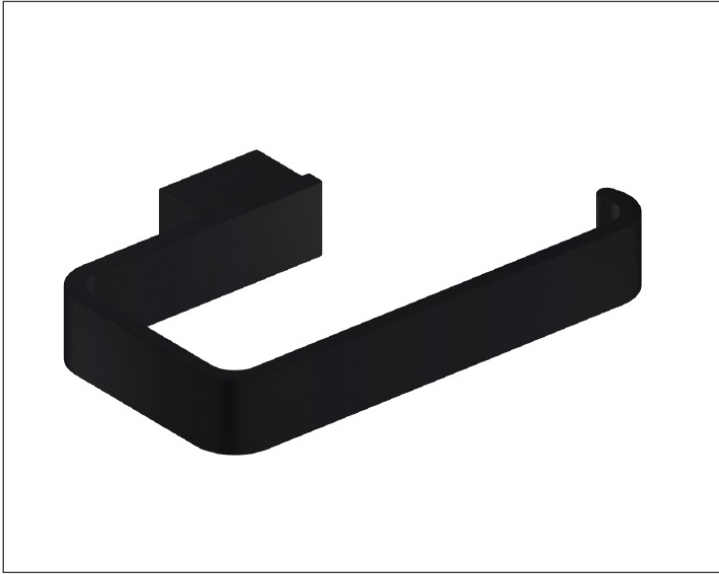

SPECIFICATION SHEET

Quadro Toilet Roll Holder

Features

- Colours: Chrome, Matte Black, Brushed Nickel, Gunmetal, and Brushed Brass
- Dimensions: H20 X W137 X D93

Colour Options with Code

Chrome
9221

Matte Black
9221B

Brushed Nickel
9221NK

Gunmetal
9221GM

Brushed Brass
9221BB

Technical Details

Note: All measurements shown are in millimetres. Sizes are nominal.