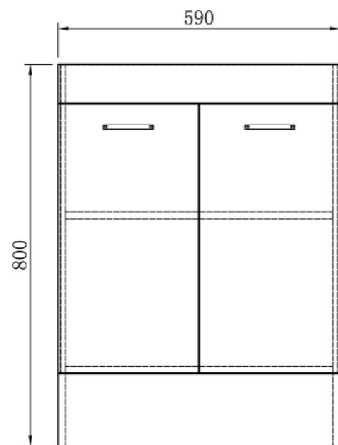

SPECIFICATION SHEET

Qube 600mm 2 Door Floor Vanity

Features

- Floorstanding
- 2 Doors
- Single Basin
- Gloss White: 2-pack urethane on MRF
- Colours: Laminate finish
- Dimensions: H820 x W600 x D465

Colour Options with Code

Gloss White
3555

Hickory Oak
3555HO

Wenge
3550

Technical Details

Note: All measurements shown are in millimetres. Sizes are nominal.

FRONT VIEW

SIDE VIEW

TOP VIEW

SPECIFICATION SHEET

Clasico 600 Basin

Newtech Code: 4215

Vitreous China

L600 X W465

SECTION A-A