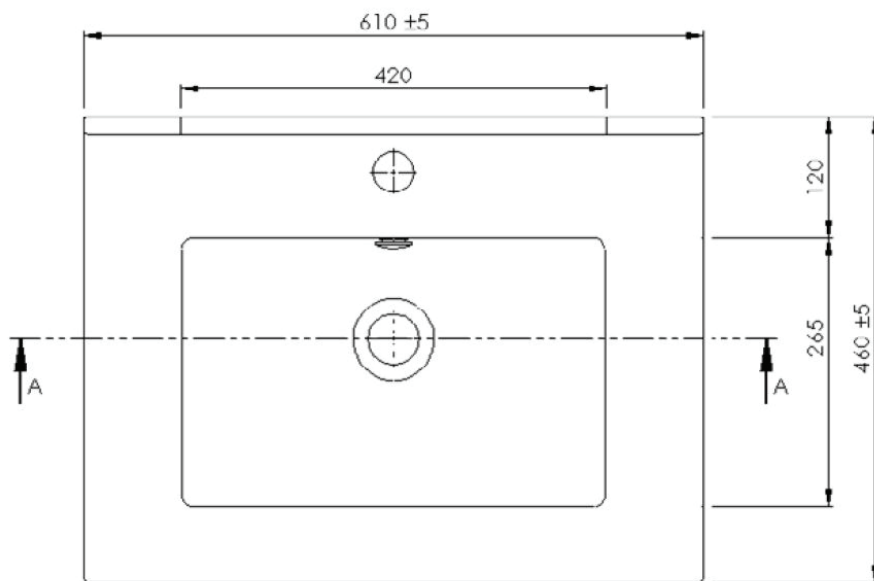

SPECIFICATION SHEET

Qube 600mm 2 Door Floor Vanity

Features

- Floorstanding
- 2 Doors
- Single Basin
- Gloss White: 2-pack urethane on MRF
- Colours: Laminate finish
- Dimensions: H820 x W600 x D465

Colour Options with Code

Gloss White
3555

Hickory Oak
3555HO

Wenge
3550

Technical Details

Note: All measurements shown are in millimetres. Sizes are nominal.

FRONT VIEW

SIDE VIEW

TOP VIEW

SPECIFICATION SHEET

Clasico 600 Basin

Newtech Code: 4215

Vitreous China

L600 X W465

SECTION A-A