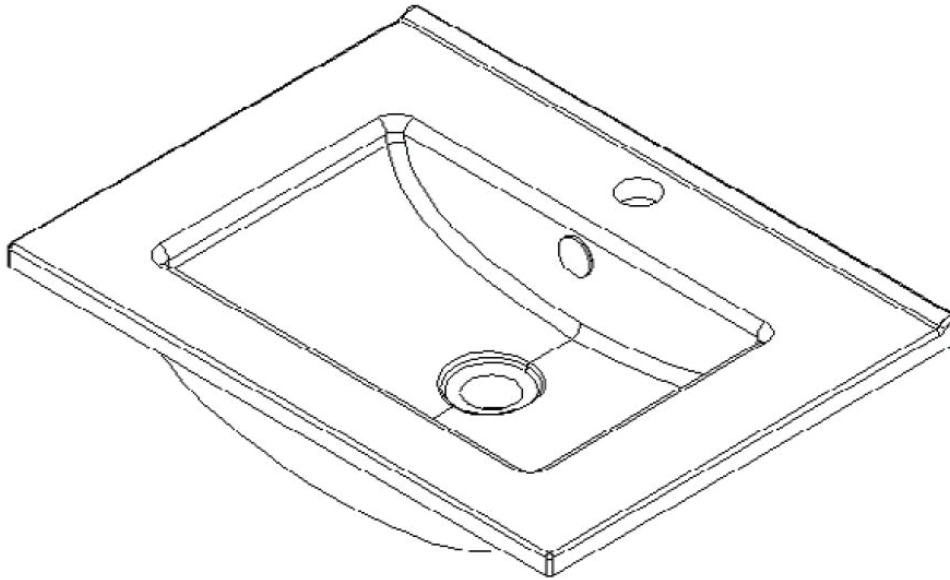

SPECIFICATION SHEET

Qube 600mm 2 Door Floor Vanity

Features

- Floorstanding
- 2 Doors
- Single Basin
- Gloss White: 2-pack urethane on MRF
- Colours: Laminate finish
- Dimensions: H820 x W600 x D465

Colour Options with Code

Gloss White
3555

Hickory Oak
3555HO

Wenge
3550

Technical Details

Note: All measurements shown are in millimetres. Sizes are nominal.

FRONT VIEW

SIDE VIEW

TOP VIEW

SPECIFICATION SHEET

Clasico 600 Basin

Newtech Code: 4215

Vitreous China

L600 X W465

SECTION A-A