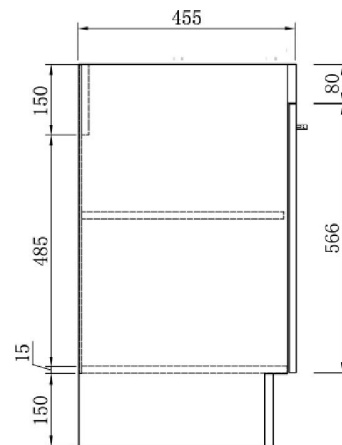

SPECIFICATION SHEET

Qube 600mm 2 Door Floor Vanity

Features

- Floorstanding
- 2 Doors
- Single Basin
- Gloss White: 2-pack urethane on MRF
- Colours: Laminate finish
- Dimensions: H820 x W600 x D465

Colour Options with Code

Gloss White
3555

Hickory Oak
3555HO

Wenge
3550

Technical Details

Note: All measurements shown are in millimetres. Sizes are nominal.

FRONT VIEW

SIDE VIEW

TOP VIEW

SPECIFICATION SHEET

Clasico 600 Basin

Newtech Code: 4215

Vitreous China

L600 X W465

SECTION A-A