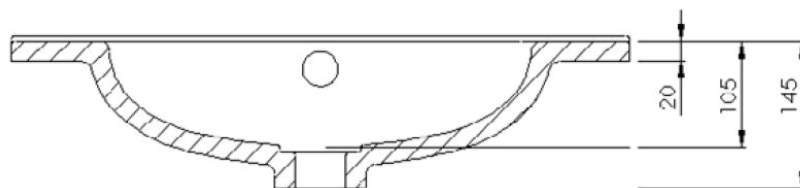

SPECIFICATION SHEET

Qube 600mm 2 Door Floor Vanity

Features

- Floorstanding
- 2 Doors
- Single Basin
- Gloss White: 2-pack urethane on MRF
- Colours: Laminate finish
- Dimensions: H820 x W600 x D465

Colour Options with Code

Gloss White
3555

Hickory Oak
3555HO

Wenge
3550

Technical Details

Note: All measurements shown are in millimetres. Sizes are nominal.

FRONT VIEW

SIDE VIEW

TOP VIEW

SPECIFICATION SHEET

Clasico 600 Basin

Newtech Code: 4215

Vitreous China

L600 X W465

SECTION A-A