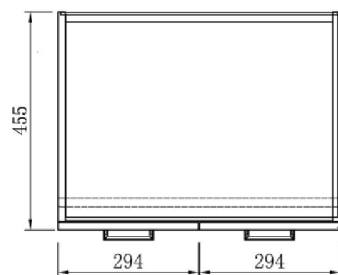

SPECIFICATION SHEET

Qube 600mm 2 Door Floor Vanity

Features

- Floorstanding
- 2 Doors
- Single Basin
- Gloss White: 2-pack urethane on MRF
- Colours: Laminate finish
- Dimensions: H820 x W600 x D465

Colour Options with Code

Gloss White
3555

Hickory Oak
3555HO

Wenge
3550

Technical Details

Note: All measurements shown are in millimetres. Sizes are nominal.

FRONT VIEW

SIDE VIEW

TOP VIEW

SPECIFICATION SHEET

Clasico 600 Basin

Newtech Code: 4215

Vitreous China

L600 X W465

SECTION A-A