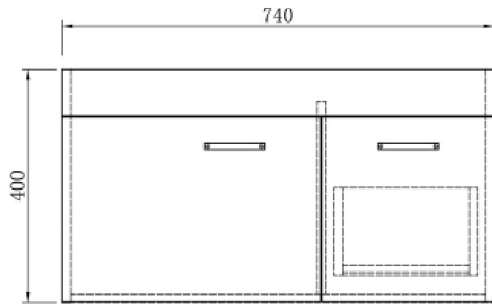

### Features

- Wall Hung
- 1 Drawer
- 1 Door
- Single Basin
- Gloss White: 2-pack urethane on MRF
- Colours: Laminate finish
- Dimensions: H420 x W750 x D465

### Technical Details

Note: All measurements shown are in millimetres. Sizes are nominal.

FRONT VIEW

SIDE VIEW

TOP VIEW

### Via

StoneCast with overflow  
VIA750

W750 x D460 x H20

### Ari

StoneCast with overflow  
VA750

W750 x D465 x H50

requires a  $\phi 32$ mm waste