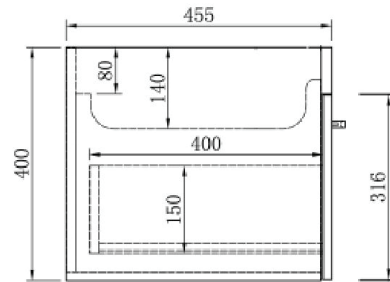

### Features

- Wall Hung
- 1 Drawer
- 1 Door
- Single Basin
- Gloss White: 2-pack urethane on MRF
- Colours: Laminate finish
- Dimensions: H420 x W750 x D465

### Technical Details

Note: All measurements shown are in millimetres. Sizes are nominal.

FRONT VIEW

SIDE VIEW

TOP VIEW

## 750mm Basin Options

### Via

StoneCast with overflow  
VIA750

W750 x D460 x H20