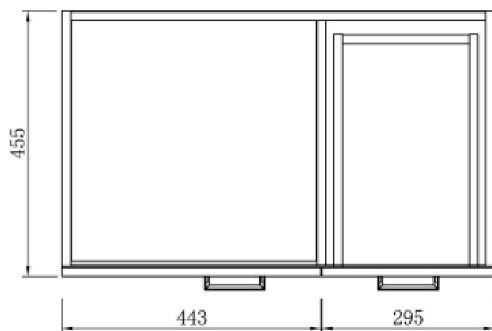

### Features

- Wall Hung
- 1 Drawer
- 1 Door
- Single Basin
- Gloss White: 2-pack urethane on MRF
- Colours: Laminate finish
- Dimensions: H420 x W750 x D465

### Technical Details

Note: All measurements shown are in millimetres. Sizes are nominal.

FRONT VIEW

SIDE VIEW

TOP VIEW