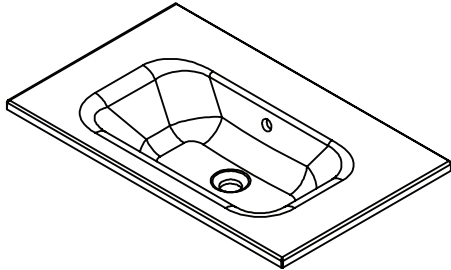

SPECIFICATION SHEET

750mm Basin Options

Via

StoneCast with overflow
VIA750

W750 x D460 x H20