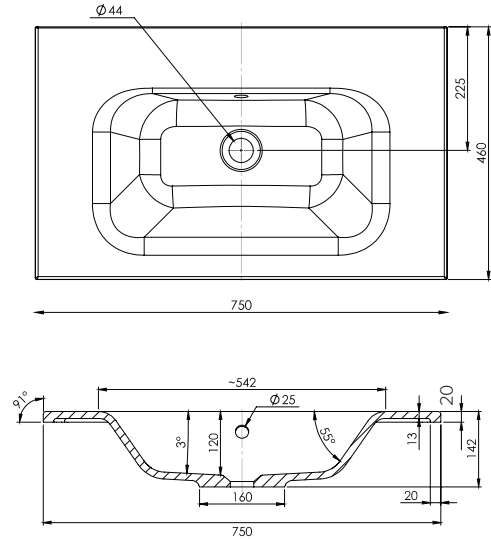

SPECIFICATION SHEET

750mm Basin Options

Via

StoneCast with overflow
VIA750

W750 x D460 x H20