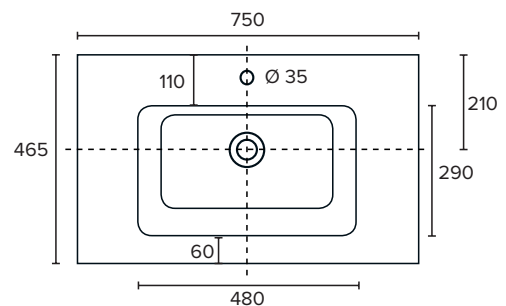

### Features

- Wall Hung
- 1 Drawer
- 1 Door
- Single Basin
- Gloss White: 2-pack urethane on MRF
- Colours: Laminate finish
- Dimensions: H420 x W750 x D465

### Technical Details

Note: All measurements shown are in millimetres. Sizes are nominal.

FRONT VIEW

SIDE VIEW

TOP VIEW

### Via

StoneCast with overflow  
VIA750

W750 x D460 x H20

### Ari

StoneCast with overflow  
VA750

W750 x D465 x H50

requires a  $\phi 32$ mm waste