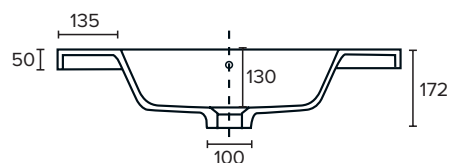

### Technical Details

Note: All measurements shown are in millimetres. Sizes are nominal.

FRONT VIEW

SIDE VIEW

TOP VIEW

### Ari

StoneCast with overflow  
VA750

W750 x D465 x H50

requires a  $\phi 32$ mm waste