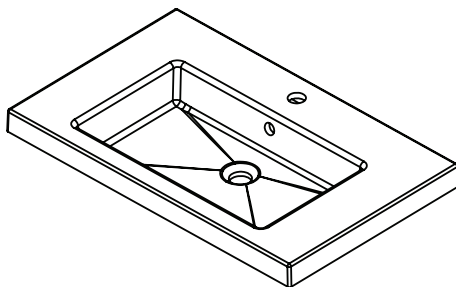

Ponti

StoneCast with overflow
PO750

W750 x D460 x H50