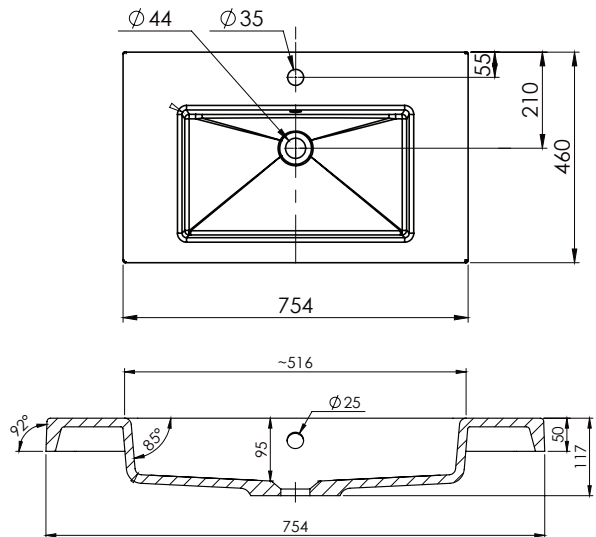

### Technical Details

Note: All measurements shown are in millimetres. Sizes are nominal.

FRONT VIEW

SIDE VIEW

TOP VIEW

### Via

StoneCast with overflow  
VIA750

W750 x D460 x H20

### Ari

StoneCast with overflow  
VA750

W750 x D465 x H50

requires a  $\phi 32$ mm waste