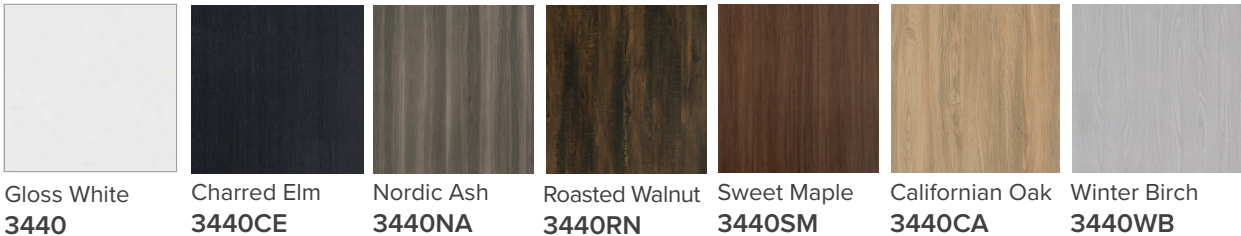

### Features

- Wall Hung
- 1 Drawer
- 1 Door
- Single Basin
- Gloss White: 2-pack urethane on MRF
- Colours: Laminate finish
- Dimensions: H420 x W750 x D465

### Colour Options with Code