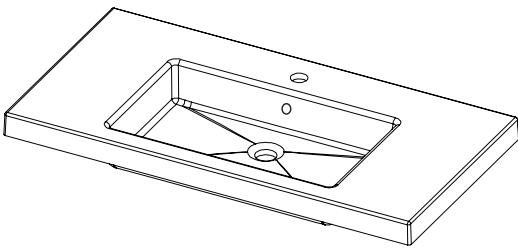

SPECIFICATION SHEET

Qube 900mm 2 Door, 1 Drawer Wall Vanity

Features

- Wall Hung
- 1 Drawer
- 2 Doors
- Single Basin
- Gloss White: 2-pack urethane on MRF
- Colours: Laminate finish
- Dimensions: H420 x W900 x D465

Colour Options with Code

Technical Details

Note: All measurements shown are in millimetres. Sizes are nominal.

SPECIFICATION SHEET

900mm Basin Options

Via

StoneCast with overflow
VIA900

W900 x D460 x H20

Ponti

StoneCast with overflow
PO900

W900 x D460 x H50

Ari

StoneCast with overflow
VA900

W900 x D465 x H50

SPECIFICATION SHEET

900mm Basin Options

Clasico

Vitreous China with overflow
4225

W910 x D465 x H20