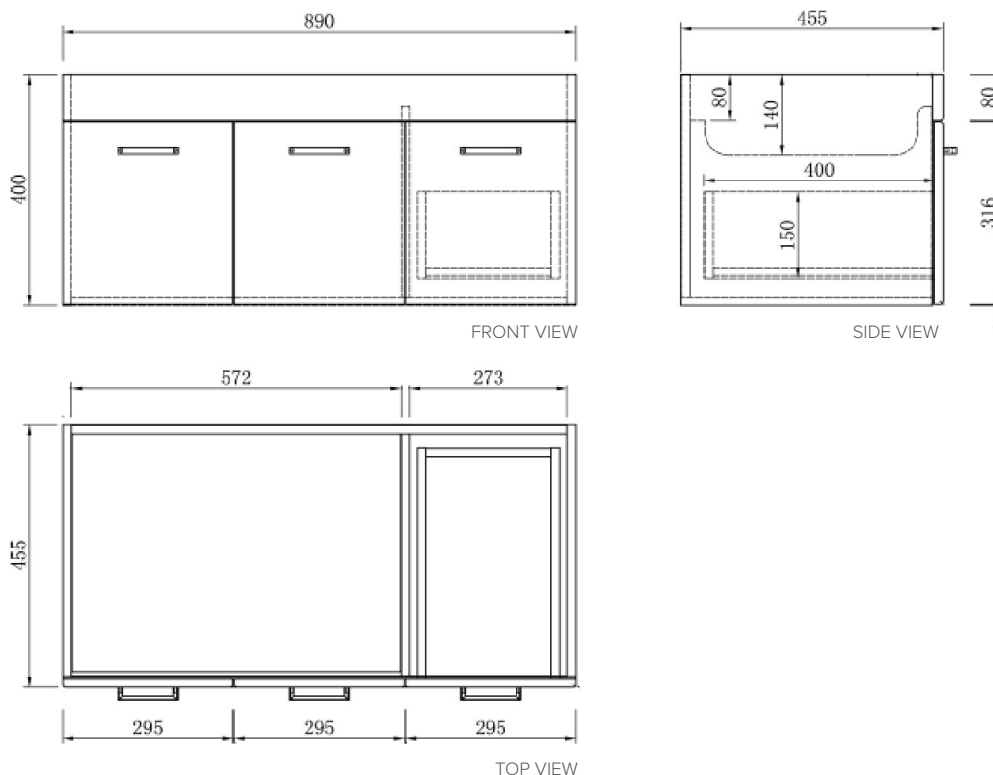

SPECIFICATION SHEET

Qube 900mm 2 Door, 1 Drawer Wall Vanity

Features

- Wall Hung
- 1 Drawer
- 2 Doors
- Single Basin
- Gloss White: 2-pack urethane on MRF
- Colours: Laminate finish
- Dimensions: H420 x W900 x D465

Colour Options with Code

Technical Details

Note: All measurements shown are in millimetres. Sizes are nominal.

SPECIFICATION SHEET

900mm Basin Options

Via

StoneCast with overflow
VIA900

W900 x D460 x H20

Ponti

StoneCast with overflow
PO900

W900 x D460 x H50

Ari

StoneCast with overflow
VA900

W900 x D465 x H50

SPECIFICATION SHEET

900mm Basin Options

Clasico

Vitreous China with overflow
4225

W910 x D465 x H20