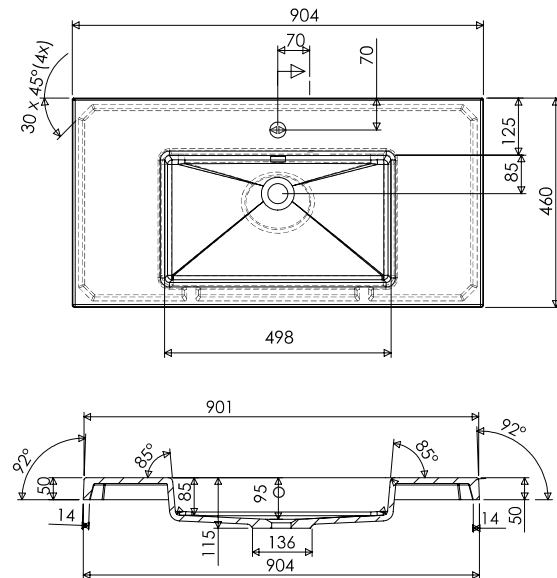

SPECIFICATION SHEET

Qube 900mm 2 Door, 1 Drawer Wall Vanity

Features

- Wall Hung
- 1 Drawer
- 2 Doors
- Single Basin
- Gloss White: 2-pack urethane on MRF
- Colours: Laminate finish
- Dimensions: H420 x W900 x D465

Colour Options with Code

Technical Details

Note: All measurements shown are in millimetres. Sizes are nominal.

SPECIFICATION SHEET

900mm Basin Options

Via

StoneCast with overflow
VIA900

W900 x D460 x H20

Ponti

StoneCast with overflow
PO900

W900 x D460 x H50

Ari

StoneCast with overflow
VA900

W900 x D465 x H50

SPECIFICATION SHEET

900mm Basin Options

Clasico

Vitreous China with overflow
4225

W910 x D465 x H20