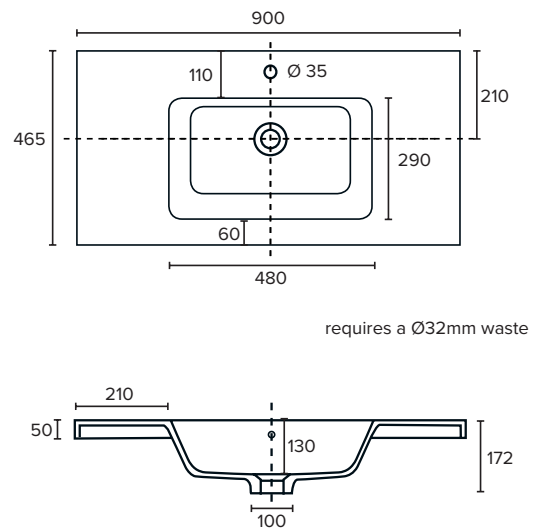

SPECIFICATION SHEET

Qube 900mm 2 Door, 1 Drawer Wall Vanity

Features

- Wall Hung
- 1 Drawer
- 2 Doors
- Single Basin
- Gloss White: 2-pack urethane on MRF
- Colours: Laminate finish
- Dimensions: H420 x W900 x D465

Colour Options with Code

Technical Details

Note: All measurements shown are in millimetres. Sizes are nominal.

SPECIFICATION SHEET

900mm Basin Options

Via

StoneCast with overflow
VIA900

W900 x D460 x H20

Ponti

StoneCast with overflow
PO900

W900 x D460 x H50

Ari

StoneCast with overflow
VA900

W900 x D465 x H50

SPECIFICATION SHEET

900mm Basin Options

Clasico

Vitreous China with overflow
4225

W910 x D465 x H20