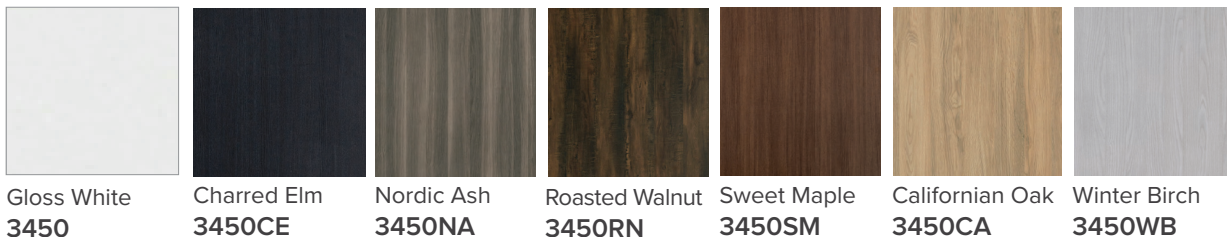

SPECIFICATION SHEET

Qube 900mm 2 Door, 1 Drawer Wall Vanity

Features

- Wall Hung
- 1 Drawer
- 2 Doors
- Single Basin
- Gloss White: 2-pack urethane on MRF
- Colours: Laminate finish
- Dimensions: H420 x W900 x D465

Colour Options with Code

Technical Details

Note: All measurements shown are in millimetres. Sizes are nominal.

SPECIFICATION SHEET

900mm Basin Options

Via

StoneCast with overflow
VIA900

W900 x D460 x H20