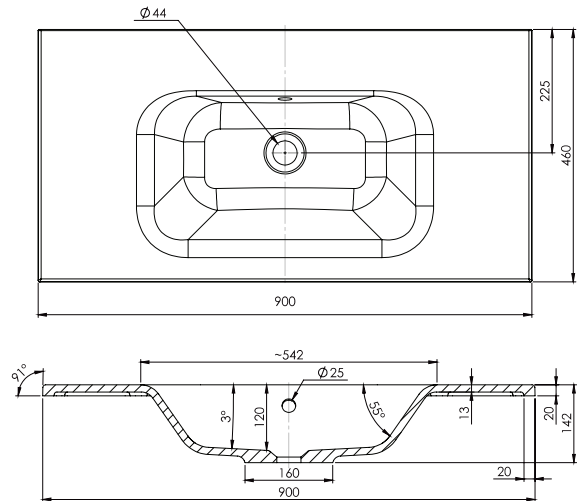

SPECIFICATION SHEET

Qube 900mm 2 Door, 1 Drawer Wall Vanity

Features

- Wall Hung
- 1 Drawer
- 2 Doors
- Single Basin
- Gloss White: 2-pack urethane on MRF
- Colours: Laminate finish
- Dimensions: H420 x W900 x D465

Colour Options with Code

Technical Details

Note: All measurements shown are in millimetres. Sizes are nominal.

SPECIFICATION SHEET

900mm Basin Options

Via

StoneCast with overflow
VIA900

W900 x D460 x H20

Ponti

StoneCast with overflow
PO900

W900 x D460 x H50

Ari

StoneCast with overflow
VA900

W900 x D465 x H50

SPECIFICATION SHEET

900mm Basin Options

Clasico

Vitreous China with overflow
4225

W910 x D465 x H20