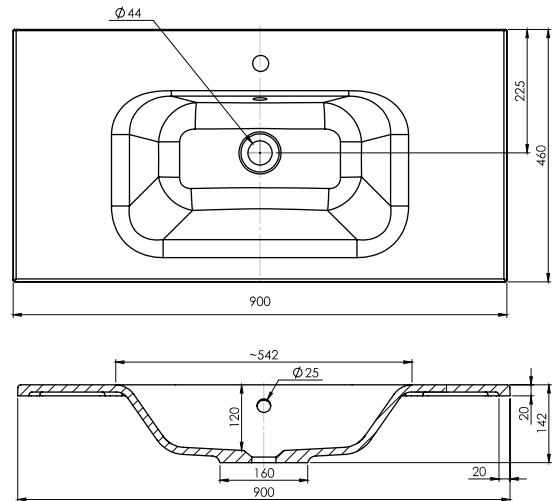

SPECIFICATION SHEET

900mm Basin Options

Via

StoneCast with overflow
Gloss White - VIA
Matte White - VIAMW

W900 x D460 x H20