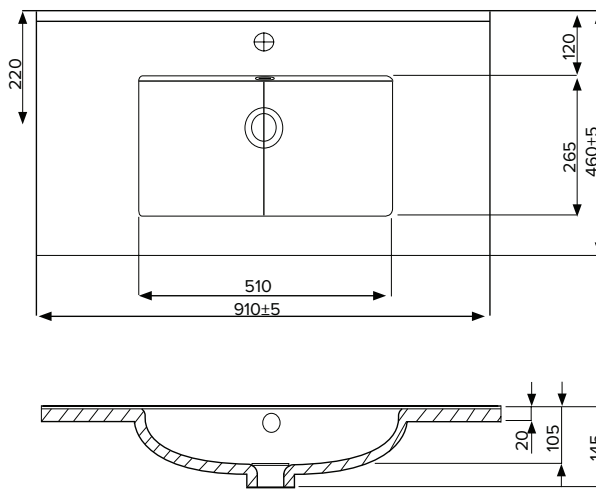

SPECIFICATION SHEET

900mm Basin Options

Clasico

Vitreous China with overflow
Gloss White - VC

W910 x D465 x H20