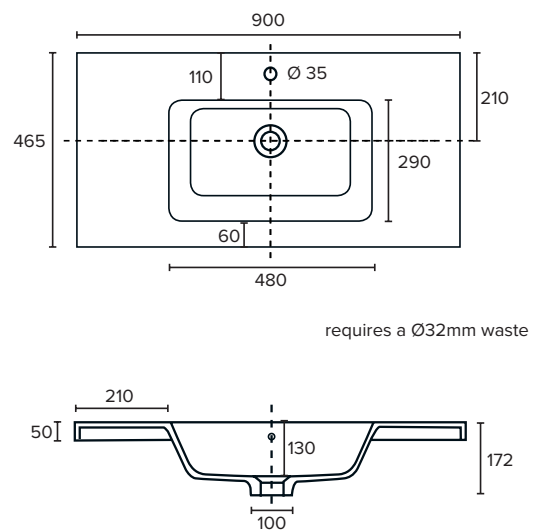

Ari

StoneCast with overflow
Gloss White - VA

W900 x D465 x H50