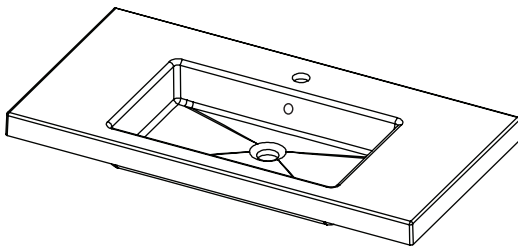

Ponti

StoneCast with overflow
Gloss White - PO

W904 x D460 x H50