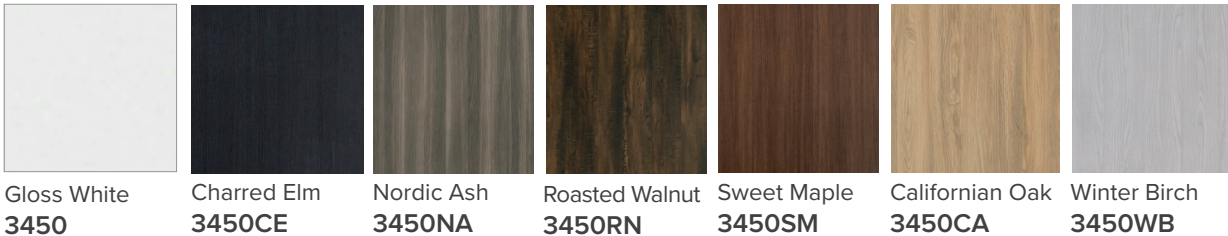

### Features

- Wall Hung
- 1 Drawer
- 2 Doors
- Single Basin
- Gloss White: 2-pack urethane on MRF
- Colours: Laminate finish
- Dimensions: H420 x W900 x D465

### Colour Options with Code