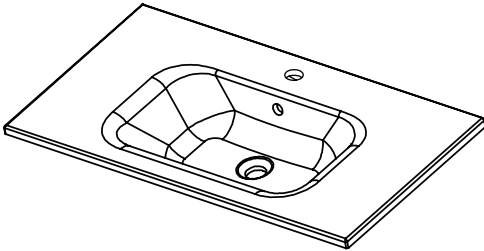

SPECIFICATION SHEET

900mm Basin Options

Via

StoneCast with overflow
Gloss White - VIA
Matte White - VIAMW

W900 x D460 x H20