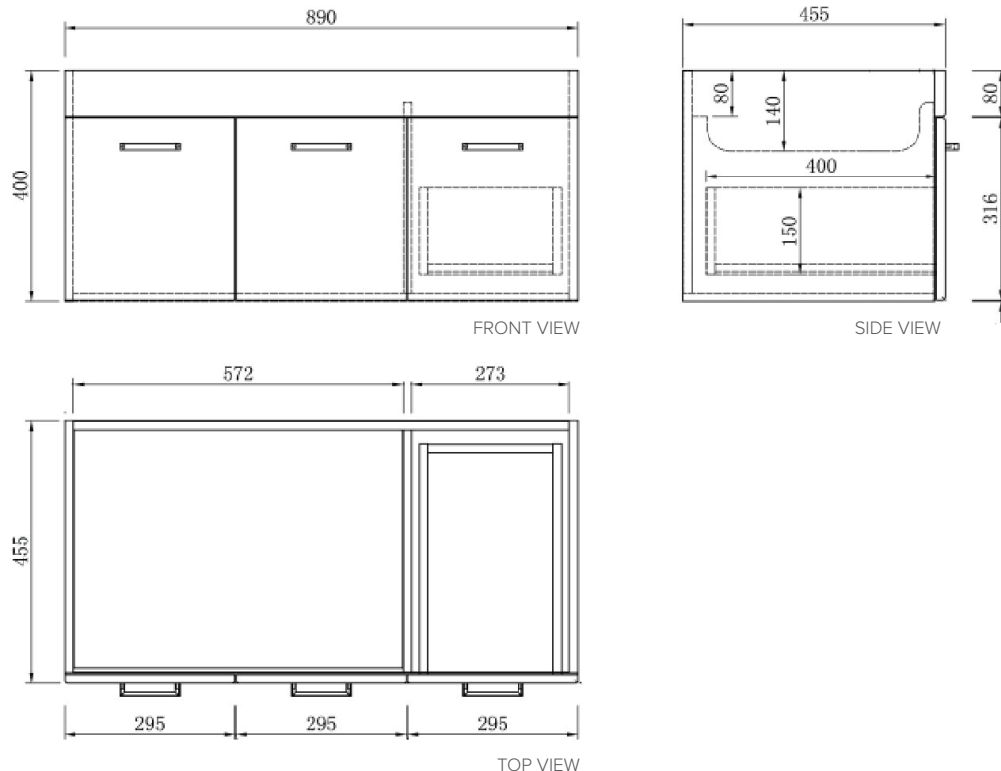

## Qube 900mm 2 Door, 1 Drawer Wall Vanity

### Features

- Wall Hung
- 1 Drawer
- 2 Doors
- Single Basin
- Gloss White: 2-pack urethane on MRF
- Colours: Laminate finish
- Dimensions: H420 x W900 x D465

### Technical Details

Note: All measurements shown are in millimetres. Sizes are nominal.

## 900mm Basin Options