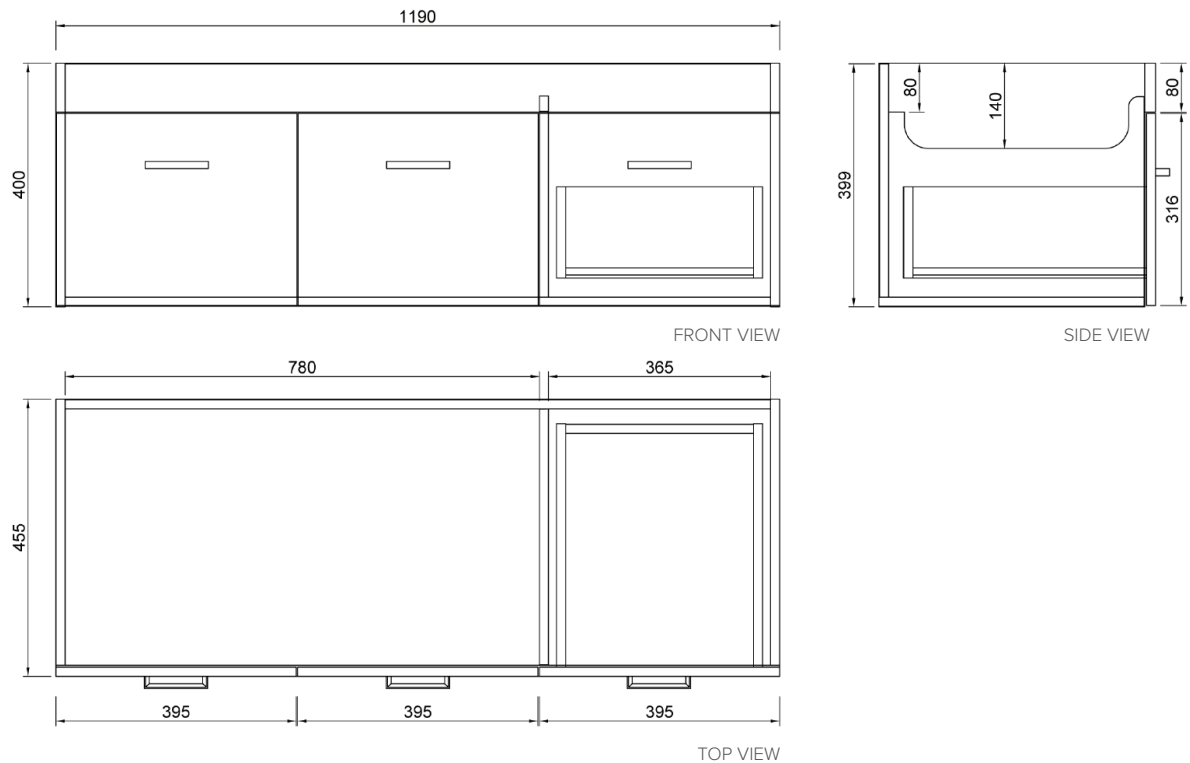

SPECIFICATION SHEET

Qube 1200mm 2 Door, 1 Drawer Wall Vanity

Features

- Wall Hung
- 1 Drawer
- 2 Doors
- Single Basin
- Gloss White: 2-pack urethane on MRF
- Colours: Laminate finish
- Dimensions: H420 x W1200 x D465

Colour Options with Code

Technical Details

Note: All measurements shown are in millimetres. Sizes are nominal.

SPECIFICATION SHEET

1200mm Basin Options

Via

StoneCast with overflow
VIA1200

W1210 x D460 x H20

Ponti

StoneCast with overflow
PO1200

W1200 x D460 x H50

Ari

StoneCast with overflow
VA1200

W1200 x D465 x H50

SPECIFICATION SHEET

1200mm Basin Options

Clasico

Vitreous China with overflow
4230

W1200 x D465 x H20