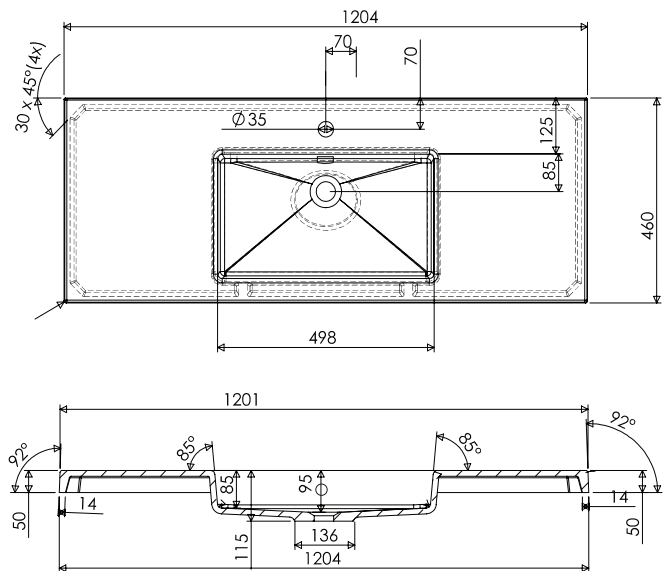

SPECIFICATION SHEET

Qube 1200mm 2 Door, 1 Drawer Wall Vanity

Features

- Wall Hung
- 1 Drawer
- 2 Doors
- Single Basin
- Gloss White: 2-pack urethane on MRF
- Colours: Laminate finish
- Dimensions: H420 x W1200 x D465

Colour Options with Code

Technical Details

Note: All measurements shown are in millimetres. Sizes are nominal.

SPECIFICATION SHEET

1200mm Basin Options

Via

StoneCast with overflow
VIA1200

W1210 x D460 x H20

Ponti

StoneCast with overflow
PO1200

W1200 x D460 x H50

Ari

StoneCast with overflow
VA1200

W1200 x D465 x H50

SPECIFICATION SHEET

1200mm Basin Options

Clasico

Vitreous China with overflow
4230

W1200 x D465 x H20