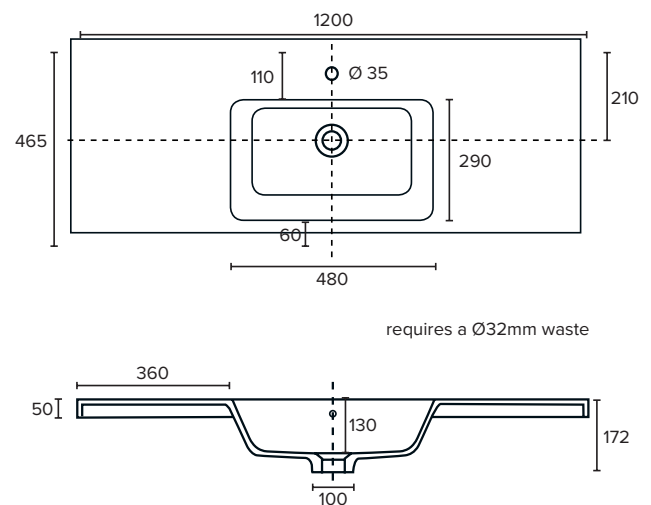

SPECIFICATION SHEET

Qube 1200mm 2 Door, 1 Drawer Wall Vanity

Features

- Wall Hung
- 1 Drawer
- 2 Doors
- Single Basin
- Gloss White: 2-pack urethane on MRF
- Colours: Laminate finish
- Dimensions: H420 x W1200 x D465

Colour Options with Code

Technical Details

Note: All measurements shown are in millimetres. Sizes are nominal.

SPECIFICATION SHEET

1200mm Basin Options

Via

StoneCast with overflow
VIA1200

W1210 x D460 x H20

Ponti

StoneCast with overflow
PO1200

W1200 x D460 x H50

Ari

StoneCast with overflow
VA1200

W1200 x D465 x H50

SPECIFICATION SHEET

1200mm Basin Options

Clasico

Vitreous China with overflow
4230

W1200 x D465 x H20