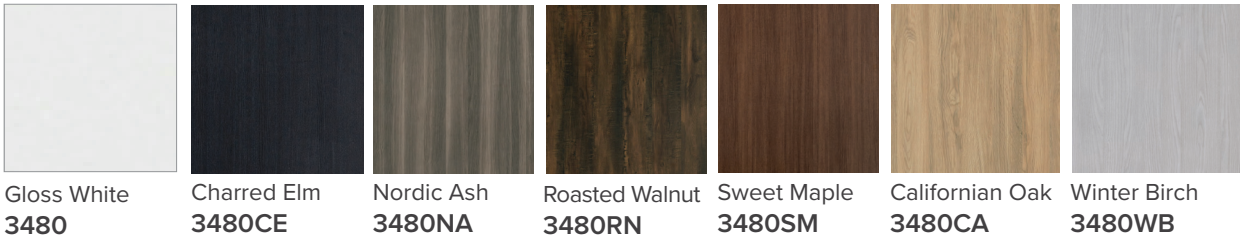

SPECIFICATION SHEET

Qube 1200mm 2 Door, 1 Drawer Wall Vanity

Features

- Wall Hung
- 1 Drawer
- 2 Doors
- Single Basin
- Gloss White: 2-pack urethane on MRF
- Colours: Laminate finish
- Dimensions: H420 x W1200 x D465

Colour Options with Code

Technical Details

Note: All measurements shown are in millimetres. Sizes are nominal.

SPECIFICATION SHEET

1200mm Basin Options

Via

StoneCast with overflow
VIA1200

W1210 x D460 x H20