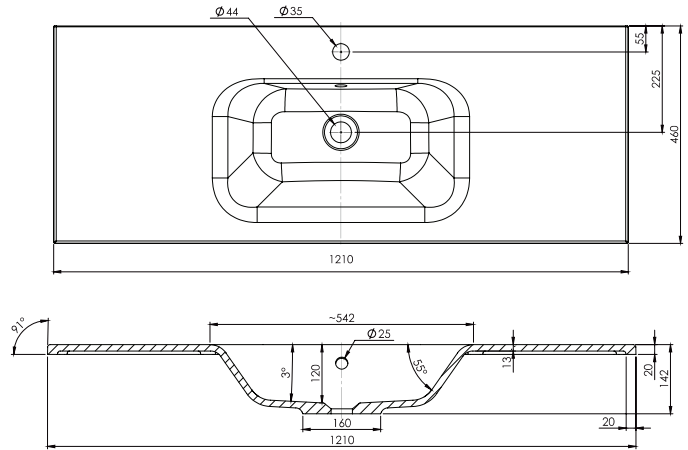

SPECIFICATION SHEET

Qube 1200mm 2 Door, 1 Drawer Wall Vanity

Features

- Wall Hung
- 1 Drawer
- 2 Doors
- Single Basin
- Gloss White: 2-pack urethane on MRF
- Colours: Laminate finish
- Dimensions: H420 x W1200 x D465

Colour Options with Code

Technical Details

Note: All measurements shown are in millimetres. Sizes are nominal.

SPECIFICATION SHEET

1200mm Basin Options

Via

StoneCast with overflow
VIA1200

W1210 x D460 x H20

Ponti

StoneCast with overflow
PO1200

W1200 x D460 x H50

Ari

StoneCast with overflow
VA1200

W1200 x D465 x H50

SPECIFICATION SHEET

1200mm Basin Options

Clasico

Vitreous China with overflow
4230

W1200 x D465 x H20