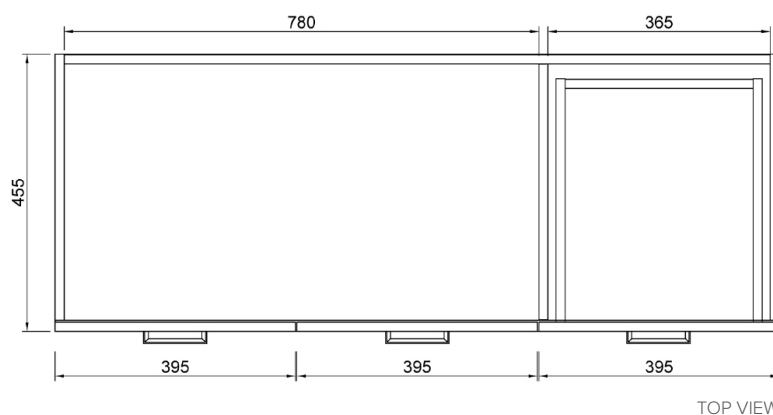

SPECIFICATION SHEET

Qube 1200 Wall Vanity, 2 Door, 1 Drawer, Left Offset Basin only

Features

- Wall Hung
- 2 Door, 1 Drawer
- Left Offset Basin
- Gloss White: 2-pack urethane on MRF
- Colours: Laminate finish
- Dimensions: H420 x W1200 x D465

Technical Details

Note: All measurements shown are in millimetres. Sizes are nominal.

SPECIFICATION SHEET

1200mm Basin Option

Via Left Offset

StoneCast with overflow

Left Offset Basin

VIA1200L

W1210 x D460 x H20