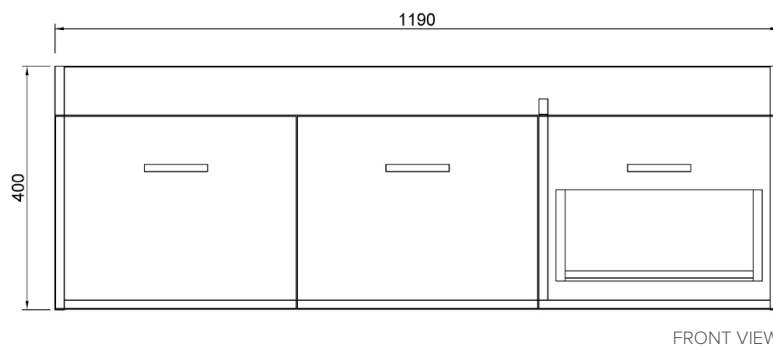

SPECIFICATION SHEET

Qube 1200 Wall Vanity, 2 Door, 1 Drawer, Left Offset Basin only

Features

- Wall Hung
- 2 Door, 1 Drawer
- Left Offset Basin
- Gloss White: 2-pack urethane on MRF
- Colours: Laminate finish
- Dimensions: H420 x W1200 x D465

Technical Details

Note: All measurements shown are in millimetres. Sizes are nominal.

SPECIFICATION SHEET

1200mm Basin Option

Via Left Offset

StoneCast with overflow

Left Offset Basin

VIA1200L

W1210 x D460 x H20