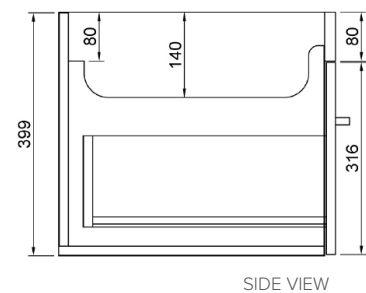

SPECIFICATION SHEET

Qube 1200 Wall Vanity, 2 Door, 1 Drawer, Left Offset Basin only

Features

- Wall Hung
- 2 Door, 1 Drawer
- Left Offset Basin
- Gloss White: 2-pack urethane on MRF
- Colours: Laminate finish
- Dimensions: H420 x W1200 x D465

Technical Details

Note: All measurements shown are in millimetres. Sizes are nominal.

SPECIFICATION SHEET

1200mm Basin Option

Via Left Offset

StoneCast with overflow

Left Offset Basin

VIA1200L

W1210 x D460 x H20