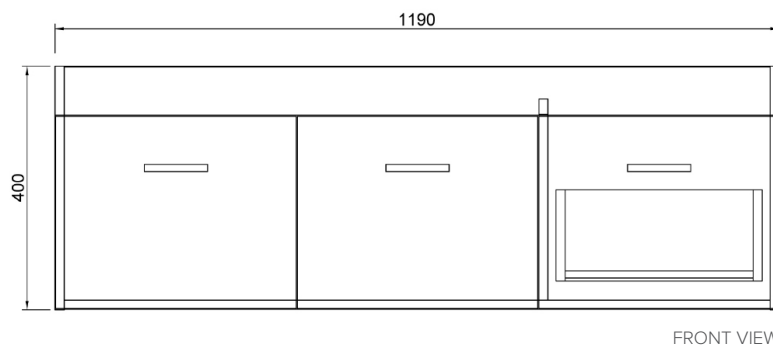

SPECIFICATION SHEET

Qube 1200 Wall Vanity, 2 Door, 1 Drawer, Left Offset Basin only

Features

- Wall Hung
- 2 Door, 1 Drawer
- Left Offset Basin
- Gloss White: 2-pack urethane on MRF
- Colours: Laminate finish
- Dimensions: H420 x W1200 x D465

Technical Details

Note: All measurements shown are in millimetres. Sizes are nominal.

FRONT VIEW

SIDE VIEW

TOP VIEW

SPECIFICATION SHEET

1200mm Offset Basin Options

Via Left Offset

StoneCast with overflow

Left Offset Basin

Gloss White - VIA

Matte White - VIAMW

W1210 x D460 x H20