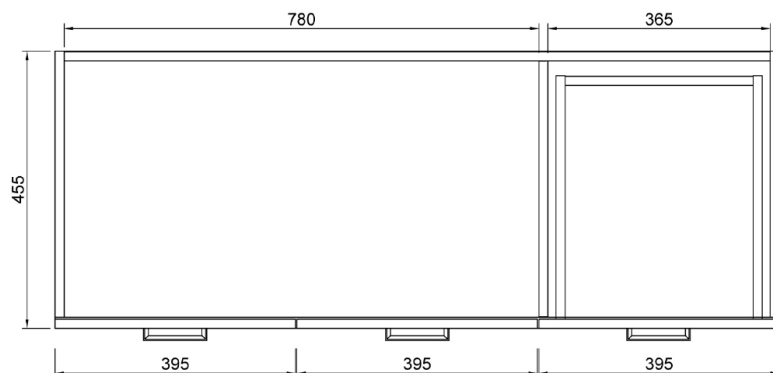

SPECIFICATION SHEET

Qube 1200 Wall Vanity, 2 Door, 1 Drawer, Left Offset Basin only

Features

- Wall Hung
- 2 Door, 1 Drawer
- Left Offset Basin
- Gloss White: 2-pack urethane on MRF
- Colours: Laminate finish
- Dimensions: H420 x W1200 x D465

Technical Details

Note: All measurements shown are in millimetres. Sizes are nominal.

FRONT VIEW

SIDE VIEW

TOP VIEW

SPECIFICATION SHEET

1200mm Offset Basin Options

Via Left Offset

StoneCast with overflow

Left Offset Basin

Gloss White - VIA

Matte White - VIAMW

W1210 x D460 x H20