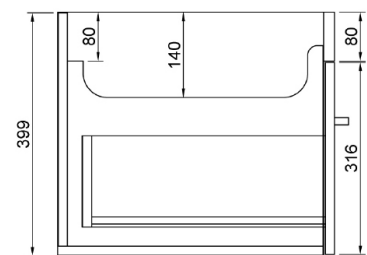

SPECIFICATION SHEET

Qube 1200 Wall Vanity, 2 Door, 1 Drawer, Left Offset Basin only

Features

- Wall Hung
- 2 Door, 1 Drawer
- Left Offset Basin
- Gloss White: 2-pack urethane on MRF
- Colours: Laminate finish
- Dimensions: H420 x W1200 x D465

Technical Details

Note: All measurements shown are in millimetres. Sizes are nominal.

FRONT VIEW

SIDE VIEW

TOP VIEW

SPECIFICATION SHEET

1200mm Offset Basin Options

Via Left Offset

StoneCast with overflow

Left Offset Basin

Gloss White - VIA

Matte White - VIAMW

W1210 x D460 x H20