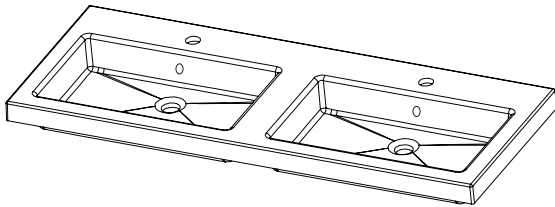

SPECIFICATION SHEET

Qube 1200mm 2 Door, 1 Drawer Double Basin Wall Vanity

Features

- Wall Hung
- 1 Drawer
- 2 Doors
- Double Basin
- Gloss White: 2-pack urethane on MRF
- Colours: Laminate finish
- Dimensions: H420 x W1200 x D465

Technical Details

Note: All measurements shown are in millimetres. Sizes are nominal.

FRONT VIEW

SIDE VIEW

TOP VIEW

SPECIFICATION SHEET

1200mm Double Basin Options

Via

StoneCast with overflow
VIA1200D

W1210 x D460 x H20

Ponti

StoneCast with overflow
PO1200D

W1200 x D460 x H50

Ari

StoneCast with overflow
VA1200D

W1200 x D465 x H50

SPECIFICATION SHEET

1200mm Double Basin Options

Clasico

Vitreous China with overflow
4235

W1200 x D465 x H20