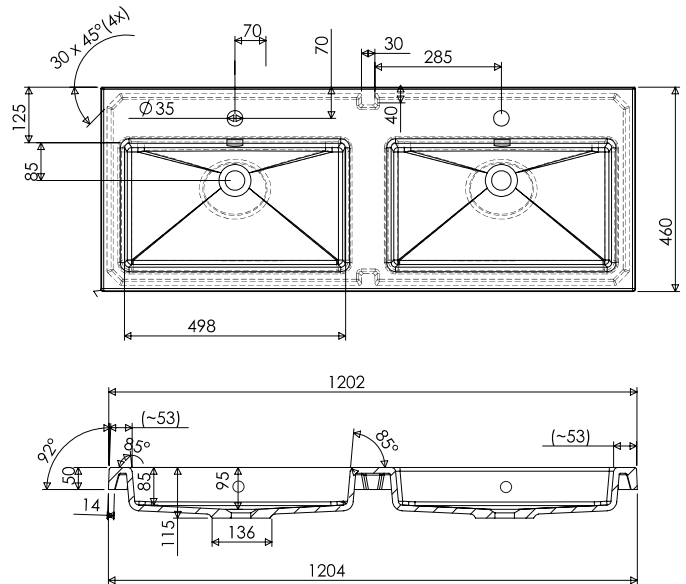

SPECIFICATION SHEET

Qube 1200mm 2 Door, 1 Drawer Double Basin Wall Vanity

Features

- Wall Hung
- 1 Drawer
- 2 Doors
- Double Basin
- Gloss White: 2-pack urethane on MRF
- Colours: Laminate finish
- Dimensions: H420 x W1200 x D465

Technical Details

Note: All measurements shown are in millimetres. Sizes are nominal.

FRONT VIEW

SIDE VIEW

TOP VIEW

SPECIFICATION SHEET

1200mm Double Basin Options

Via

StoneCast with overflow
VIA1200D

W1210 x D460 x H20

Ponti

StoneCast with overflow
PO1200D

W1200 x D460 x H50

Ari

StoneCast with overflow
VA1200D

W1200 x D465 x H50

SPECIFICATION SHEET

1200mm Double Basin Options

Clasico

Vitreous China with overflow
4235

W1200 x D465 x H20