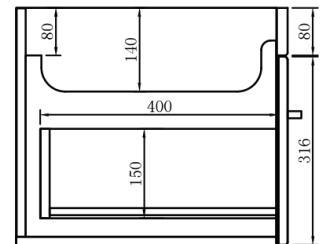

SPECIFICATION SHEET

Qube 1200mm 2 Door, 1 Drawer Double Basin Wall Vanity

Features

- Wall Hung
- 1 Drawer
- 2 Doors
- Double Basin
- Gloss White: 2-pack urethane on MRF
- Colours: Laminate finish
- Dimensions: H420 x W1200 x D465

Technical Details

Note: All measurements shown are in millimetres. Sizes are nominal.

FRONT VIEW

SIDE VIEW

TOP VIEW

SPECIFICATION SHEET

1200mm Double Basin Options

Via

SPECIFICATION SHEET

1200mm Double Basin Options

Clasico

Vitreous China with overflow
4235

W1200 x D465 x H20