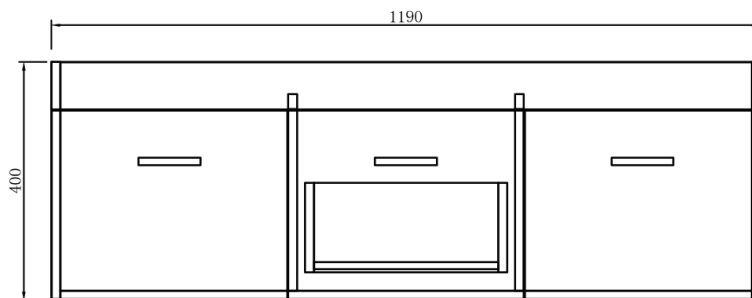

SPECIFICATION SHEET

Qube 1200mm 2 Door, 1 Drawer Double Basin Wall Vanity

Features

- Wall Hung
- 1 Drawer
- 2 Doors
- Double Basin
- Gloss White: 2-pack urethane on MRF
- Colours: Laminate finish
- Dimensions: H420 x W1200 x D465

Technical Details

Note: All measurements shown are in millimetres. Sizes are nominal.

FRONT VIEW

SIDE VIEW

TOP VIEW

SPECIFICATION SHEET

1200mm Double Basin Options

Via

SPECIFICATION SHEET

1200mm Double Basin Options

Clasico

Vitreous China with overflow
4235

W1200 x D465 x H20