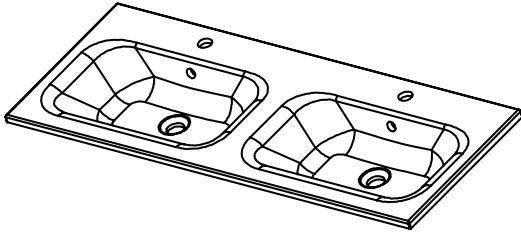

SPECIFICATION SHEET

1200mm Double Basin Options

Via

StoneCast with overflow
VIA1200D

W1210 x D460 x H20