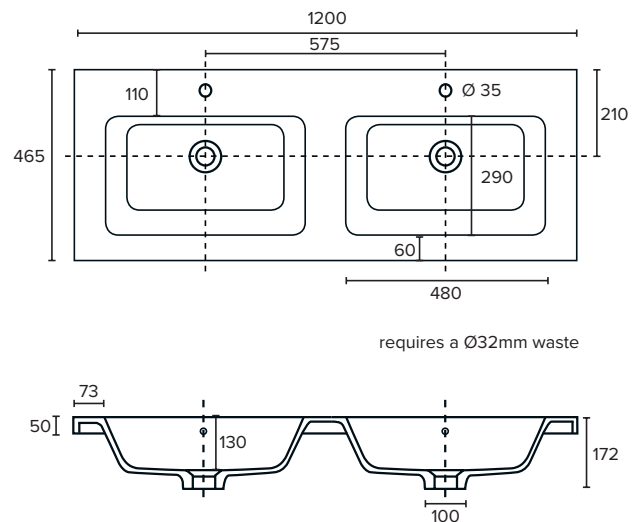

SPECIFICATION SHEET

Qube 1200mm 2 Door, 1 Drawer Double Basin Wall Vanity

Features

- Wall Hung
- 1 Drawer
- 2 Doors
- Double Basin
- Gloss White: 2-pack urethane on MRF
- Colours: Laminate finish
- Dimensions: H420 x W1200 x D465

Technical Details

Note: All measurements shown are in millimetres. Sizes are nominal.

FRONT VIEW

SIDE VIEW

TOP VIEW

SPECIFICATION SHEET

1200mm Double Basin Options

Via

StoneCast with overflow
VIA1200D

W1210 x D460 x H20

Ponti

StoneCast with overflow
PO1200D

W1200 x D460 x H50

Ari

StoneCast with overflow
VA1200D

W1200 x D465 x H50

SPECIFICATION SHEET

1200mm Double Basin Options

Clasico

Vitreous China with overflow
4235

W1200 x D465 x H20