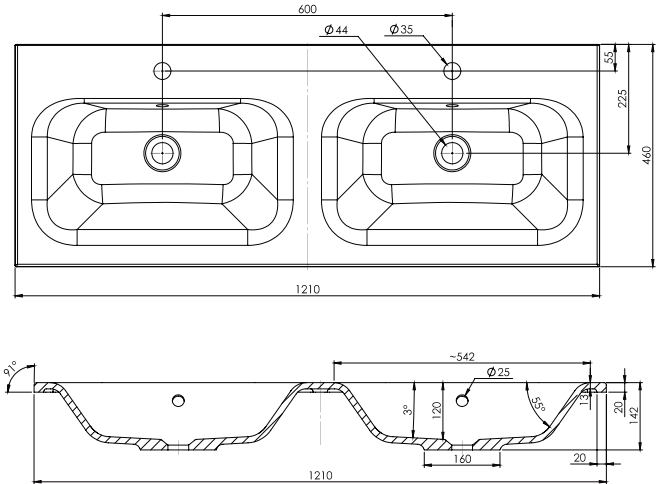

SPECIFICATION SHEET

Qube 1200mm 2 Door, 1 Drawer Double Basin Wall Vanity

Features

- Wall Hung
- 1 Drawer
- 2 Doors
- Double Basin
- Gloss White: 2-pack urethane on MRF
- Colours: Laminate finish
- Dimensions: H420 x W1200 x D465

Technical Details

Note: All measurements shown are in millimetres. Sizes are nominal.

FRONT VIEW

SIDE VIEW

TOP VIEW

SPECIFICATION SHEET

1200mm Double Basin Options

Via

StoneCast with overflow
VIA1200D

W1210 x D460 x H20

Ponti

StoneCast with overflow
PO1200D

W1200 x D460 x H50

Ari

StoneCast with overflow
VA1200D

W1200 x D465 x H50

SPECIFICATION SHEET

1200mm Double Basin Options

Clasico

Vitreous China with overflow
4235

W1200 x D465 x H20