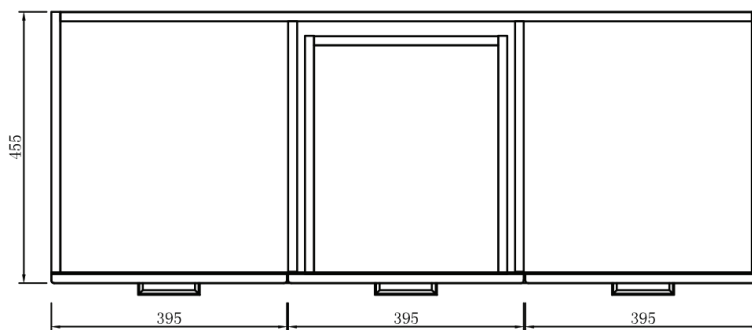

SPECIFICATION SHEET

Qube 1200mm 2 Door, 1 Drawer Double Basin Wall Vanity

Features

- Wall Hung
- 1 Drawer
- 2 Doors
- Double Basin
- Gloss White: 2-pack urethane on MRF
- Colours: Laminate finish
- Dimensions: H420 x W1200 x D465

Technical Details

Note: All measurements shown are in millimetres. Sizes are nominal.

FRONT VIEW

SIDE VIEW

TOP VIEW

SPECIFICATION SHEET

1200mm Double Basin Options

Via

SPECIFICATION SHEET

1200mm Double Basin Options

Clasico

Vitreous China with overflow
4235

W1200 x D465 x H20