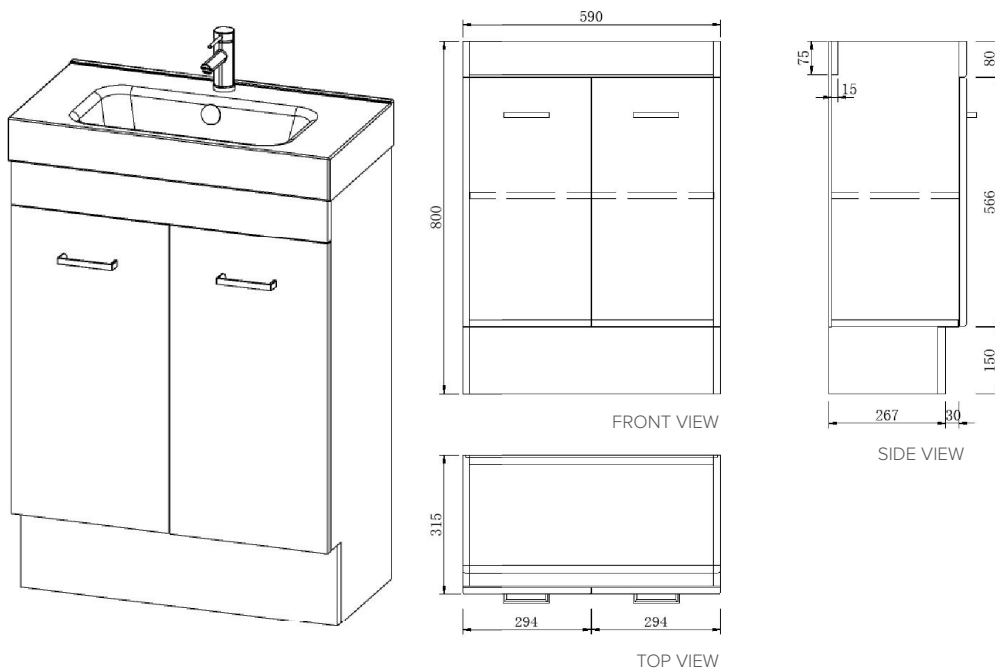

SPECIFICATION SHEET

Rakaia 600mm 2 Door Floor Vanity

Features

- Floorstanding
- 2 Doors
- Gloss White: 2-pack urethane on MRF
- Dimensions: H880 x W600 x D320

Colour with Code

Gloss White
3700

Technical Details

Note: All measurements shown are in millimetres. Sizes are nominal.

SPECIFICATION SHEET

Rakaia 600 Basin

Polymarble basin
3719

W600 x D320