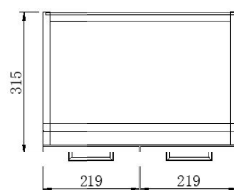

### Features

- Floorstanding
- 2 Doors
- Gloss White: 2-pack urethane on MRF
- Dimensions: H880 x W450 x D320

### Technical Details

Note: All measurements shown are in millimetres. Sizes are nominal.

FRONT VIEW

SIDE VIEW

TOP VIEW