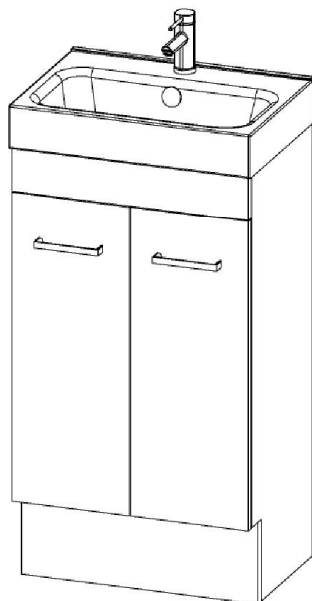

## Rakaia 450mm 2 Door Floor Vanity

### Features

- Floorstanding
- 2 Doors
- Gloss White: 2-pack urethane on MRF
- Dimensions: H880 x W450 x D320

### Technical Details

Note: All measurements shown are in millimetres. Sizes are nominal.

FRONT VIEW

SIDE VIEW

TOP VIEW