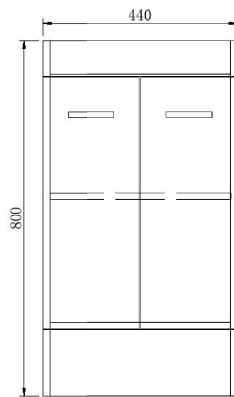

## Rakaia 450mm 2 Door Floor Vanity

### Features

- Floorstanding
- 2 Doors
- Gloss White: 2-pack urethane on MRF
- Dimensions: H880 x W450 x D320

### Technical Details

Note: All measurements shown are in millimetres. Sizes are nominal.

FRONT VIEW

SIDE VIEW

TOP VIEW

## Rakaia 450 Basin

Polymarble basin  
3718

W450 x D320