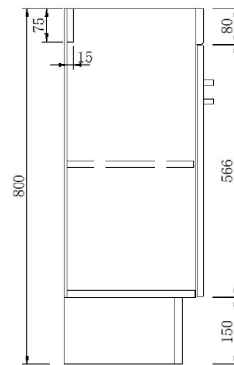

### Features

- Floorstanding
- 2 Doors
- Gloss White: 2-pack urethane on MRF
- Dimensions: H880 x W450 x D320

### Technical Details

Note: All measurements shown are in millimetres. Sizes are nominal.

FRONT VIEW

SIDE VIEW

TOP VIEW

## Rakaia 450 Basin

Polymarble basin  
3718

W450 x D320