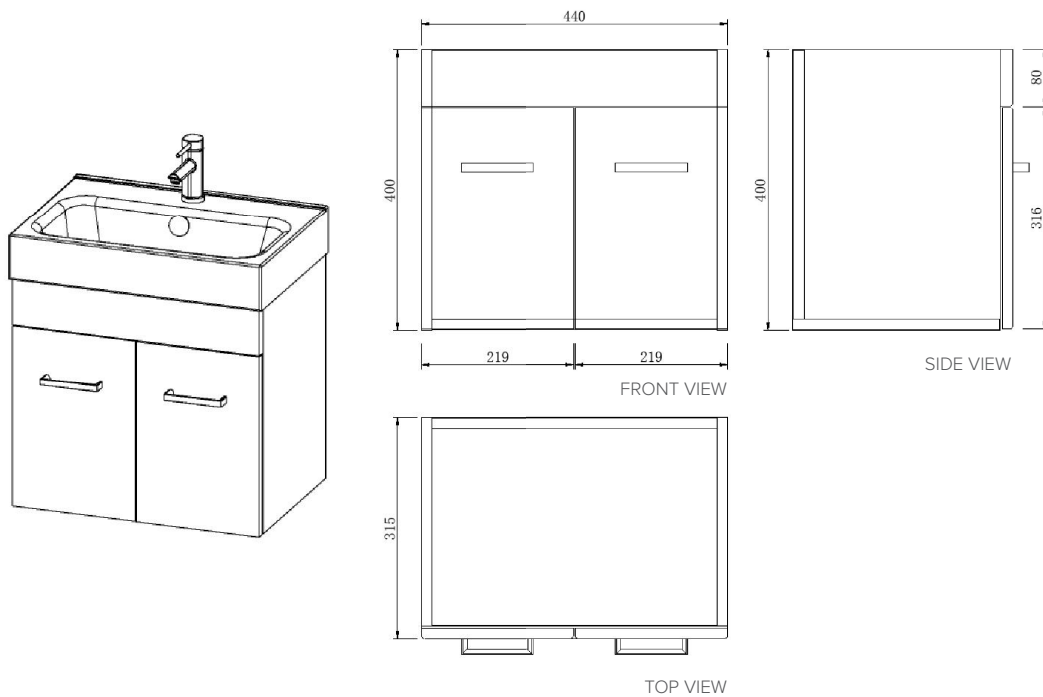

SPECIFICATION SHEET

Rakaia 450mm 2 Door Wall Vanity

Features

- Wall Hung
- 2 Doors
- Gloss White: 2-pack urethane on MRF
- Dimensions: H480 x W450 x D320

Colour with Code

Gloss White
3720

Technical Details

Note: All measurements shown are in millimetres. Sizes are nominal.

SPECIFICATION SHEET

Rakaia 450 Basin

Polymarble basin
3718

W450 x D320