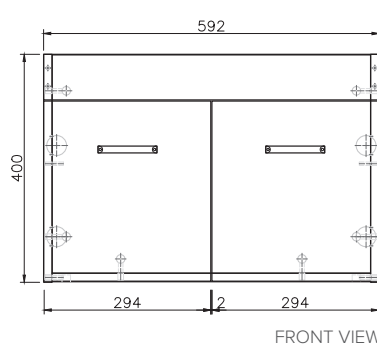

SPECIFICATION SHEET

Rakaia 600mm 2 Door Wall Vanity

Features

- Wall Hung
- 2 Doors
- Gloss White: 2-pack urethane on MRF
- Dimensions: H480 x W600 x D320

Colour with Code

Gloss White
3725

Technical Details

Note: All measurements shown are in millimetres. Sizes are nominal.

SPECIFICATION SHEET

Rakaia 600 Basin

Polymarble basin
3719

W600 x D320