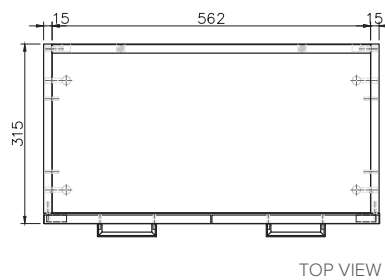

SPECIFICATION SHEET

Rakaia 600mm 2 Door Wall Vanity

Features

- Wall Hung
- 2 Doors
- Gloss White: 2-pack urethane on MRF
- Dimensions: H480 x W600 x D320

Colour with Code

Gloss White
3725

Technical Details

Note: All measurements shown are in millimetres. Sizes are nominal.

SPECIFICATION SHEET

Rakaia 600 Basin

Polymarble basin
3719

W600 x D320