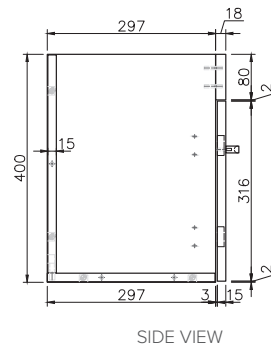

SPECIFICATION SHEET

Rakaia 600mm 2 Door Wall Vanity

Features

- Wall Hung
- 2 Doors
- Gloss White: 2-pack urethane on MRF
- Dimensions: H480 x W600 x D320

Colour with Code

Gloss White
3725

Technical Details

Note: All measurements shown are in millimetres. Sizes are nominal.

SPECIFICATION SHEET

Rakaia 600 Basin

Polymarble basin
3719

W600 x D320