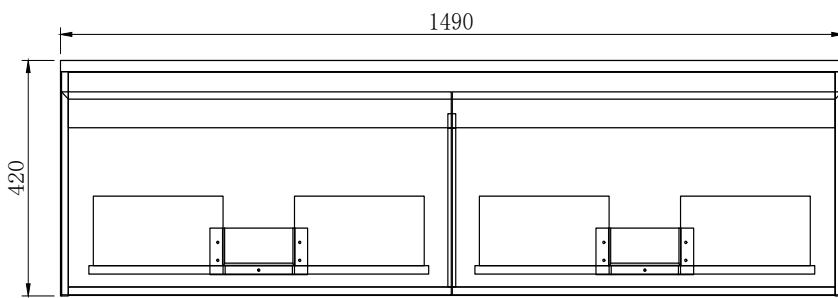

SPECIFICATION SHEET

Ravani 1500mm Wall Vanity

Features

- Wall Hung
- 2 Drawers
- Single or double Ravani Inset Basin
- 19mm Solid Timber Top or 35mm White Stonecast Top
- Gloss White: 2-pack urethane on MRF
- Colours: Timber Veneer on Plywood
- Dimensions: H450/466 x W1500 x D460

Dark Oak with
Timber Top
KR1500DO

Dark Oak with
Stonecast Top
KR1500DOST

Technical Details

Note: All measurements shown are in millimetres. Sizes are nominal.

FRONT VIEW

SIDE VIEW

TOP VIEW

SPECIFICATION SHEET

Slab Top

StoneCast 35mm / Solid Timber Top 20mm
ST

Available in sizes 750, 900,
1200, 1500, 1800

Ravani 550 x 420mm Inset Countertop Basin

Vitreous China
27060

W550 (± 5) x D420