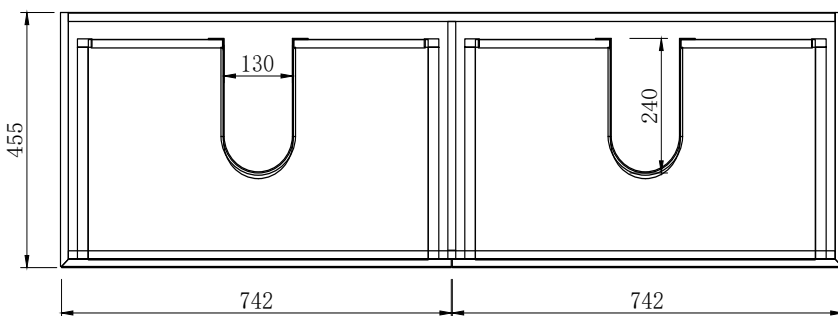

SPECIFICATION SHEET

Ravani 1500mm Wall Vanity

Features

- Wall Hung
- 2 Drawers
- Single or double Ravani Inset Basin
- 19mm Solid Timber Top or 35mm White Stonecast Top
- Gloss White: 2-pack urethane on MRF
- Colours: Timber Veneer on Plywood
- Dimensions: H450/466 x W1500 x D460

Dark Oak with
Timber Top
KR1500DO

Dark Oak with
Stonecast Top
KR1500DOST

Technical Details

Note: All measurements shown are in millimetres. Sizes are nominal.

FRONT VIEW

SIDE VIEW

TOP VIEW

SPECIFICATION SHEET

Slab Top

StoneCast 35mm / Solid Timber Top 20mm
ST

Available in sizes 750, 900,
1200, 1500, 1800

Ravani 550 x 420mm Inset Countertop Basin

Vitreous China
27060

W550 (± 5) x D420