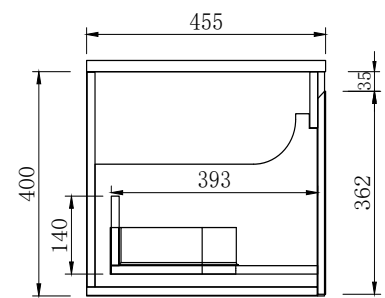

SPECIFICATION SHEET

Ravani 1500mm Wall Vanity

Features

- Wall Hung
- 2 Drawers
- Single or double Ravani Inset Basin
- 19mm Solid Timber Top or 35mm White Stonecast Top
- Gloss White: 2-pack urethane on MRF
- Colours: Timber Veneer on Plywood
- Dimensions: H450/466 x W1500 x D460

Dark Oak with
Timber Top
KR1500DO

Dark Oak with
Stonecast Top
KR1500DOST

Technical Details

Note: All measurements shown are in millimetres. Sizes are nominal.

FRONT VIEW

SIDE VIEW

TOP VIEW

SPECIFICATION SHEET

Slab Top

StoneCast 35mm / Solid Timber Top 20mm
ST

Available in sizes 750, 900,
1200, 1500, 1800

Ravani 550 x 420mm Inset Countertop Basin

Vitreous China
27060

W550 (± 5) x D420