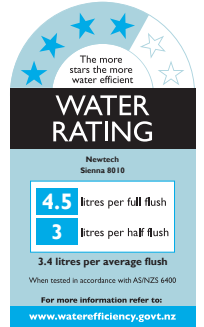

SPECIFICATION SHEET

Sienna Toilet

Newtech Code: 8010

Features

- WELS 4-Star rating
- Low water consumption
- Water inlet options: upper wall left, floor left/right
- Soft close slimline seat with quick release
- Dual flush: 3 - 4.5 Litres
- Standard S-pan connector 55-125mm
- Max setout with extended gooseneck pan connector 160-215mm
- Dimensions: H825 x W365 x D650