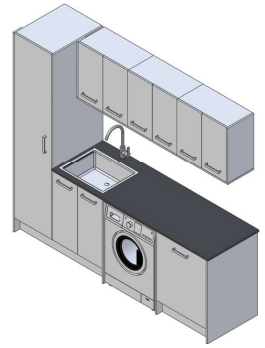

SPECIFICATION SHEET

Southern Alps Laundry Left Hand Install

Drawing Title:
**Southern Alps
Left Hand Install**

Description:
**Laundry Southern Alps
Left Hand Install Option**

Address:
281 Heads Road,
Wanganui. 4501
New Zealand