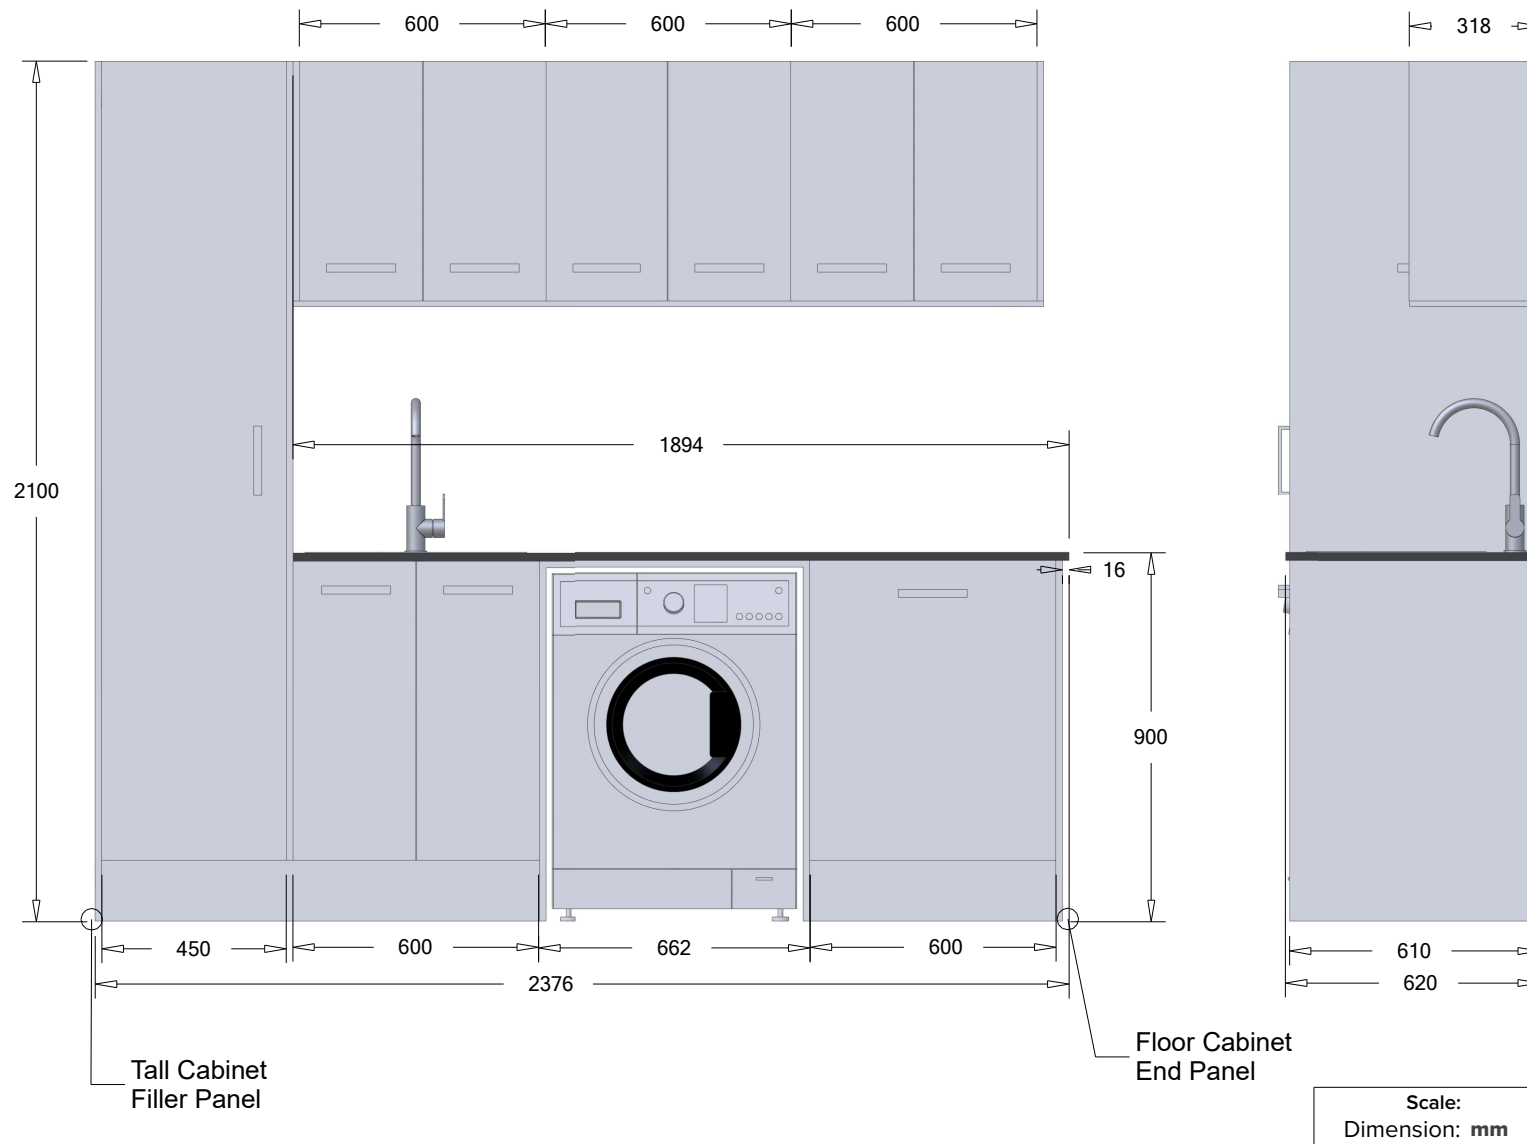

SPECIFICATION SHEET

Southern Alps Laundry Left Hand Install

Drawing Title:
**Southern Alps
Left Hand Install**

Description:
**Laundry Southern Alps
Left Hand Install Option**

Address:
281 Heads Road,
Wanganui. 4501
New Zealand