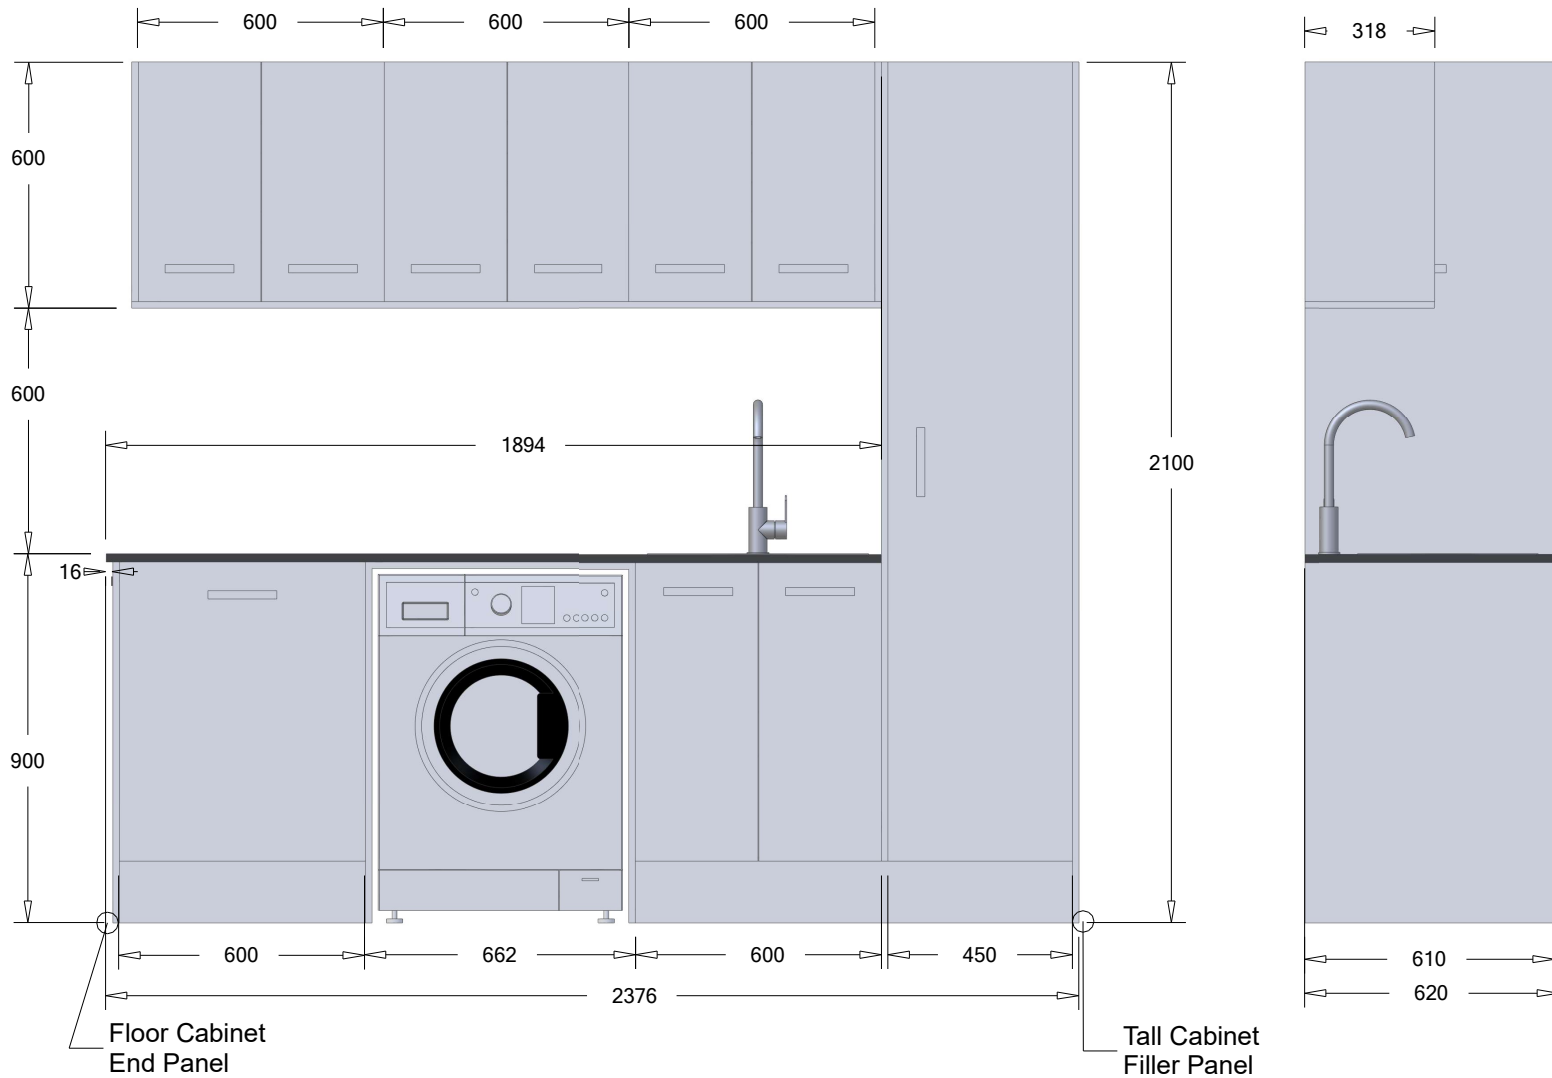

SPECIFICATION SHEET

Southern Alps Laundry Right Hand Install

Drawing Title:
**Southern Alps
Right Hand Install**

Description:
**Laundry Southern Alps
Right Hand Install Option**

Address:
281 Heads Road,
Wanganui. 4501
New Zealand

Phone:
+64(6)349-0194
0800 728 662

Email:
sales@newtech.co.nz

www.newtech.co.nz

Scale:
Dimension: mm