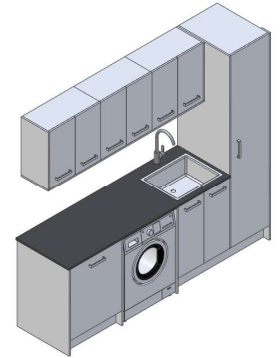

SPECIFICATION SHEET

Southern Alps Laundry Right Hand Install

Drawing Title:
**Southern Alps
Right Hand Install**

Description:
**Laundry Southern Alps
Right Hand Install Option**

Address:
281 Heads Road,
Wanganui. 4501
New Zealand