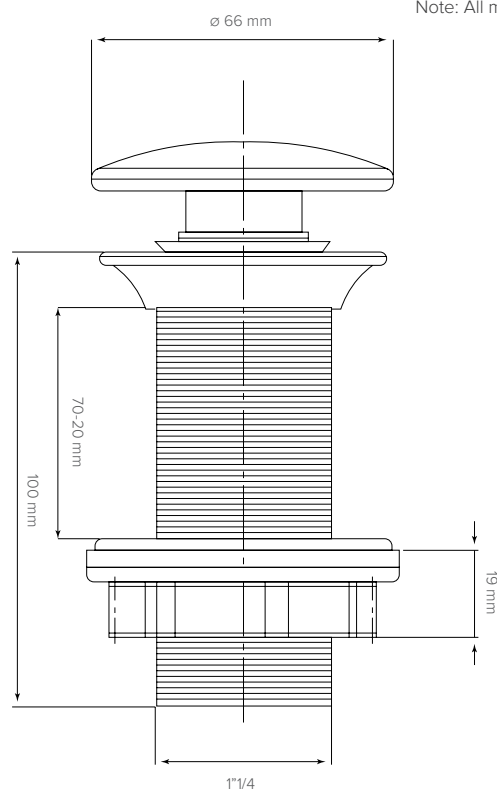

SPECIFICATION SHEET

Toni 32mm Basin Waste

Features

- One touch pop-up basin waste without overflow designed to be matched with the Toni Vessel Basins
- Size: 32mm
- Colours: Matte White, Emerald Green, Matte Black, Anthracite, Mint, Royal Blue, Salmon and Taupe

Taupe
2190TP

Technical Details

Note: All measurements shown are in millimetres. Sizes are nominal.