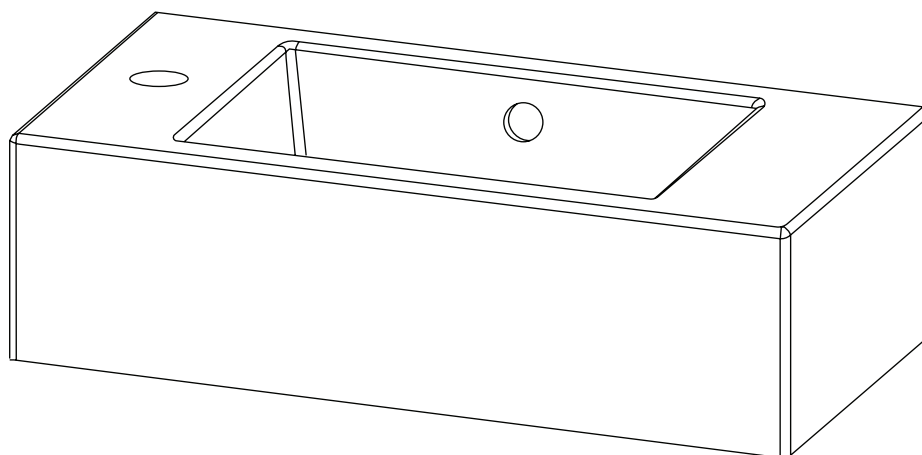

SPECIFICATION SHEET

Venice Junior 500 2-Door Floorstanding Vanity with Left Hand Vitreous China Basin

Features

- Floorstanding
- 2 Doors
- Vitreous China Basin
- Gloss White: 2-pack urethane on MRF
- Colours: Laminate Finish
- Dimensions: H890 x W500x D250

Colour Options with Code

Technical Details

Note: All measurements shown are in millimetres. Sizes are nominal.

SPECIFICATION SHEET

Venice Junior Left Hand Basin

Vitreous China

3733L

H150 X W510 X D250