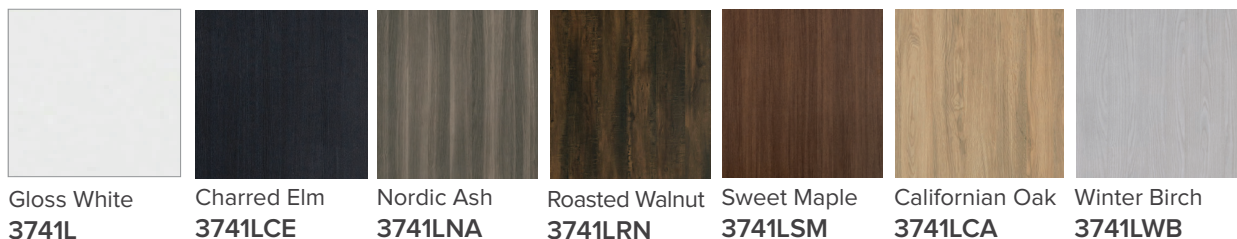

SPECIFICATION SHEET

Venice Junior 500 2-Door Floorstanding Vanity with Left Hand Vitreous China Basin

Features

- Floorstanding
- 2 Doors
- Vitreous China Basin
- Gloss White: 2-pack urethane on MRF
- Colours: Laminate Finish
- Dimensions: H890 x W500x D250

Colour Options with Code

Technical Details

Note: All measurements shown are in millimetres. Sizes are nominal.

SPECIFICATION SHEET

Venice Junior Left Hand Basin

Vitreous China

3733L

H150 X W510 X D250