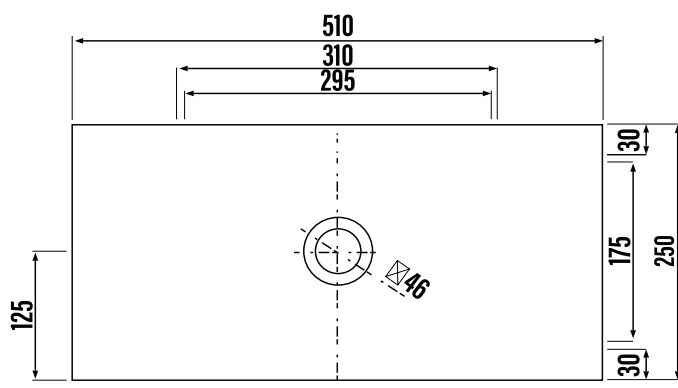

SPECIFICATION SHEET

Venice Junior 500 2-Door Floorstanding Vanity with Left Hand Vitreous China Basin

Features

- Floorstanding
- 2 Doors
- Vitreous China Basin
- Gloss White: 2-pack urethane on MRF
- Colours: Laminate Finish
- Dimensions: H890 x W500x D250

Colour Options with Code

Technical Details

Note: All measurements shown are in millimetres. Sizes are nominal.

SPECIFICATION SHEET

Venice Junior Left Hand Basin

Vitreous China

3733L

H150 X W510 X D250

Requires a 32mm Waste